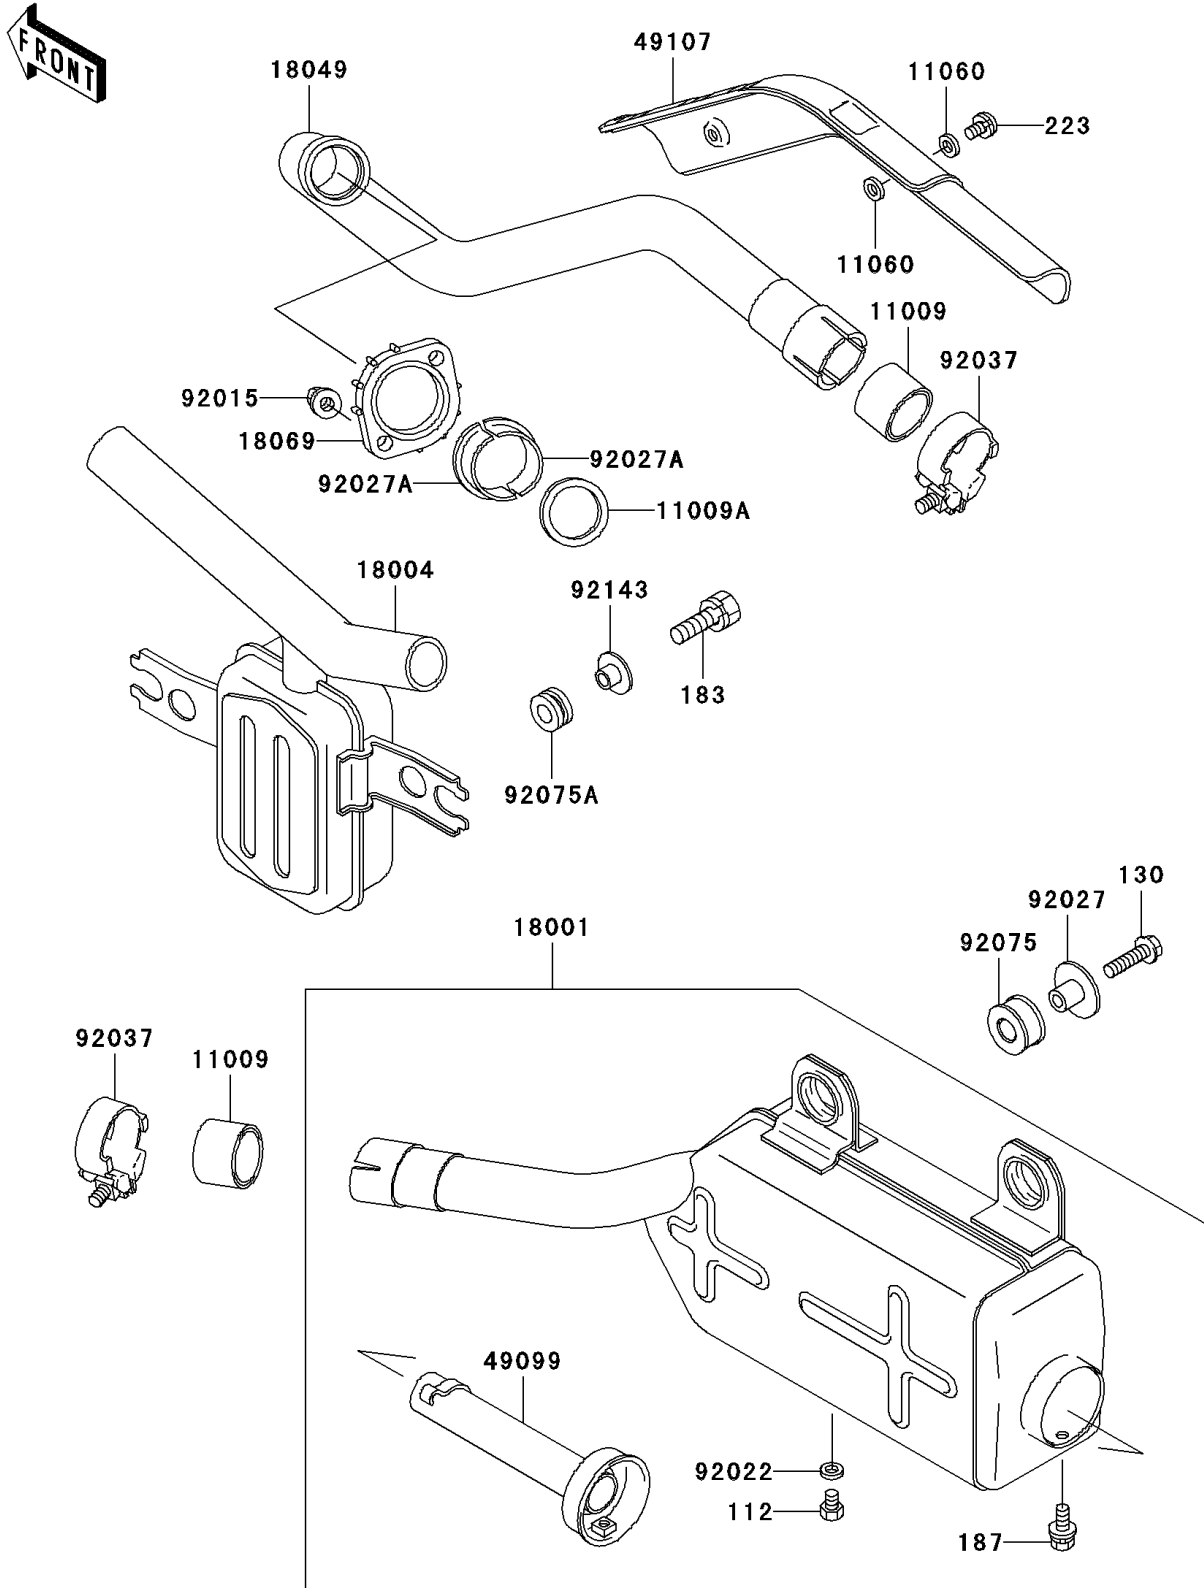

2005 Bayou 300 4X4 (Canada Only) PARTS DIAGRAM

Muffler(s)

E1140

2005 Bayou 300 4X4 (Canada Only) PARTS LIST

Muffler(s)

ITEM NAME	PART NUMBER	QUANTITY
BOLT-UPSET (Ref # 112)	112B0608	1
BOLT-FLANGED,8X30 (Ref # 130)	130J0830	2
BOLT-UPSET-WS-SMALL (Ref # 183)	183J0822	2
BOLT-UPSET-WSP (Ref # 187)	187B0612	1
SCREW-PAN-WS-CROS (Ref # 223)	223C0610	2
GASKET,EXHAUST PIPE CONNECTING (Ref # 11009)	11009-1718	2
GASKET,EXHAUST PIPE HOLDER (Ref # 11009A)	11009-1866	1
GASKET,6.2X11.5X1.5 (Ref # 11060)	11060-1109	4
MUFFLER (Ref # 18001)	18001-1700	1
CHAMBER-PREMUFLER (Ref # 18004)	18004-1061	1
PIPE-EXHAUST (Ref # 18049)	18049-1433	1
HOLDER-EXHAUST PIPE (Ref # 18069)	18069-1014	1
BAFFLE-PIPE MUFLER (Ref # 49099)	49099-1249	1
COVER-EXHAUST PIPE (Ref # 49107)	49107-1125	1
NUT,8MM (Ref # 92015)	92015-1402	2
WASHER,6.2X11X1 (Ref # 92022)	92022-304	1
COLLAR,MUFLER (Ref # 92027)	92027-1981	2
COLLAR,EXHAUST PIPE (Ref # 92027A)	92027-264	2
CLAMP (Ref # 92037)	92037-1956	2
DAMPER,MUFLER (Ref # 92075)	92075-1809	2
DAMPER (Ref # 92075A)	92075-1898	2
COLLAR,MUFLER FITTING (Ref # 92143)	92143-1069	2