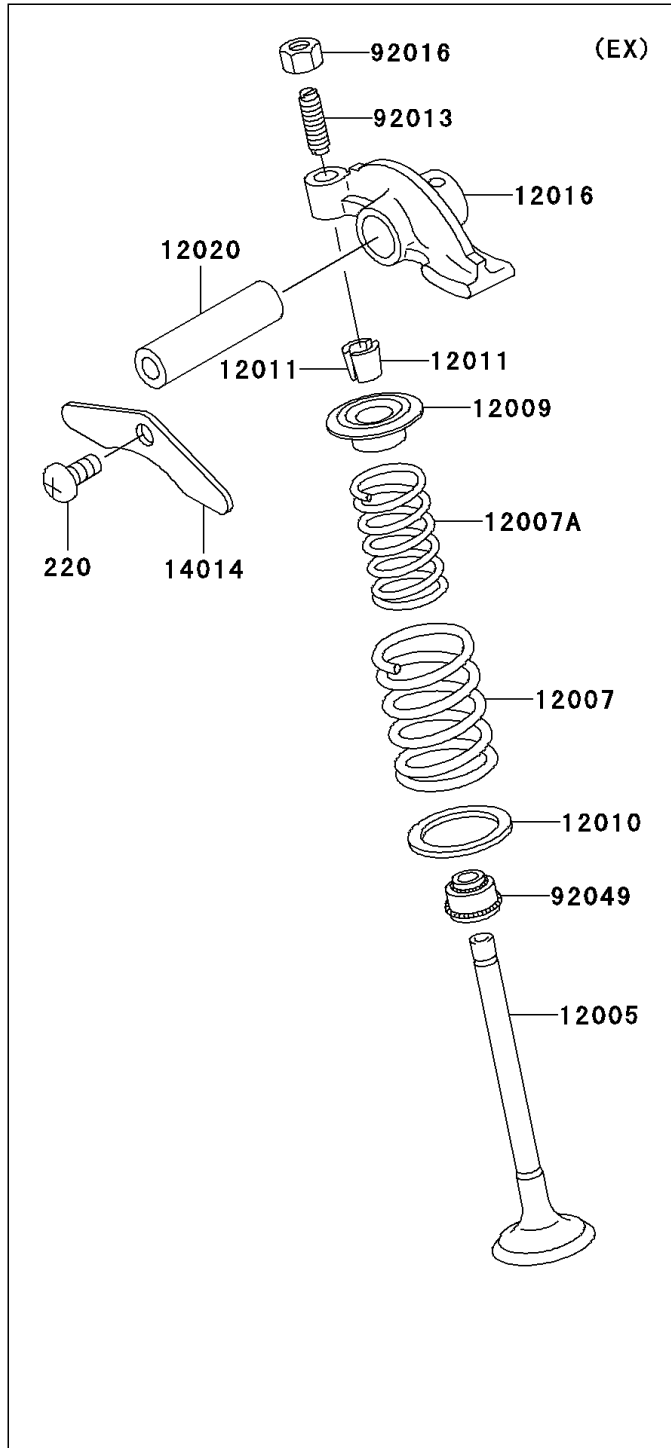

2003 Bayou 300 4X4 PARTS DIAGRAM

Valve(s)

E1210

2003 Bayou 300 4X4 PARTS LIST

Valve(s)

| ITEM NAME | PART NUMBER | QUANTITY |
|--|-------------|----------|
| SCREW-PAN-CROS,6X10 (Ref # 220) | 220B0610 | 1 |
| VALVE-INTAKE (Ref # 12004) | 12004-1123 | 1 |
| VALVE-EXHAUST (Ref # 12005) | 12005-1005 | 1 |
| SPRING-ENGINE VALVE,OUTER (Ref # 12007) | 12007-013 | 2 |
| SPRING-ENGINE VALVE,INNER (Ref # 12007A) | 12007-014 | 2 |
| RETAINER-VALVE SPRING (Ref # 12009) | 12009-006 | 2 |
| SEAT-SPRING,OUTER (Ref # 12010) | 12010-005 | 2 |
| COLLET,RETAINER (Ref # 12011) | 12011-004 | 4 |
| ARM-ROCKER (Ref # 12016) | 12016-1078 | 2 |
| SHAFT-ROCKER (Ref # 12020) | 12020-004 | 2 |
| PLATE-POSITION (Ref # 14014) | 14014-034 | 1 |
| SCREW,6MM (Ref # 92013) | 92013-009 | 2 |
| NUT,6MM (Ref # 92016) | 92016-061 | 2 |
| SEAL-OIL,RV37129.5 (Ref # 92049) | 92049-016 | 2 |