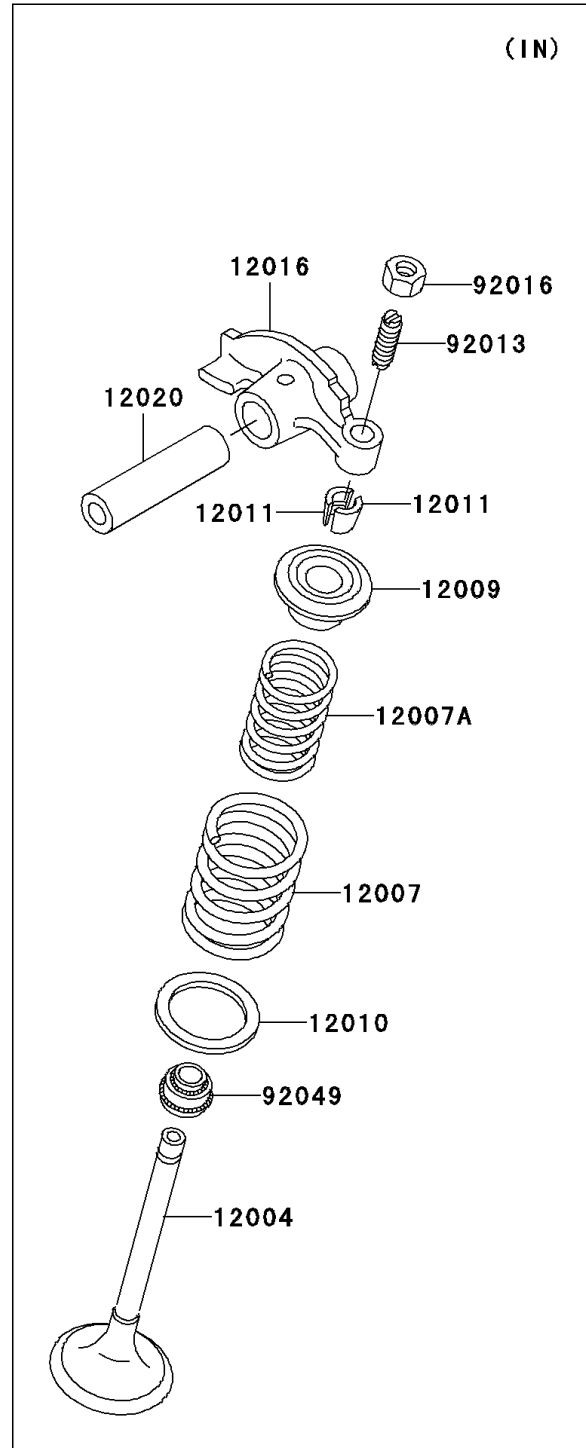

2003 Bayou 300 4X4 PARTS DIAGRAM

Valve(s)

E1210

2003 Bayou 300 4X4 PARTS LIST

Valve(s)

| ITEM NAME | PART NUMBER | QUANTITY |
|--|-------------|----------|
| SCREW-PAN-CROS,6X10 (Ref # 220) | 220B0610 | 1 |
| VALVE-INTAKE (Ref # 12004) | 12004-1123 | 1 |
| VALVE-EXHAUST (Ref # 12005) | 12005-1005 | 1 |
| SPRING-ENGINE VALVE,OUTER (Ref # 12007) | 12007-013 | 2 |
| SPRING-ENGINE VALVE,INNER (Ref # 12007A) | 12007-014 | 2 |
| RETAINER-VALVE SPRING (Ref # 12009) | 12009-006 | 2 |
| SEAT-SPRING,OUTER (Ref # 12010) | 12010-005 | 2 |
| COLLET,RETAINER (Ref # 12011) | 12011-004 | 4 |
| ARM-ROCKER (Ref # 12016) | 12016-1078 | 2 |
| SHAFT-ROCKER (Ref # 12020) | 12020-004 | 2 |
| PLATE-POSITION (Ref # 14014) | 14014-034 | 1 |
| SCREW,6MM (Ref # 92013) | 92013-009 | 2 |
| NUT,6MM (Ref # 92016) | 92016-061 | 2 |
| SEAL-OIL,RV37129.5 (Ref # 92049) | 92049-016 | 2 |