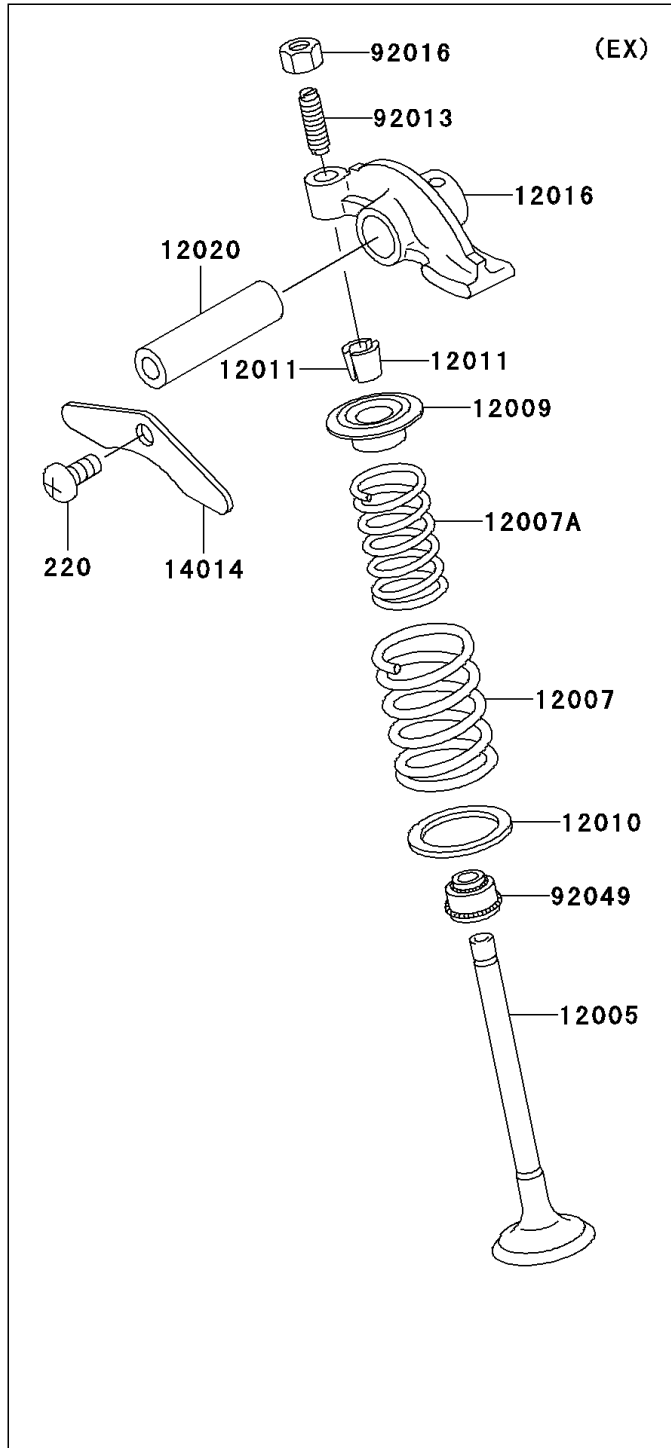

2005 Bayou 300 4X4 (Canada Only) PARTS DIAGRAM

Valve(s)

E1210

2005 Bayou 300 4X4 (Canada Only) PARTS LIST

Valve(s)

ITEM NAME	PART NUMBER	QUANTITY
SCREW-PAN-CROS,6X10 (Ref # 220)	220B0610	1
VALVE-INTAKE (Ref # 12004)	12004-1123	1
VALVE-EXHAUST (Ref # 12005)	12005-1005	1
SPRING-ENGINE VALVE,OUTER (Ref # 12007)	12007-013	2
SPRING-ENGINE VALVE,INNER (Ref # 12007A)	12007-014	2
RETAINER-VALVE SPRING (Ref # 12009)	12009-006	2
SEAT-SPRING,OUTER (Ref # 12010)	12010-005	2
COLLET,RETAINER (Ref # 12011)	12011-004	4
ARM-ROCKER (Ref # 12016)	12016-1078	2
SHAFT-ROCKER (Ref # 12020)	12020-004	2
PLATE-POSITION (Ref # 14014)	14014-034	1
SCREW,6MM (Ref # 92013)	92013-009	2
NUT,6MM (Ref # 92016)	92016-061	2
SEAL-OIL,RV37129.5 (Ref # 92049)	92049-016	2