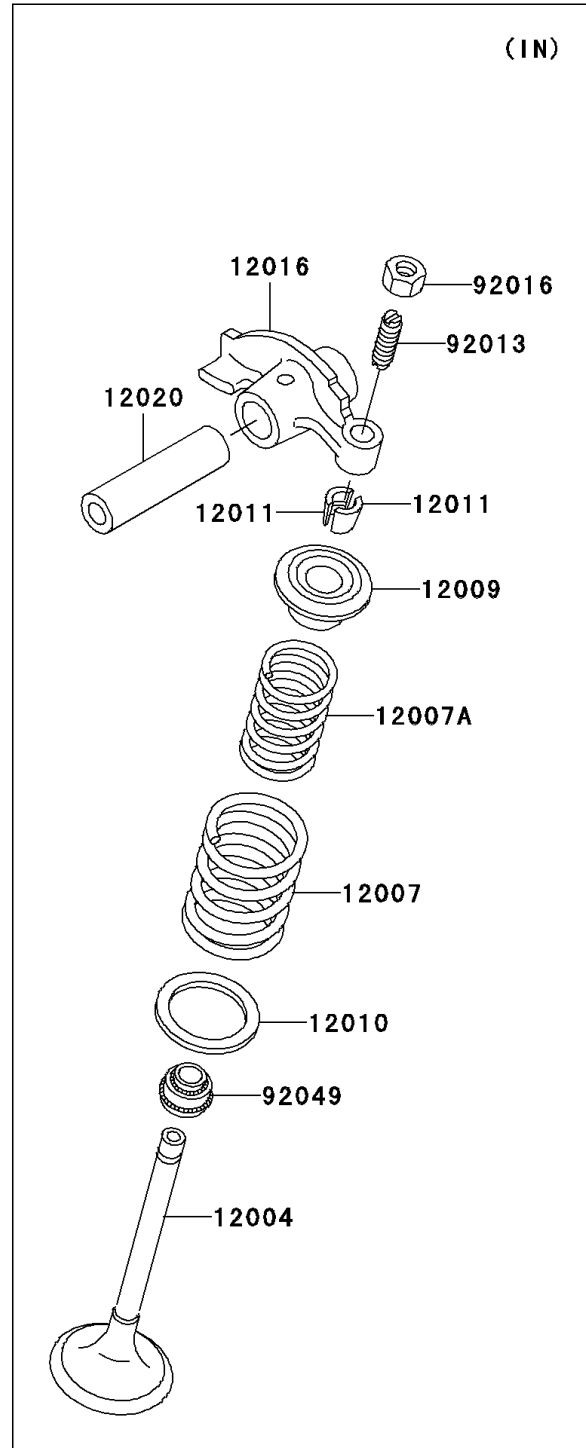

2005 Bayou 300 4X4 (Canada Only) PARTS DIAGRAM

Valve(s)

E1210

2005 Bayou 300 4X4 (Canada Only) PARTS LIST

Valve(s)

ITEM NAME	PART NUMBER	QUANTITY
SCREW-PAN-CROS,6X10 (Ref # 220)	220B0610	1
VALVE-INTAKE (Ref # 12004)	12004-1123	1
VALVE-EXHAUST (Ref # 12005)	12005-1005	1
SPRING-ENGINE VALVE,OUTER (Ref # 12007)	12007-013	2
SPRING-ENGINE VALVE,INNER (Ref # 12007A)	12007-014	2
RETAINER-VALVE SPRING (Ref # 12009)	12009-006	2
SEAT-SPRING,OUTER (Ref # 12010)	12010-005	2
COLLET,RETAINER (Ref # 12011)	12011-004	4
ARM-ROCKER (Ref # 12016)	12016-1078	2
SHAFT-ROCKER (Ref # 12020)	12020-004	2
PLATE-POSITION (Ref # 14014)	14014-034	1
SCREW,6MM (Ref # 92013)	92013-009	2
NUT,6MM (Ref # 92016)	92016-061	2
SEAL-OIL,RV37129.5 (Ref # 92049)	92049-016	2