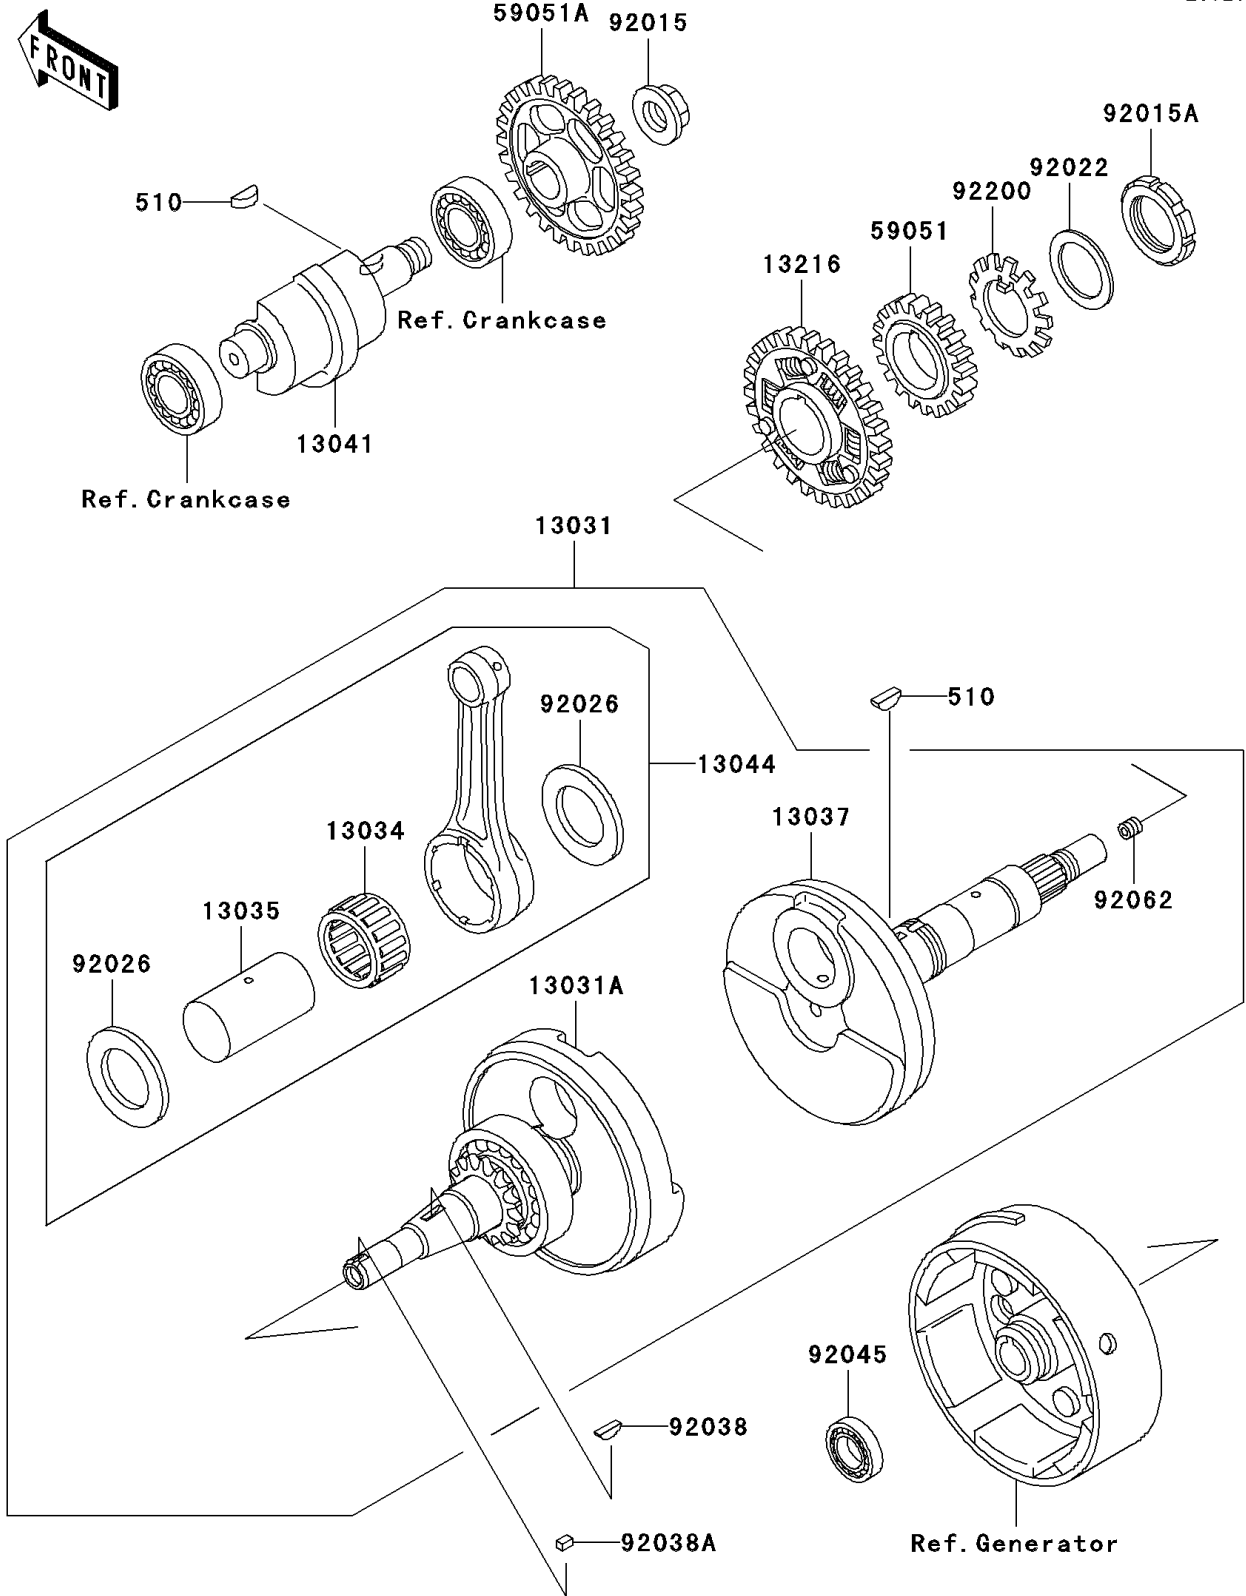

2003 Bayou 300 4X4 PARTS DIAGRAM

Crankshaft

E1321

2003 Bayou 300 4X4 PARTS LIST

Crankshaft

ITEM NAME	PART NUMBER	QUANTITY
KEY-WOODRUFF (Ref # 510)	510A5100	2
CRANKSHAFT-COMP (Ref # 13031)	13031-1388	1
CRANKSHAFT-COMP,LH (Ref # 13031A)	13031-1402	1
BEARING-BIG END,PK32X43X22.4 (Ref # 13034)	13034-1061	1
PIN-CRANK (Ref # 13035)	13035-1067	1
CRANKSHAFT,RH (Ref # 13037)	13037-1499	1
BALANCER (Ref # 13041)	13041-1066	1
SET-CONNECTING ROD (Ref # 13044)	13044-5066	1
GEAR-COMP,BALANCER (Ref # 13216)	13216-1072	1
GEAR-SPUR,OIL PUMP,36T (Ref # 59051)	59051-1140	1
GEAR-SPUR,BALANCER,44T (Ref # 59051A)	59051-1141	1
NUT,16MM (Ref # 92015)	92015-1465	1
NUT,PUMP GEAR,30MM (Ref # 92015A)	92015-1511	1
WASHER,30.3X38X0.5 (Ref # 92022)	92022-1987	1
SPACER,32X51.5X1.2 (Ref # 92026)	92026-1232	2
KEY,WOODRUFF (Ref # 92038)	92038-001	1
KEY,SUNK (Ref # 92038A)	92038-1051	1
BEARING-BALL,6903C3 (Ref # 92045)	92045-1266	1
NOZZLE (Ref # 92062)	92062-1056	1
WASHER,PUMP GEAR (Ref # 92200)	92200-1203	1