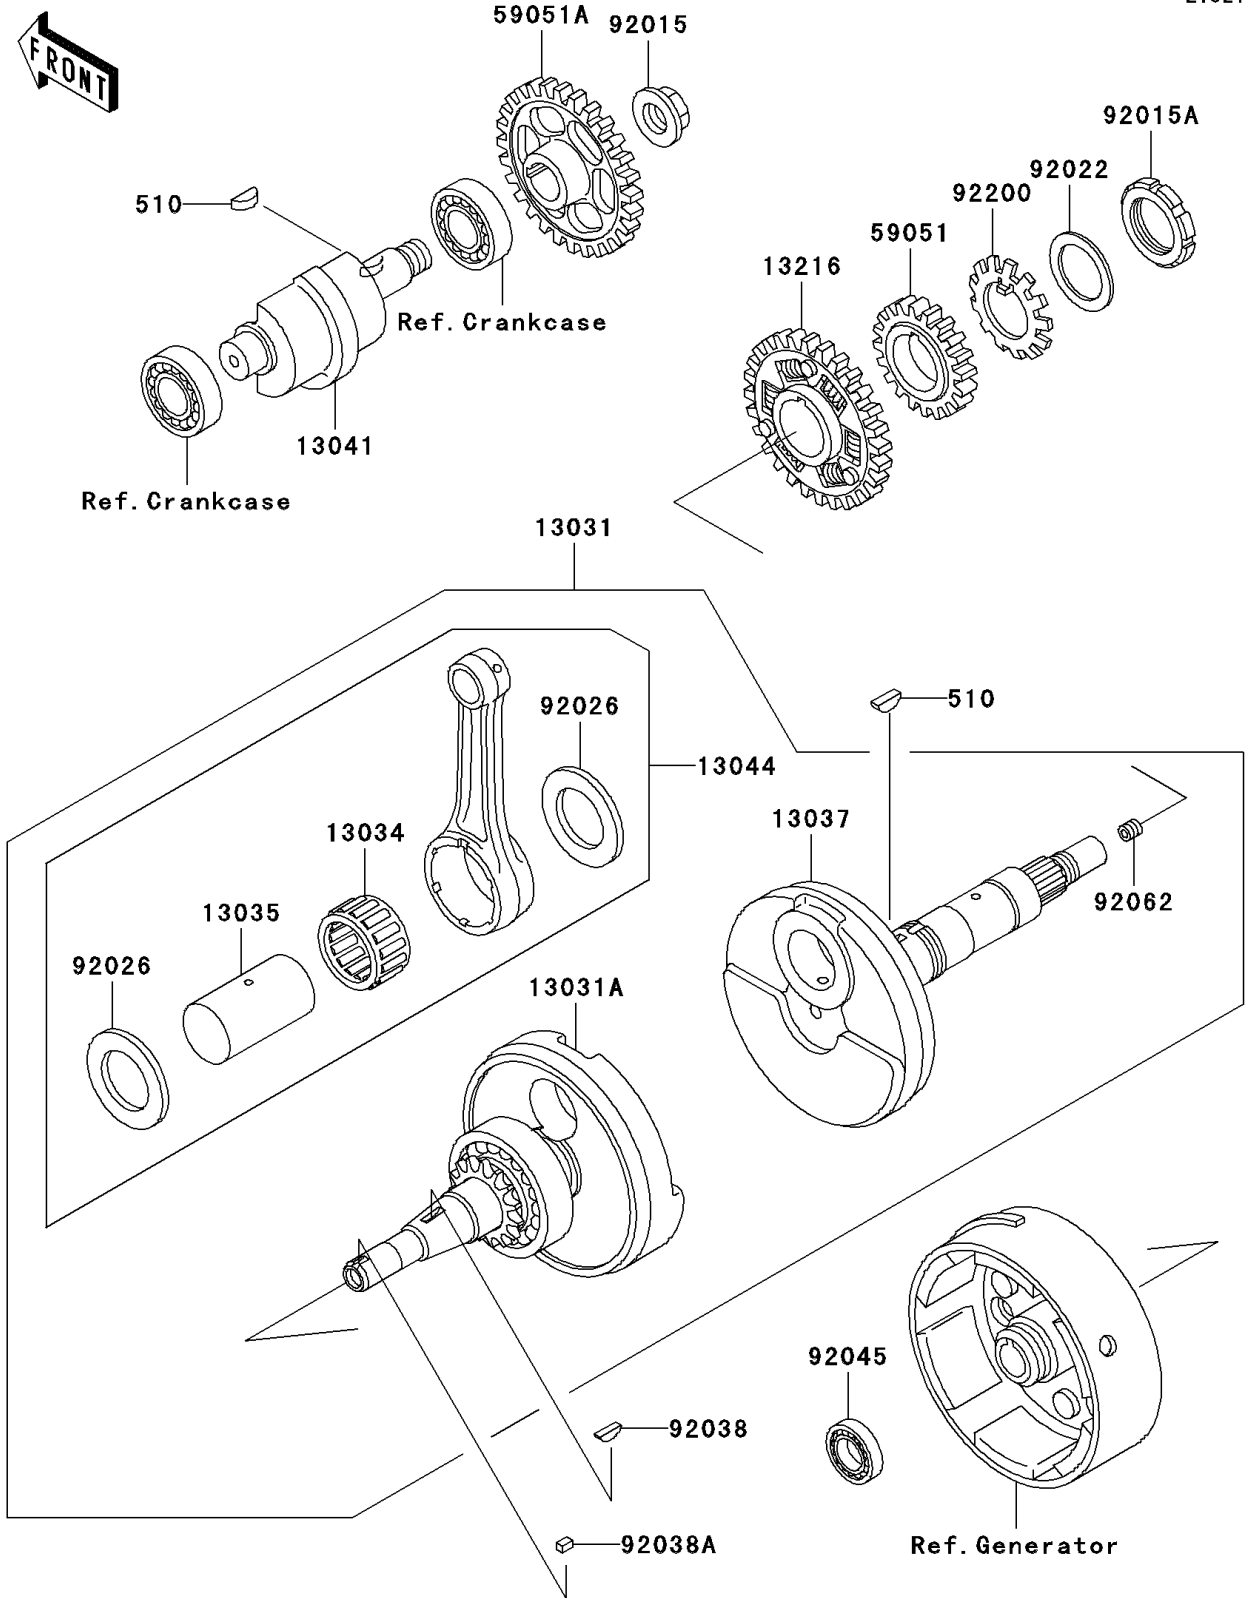

# 2004 Bayou 300 4X4 PARTS DIAGRAM

Crankshaft

E1321

## 2004 Bayou 300 4X4 PARTS LIST

### Crankshaft

ITEM NAME	PART NUMBER	QUANTITY
KEY-WOODRUFF (Ref # 510)	510A5100	2
CRANKSHAFT-COMP (Ref # 13031)	13031-1388	1
CRANKSHAFT-COMP,LH (Ref # 13031A)	13031-1402	1
BEARING-BIG END,PK32X43X22.4 (Ref # 13034)	13034-1061	1
PIN-CRANK (Ref # 13035)	13035-1067	1
CRANKSHAFT,RH (Ref # 13037)	13037-1499	1
BALANCER (Ref # 13041)	13041-1066	1
SET-CONNECTING ROD (Ref # 13044)	13044-5066	1
GEAR-COMP,BALANCER (Ref # 13216)	13216-1072	1
GEAR-SPUR,OIL PUMP,36T (Ref # 59051)	59051-1140	1
GEAR-SPUR,BALANCER,44T (Ref # 59051A)	59051-1141	1
NUT,16MM (Ref # 92015)	92015-1465	1
NUT,PUMP GEAR,30MM (Ref # 92015A)	92015-1511	1
WASHER,30.3X38X0.5 (Ref # 92022)	92022-1987	1
SPACER,32X51.5X1.2 (Ref # 92026)	92026-1232	2
KEY,WOODRUFF (Ref # 92038)	92038-001	1
KEY,SUNK (Ref # 92038A)	92038-1051	1
BEARING-BALL,6903C3 (Ref # 92045)	92045-1266	1
NOZZLE (Ref # 92062)	92062-1056	1
WASHER,PUMP GEAR (Ref # 92200)	92200-1203	1