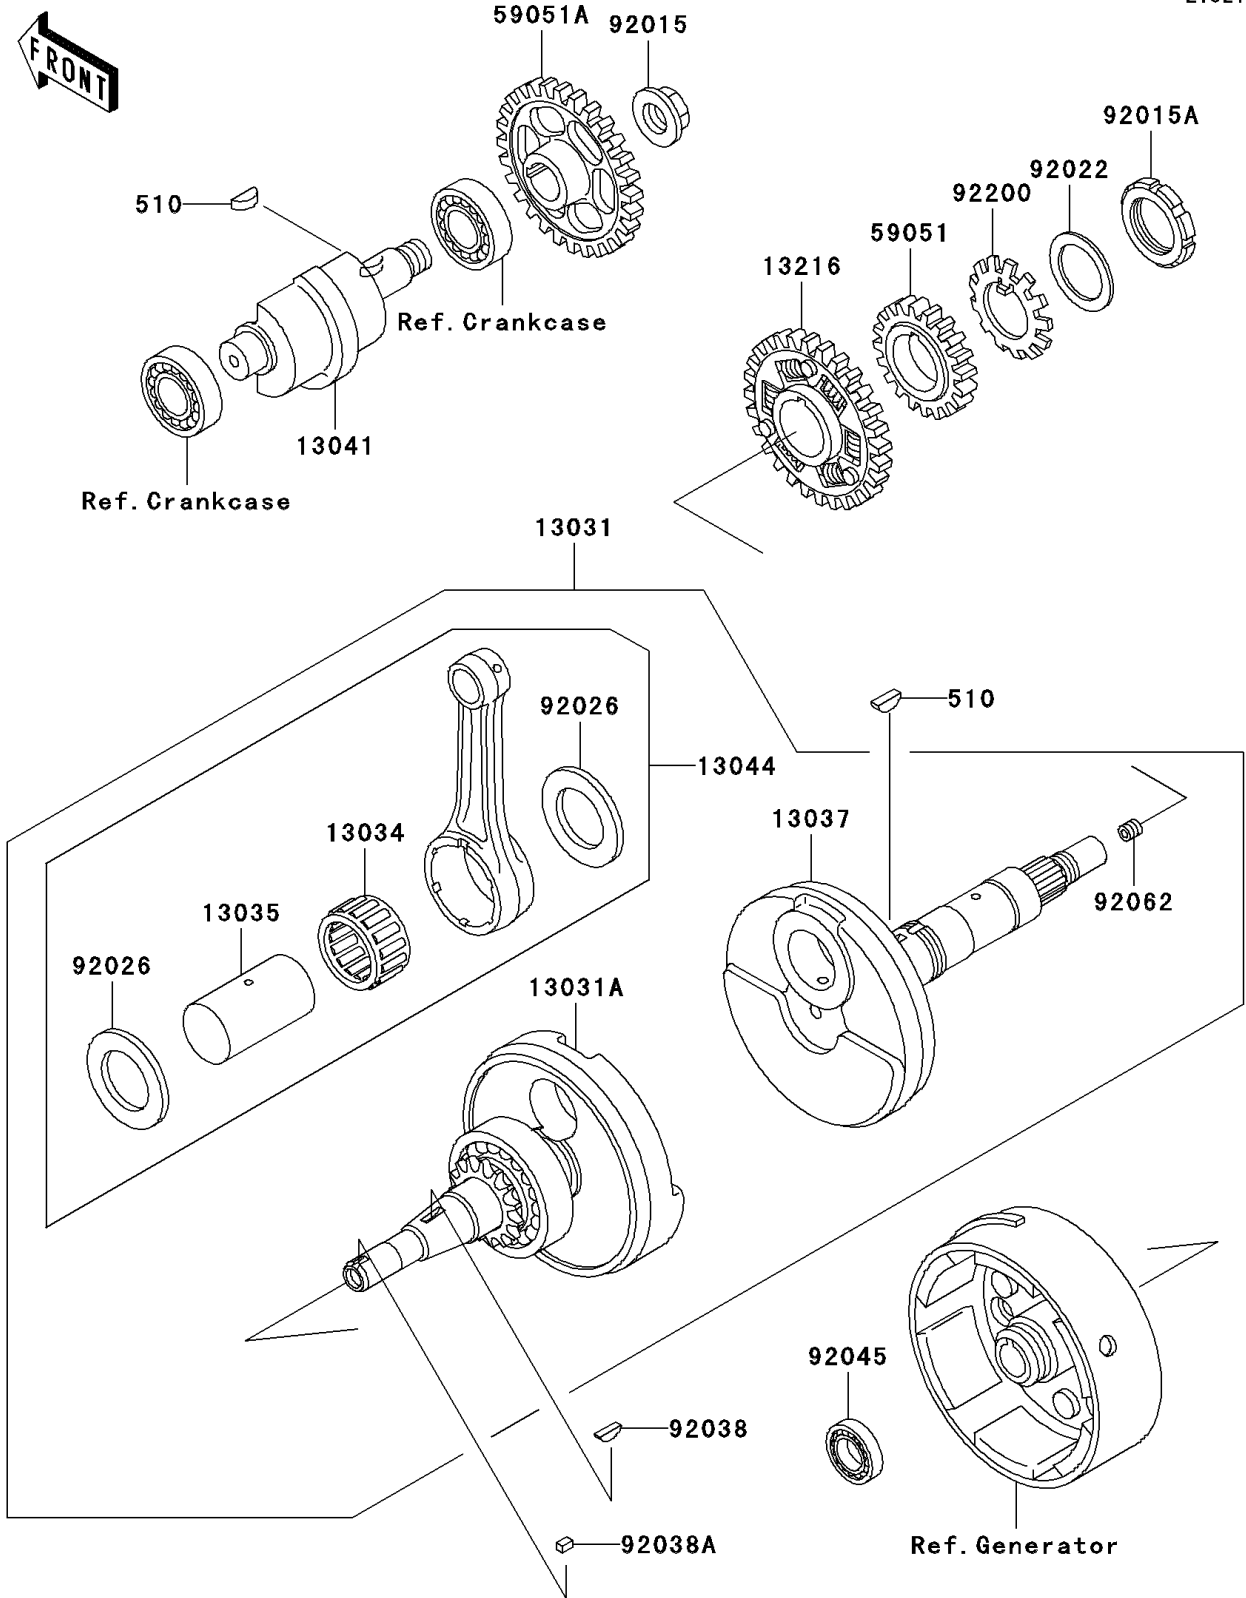

2005 Bayou 300 4X4 (Canada Only) PARTS DIAGRAM

Crankshaft

E1321

2005 Bayou 300 4X4 (Canada Only) PARTS LIST

Crankshaft

ITEM NAME	PART NUMBER	QUANTITY
KEY-WOODRUFF (Ref # 510)	510A5100	2
CRANKSHAFT-COMP (Ref # 13031)	13031-1388	1
CRANKSHAFT-COMP,LH (Ref # 13031A)	13031-1402	1
BEARING-BIG END,PK32X43X22.4 (Ref # 13034)	13034-1061	1
PIN-CRANK (Ref # 13035)	13035-1067	1
CRANKSHAFT,RH (Ref # 13037)	13037-1499	1
BALANCER (Ref # 13041)	13041-1066	1
SET-CONNECTING ROD (Ref # 13044)	13044-5066	1
GEAR-COMP,BALANCER (Ref # 13216)	13216-1072	1
GEAR-SPUR,OIL PUMP,36T (Ref # 59051)	59051-1140	1
GEAR-SPUR,BALANCER,44T (Ref # 59051A)	59051-1141	1
NUT,16MM (Ref # 92015)	92015-1465	1
NUT,PUMP GEAR,30MM (Ref # 92015A)	92015-1511	1
WASHER,30.3X38X0.5 (Ref # 92022)	92022-1987	1
SPACER,32X51.5X1.2 (Ref # 92026)	92026-1232	2
KEY,WOODRUFF (Ref # 92038)	92038-001	1
KEY,SUNK (Ref # 92038A)	92038-1051	1
BEARING-BALL,6903C3 (Ref # 92045)	92045-1266	1
NOZZLE (Ref # 92062)	92062-1056	1
WASHER,PUMP GEAR (Ref # 92200)	92200-1203	1