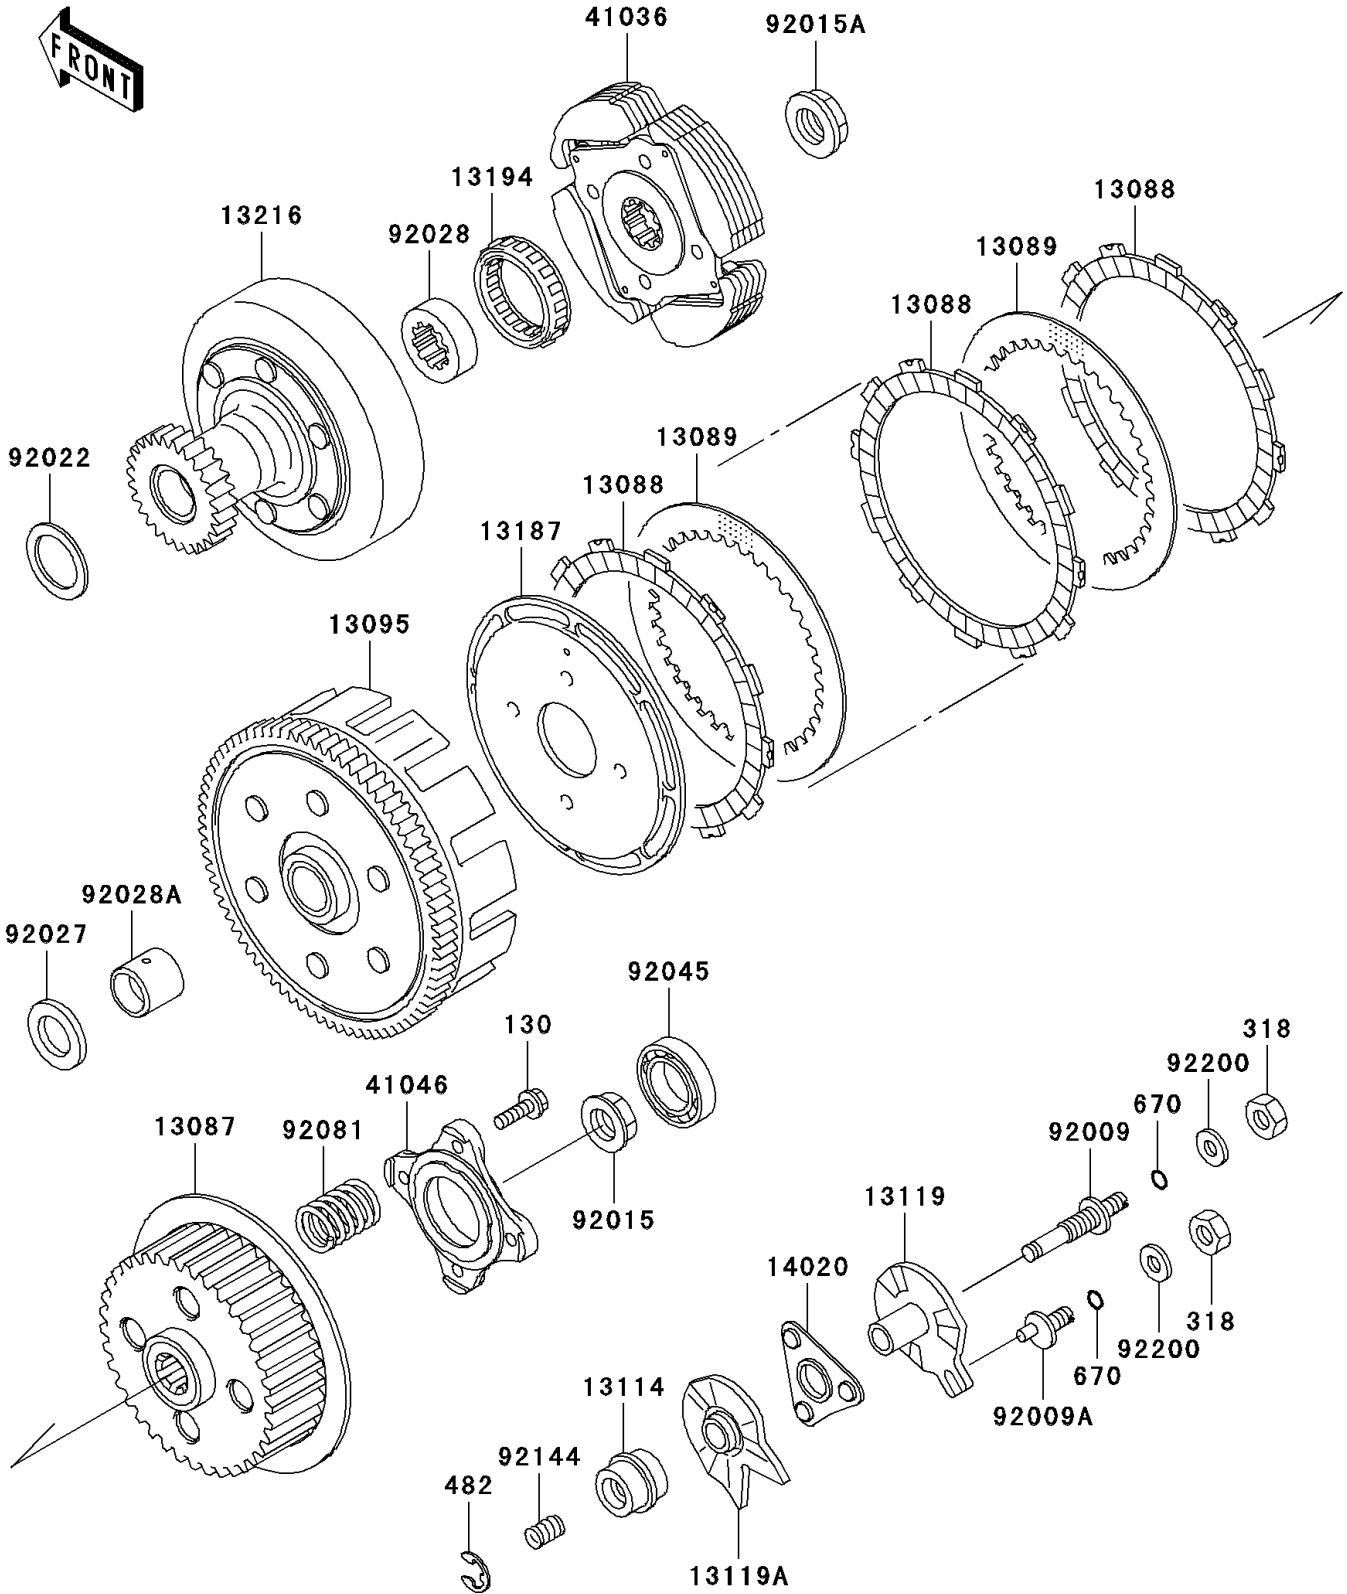

# 2003 Bayou 300 4X4 PARTS DIAGRAM

Clutch

E1350

## 2003 Bayou 300 4X4 PARTS LIST

### Clutch

ITEM NAME	PART NUMBER	QUANTITY
BOLT-FLANGED,6X20 (Ref # 130)	130P0620	4
NUT-HEX-SMALL,8MM (Ref # 318)	318B0800	2
CIRCLIP-TYPE-E,7MM (Ref # 482)	482J7000	1
O RING,8MM (Ref # 670)	670B1508	2
HUB-CLUTCH (Ref # 13087)	13087-1065	1
PLATE-FRICTION (Ref # 13088)	13088-041	5
PLATE-CLUTCH (Ref # 13089)	13089-1005	4
HOUSING-COMP-CLUTCH (Ref # 13095)	13095-1364	1
PUSHER-CLUTCH (Ref # 13114)	13114-1060	1
CAM-RELEASE (Ref # 13119)	13119-1067	1
CAM-RELEASE (Ref # 13119A)	13119-1070	1
PLATE-CLUTCH OPERATING (Ref # 13187)	13187-1081	1
CLUTCH-ONEWAY (Ref # 13194)	13194-1055	1
GEAR-COMP,CLUTCH,FR (Ref # 13216)	13216-1185	1
RETAINER,CLUTCH RELEASE (Ref # 14020)	14020-1092	1
HUB-ASSY,CLUTCH,FR (Ref # 41036)	41036-1286	1
HOUSING-BEARING (Ref # 41046)	41046-1063	1
SCREW (Ref # 92009)	92009-1525	1
SCREW (Ref # 92009A)	92009-1526	1
NUT,16MM (Ref # 92015)	92015-1465	1
NUT,18MM (Ref # 92015A)	92015-1512	1
WASHER,27.3X38X0.8 (Ref # 92022)	92022-1989	1
COLLAR,20.5X34X4 (Ref # 92027)	92027-1888	1
BUSHING,CLUTCH,FR (Ref # 92028)	92028-1370	1
BUSHING,CLUTCH (Ref # 92028A)	92028-1371	1
BEARING-BALL,#6905 (Ref # 92045)	92045-036	1
SPRING,CLUTCH (Ref # 92081)	92081-1848	4
SPRING (Ref # 92144)	92144-1272	1
WASHER,8.5X18X2.3 (Ref # 92200)	92200-1213	2