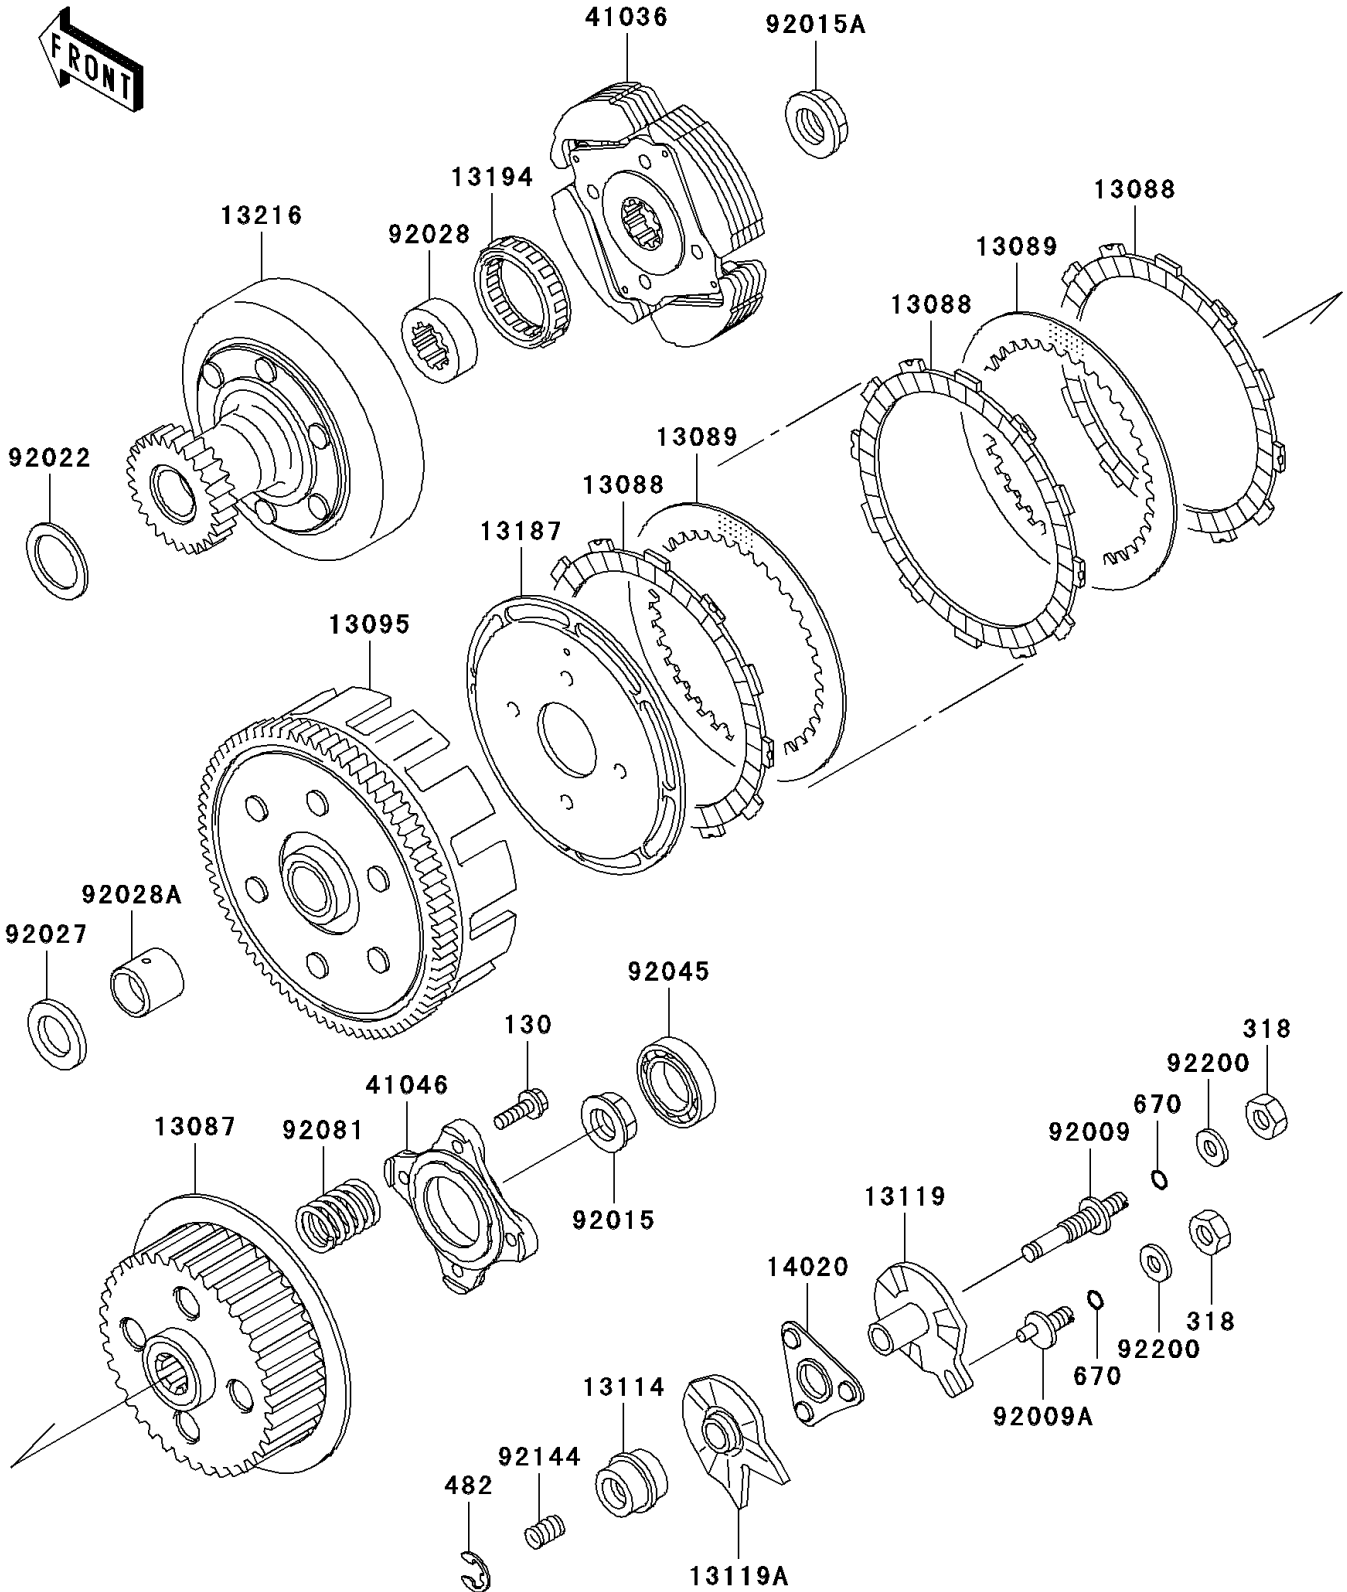

2005 Bayou 300 4X4 (Canada Only) PARTS DIAGRAM

Clutch

E1350

2005 Bayou 300 4X4 (Canada Only) PARTS LIST

Clutch

ITEM NAME	PART NUMBER	QUANTITY
BOLT-FLANGED,6X20 (Ref # 130)	130P0620	4
NUT-HEX-SMALL,8MM (Ref # 318)	318B0800	2
CIRCLIP-TYPE-E,7MM (Ref # 482)	482J7000	1
O RING,8MM (Ref # 670)	670B1508	2
HUB-CLUTCH (Ref # 13087)	13087-1065	1
PLATE-FRICTION (Ref # 13088)	13088-041	5
PLATE-CLUTCH (Ref # 13089)	13089-1005	4
HOUSING-COMP-CLUTCH (Ref # 13095)	13095-1364	1
PUSHER-CLUTCH (Ref # 13114)	13114-1060	1
CAM-RELEASE (Ref # 13119)	13119-1067	1
CAM-RELEASE (Ref # 13119A)	13119-1070	1
PLATE-CLUTCH OPERATING (Ref # 13187)	13187-1081	1
CLUTCH-ONEWAY (Ref # 13194)	13194-1055	1
GEAR-COMP,CLUTCH,FR (Ref # 13216)	13216-1185	1
RETAINER,CLUTCH RELEASE (Ref # 14020)	14020-1092	1
HUB-ASSY,CLUTCH,FR (Ref # 41036)	41036-1286	1
HOUSING-BEARING (Ref # 41046)	41046-1063	1
SCREW (Ref # 92009)	92009-1525	1
SCREW (Ref # 92009A)	92009-1526	1
NUT,16MM (Ref # 92015)	92015-1465	1
NUT,18MM (Ref # 92015A)	92015-1512	1
WASHER,27.3X38X0.8 (Ref # 92022)	92022-1989	1
COLLAR,20.5X34X4 (Ref # 92027)	92027-1888	1
BUSHING,CLUTCH,FR (Ref # 92028)	92028-1370	1
BUSHING,CLUTCH (Ref # 92028A)	92028-1371	1
BEARING-BALL,#6905 (Ref # 92045)	92045-036	1
SPRING,CLUTCH (Ref # 92081)	92081-1848	4
SPRING (Ref # 92144)	92144-1272	1
WASHER,8.5X18X2.3 (Ref # 92200)	92200-1213	2