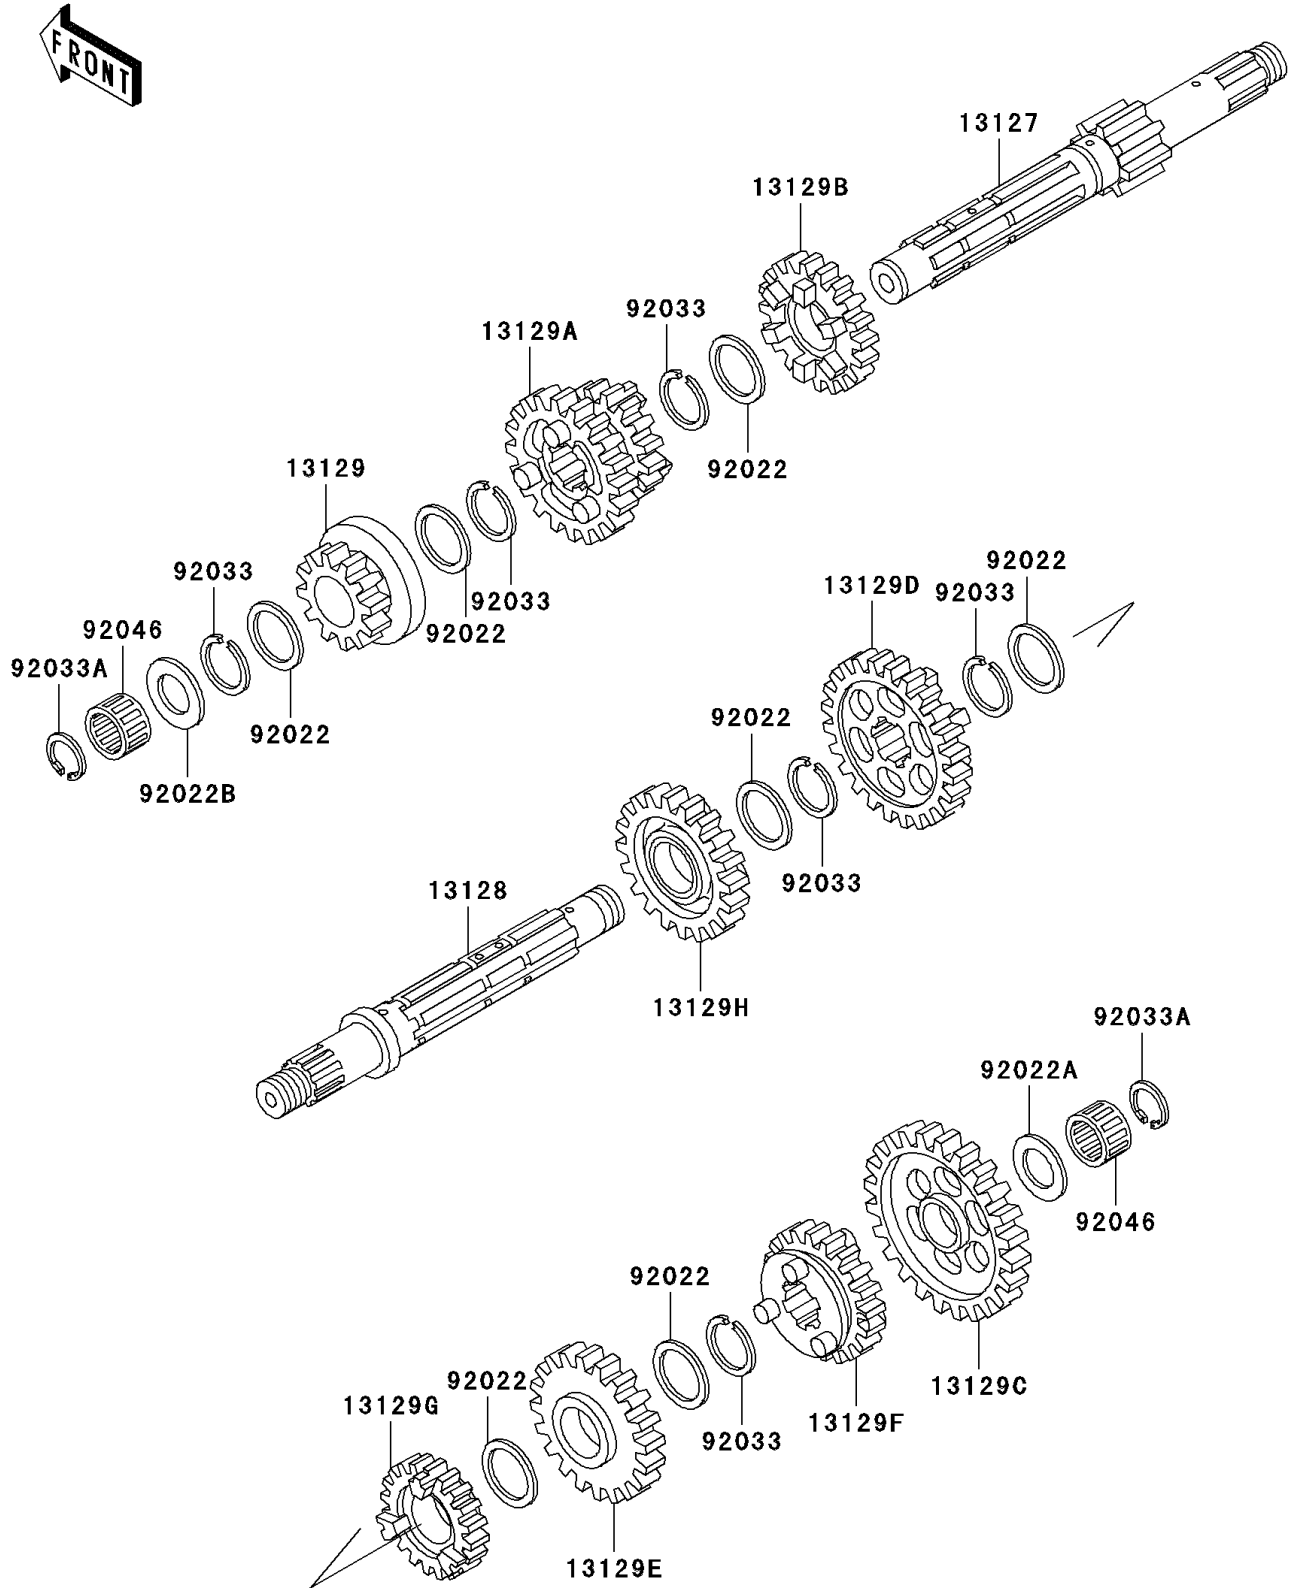

# 2005 Bayou 300 4X4 (Canada Only) PARTS DIAGRAM

Transmission

E1361

## 2005 Bayou 300 4X4 (Canada Only) PARTS LIST

### Transmission

| ITEM NAME                                  | PART NUMBER | QUANTITY |
|--|-------------|----------|
| SHAFT-TRANSMISSION INPUT,11T (Ref # 13127) | 13127-1127  | 1        |
| SHAFT-TRANSMISSION OUTPUT (Ref # 13128)    | 13128-1132  | 1        |
| GEAR,INPUT 2ND,14T (Ref # 13129)           | 13129-1680  | 1        |
| GEAR,INPUT TOP&3RD,26T&19T (Ref # 13129A)  | 13129-1681  | 1        |
| GEAR,INPUT 4TH,23T (Ref # 13129B)          | 13129-1682  | 1        |
| GEAR,OUTPUT LOW,34T (Ref # 13129C)         | 13129-1683  | 1        |
| GEAR,OUTPUT 2ND,27T (Ref # 13129D)         | 13129-1684  | 1        |
| GEAR,OUTPUT 3RD,26T (Ref # 13129E)         | 13129-1685  | 1        |
| GEAR,OUTPUT 4TH,23T (Ref # 13129F)         | 13129-1686  | 1        |
| GEAR,OUTPUT TOP,20T (Ref # 13129G)         | 13129-1687  | 1        |
| GEAR-REVERSE,26T (Ref # 13129H)            | 13129-1688  | 1        |
| WASHER,22.3X27X0.5 (Ref # 92022)           | 92022-198   | 7        |
| WASHER,17.3X28X1 (Ref # 92022A)            | 92022-255   | 1        |
| WASHER,17.3X30X1.4 (Ref # 92022B)          | 92022-270   | 1        |
| RING-SNAP,20X25.5X1.2 (Ref # 92033)        | 92033-025   | 6        |
| RING-SNAP (Ref # 92033A)                   | 92033-032   | 2        |
| BEARING-NEEDLE,K17X23X13.8 (Ref # 92046)   | 92046-1184  | 2        |