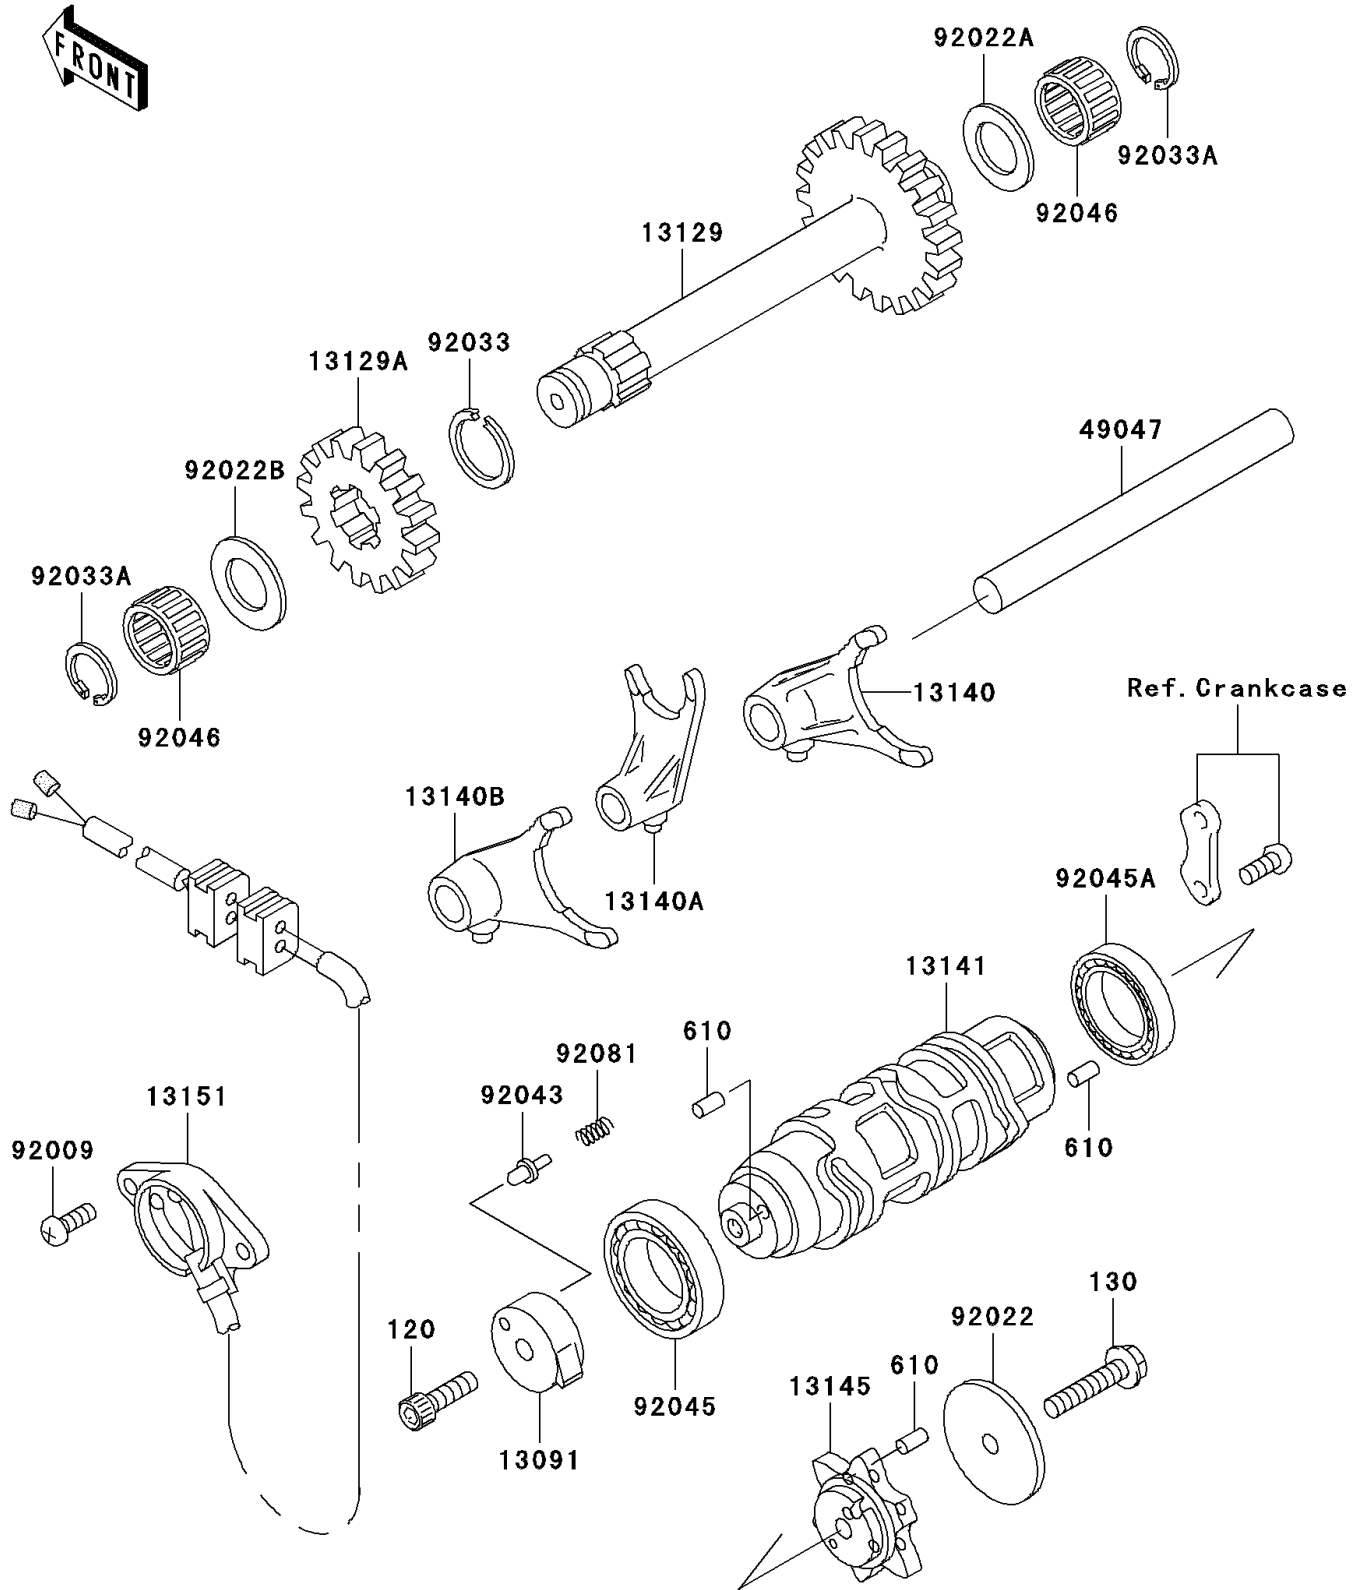

# 2004 Bayou 300 4X4 PARTS DIAGRAM

Gear Change Drum/Shift Fork(s)

E1362

## 2004 Bayou 300 4X4 PARTS LIST

### Gear Change Drum/Shift Fork(s)

| ITEM NAME                                | PART NUMBER | QUANTITY |
|--|-------------|----------|
| BOLT-SOCKET,6X20 (Ref # 120)             | 120Q0620    | 1        |
| BOLT-FLANGED,6X30 (Ref # 130)            | 130G0630    | 1        |
| ROLLER,4X10 (Ref # 610)                  | 610A0410    | 8        |
| HOLDER,NEUTRAL SWITCH (Ref # 13091)      | 13091-1443  | 1        |
| GEAR-REVERSE (Ref # 13129)               | 13129-1705  | 1        |
| GEAR-REVERSE,20T (Ref # 13129A)          | 13129-1706  | 1        |
| FORK-SHIFT (Ref # 13140)                 | 13140-1172  | 1        |
| FORK-SHIFT (Ref # 13140A)                | 13140-1173  | 1        |
| FORK-SHIFT (Ref # 13140B)                | 13140-1174  | 1        |
| DRUM-CHANGE (Ref # 13141)                | 13141-1152  | 1        |
| CAM-CHANGE DRUM (Ref # 13145)            | 13145-1057  | 1        |
| SWITCH-COMP (Ref # 13151)                | 13151-1097  | 1        |
| ROD-SHIFT (Ref # 49047)                  | 49047-1077  | 1        |
| SCREW,5X14 (Ref # 92009)                 | 92009-1341  | 2        |
| WASHER,6.2X38X1.2 (Ref # 92022)          | 92022-1500  | 1        |
| WASHER,17.3X28X1 (Ref # 92022A)          | 92022-255   | 1        |
| WASHER,17.3X30X1.4 (Ref # 92022B)        | 92022-270   | 1        |
| RING-SNAP,20X25.5X1.2 (Ref # 92033)      | 92033-025   | 1        |
| RING-SNAP (Ref # 92033A)                 | 92033-032   | 2        |
| PIN (Ref # 92043)                        | 92043-1287  | 1        |
| BEARING-BALL,6805 (Ref # 92045)          | 92045-1122  | 1        |
| BEARING-BALL,6905X1 (Ref # 92045A)       | 92045-1150  | 1        |
| BEARING-NEEDLE,K17X23X13.8 (Ref # 92046) | 92046-1184  | 2        |
| SPRING (Ref # 92081)                     | 92081-1763  | 1        |