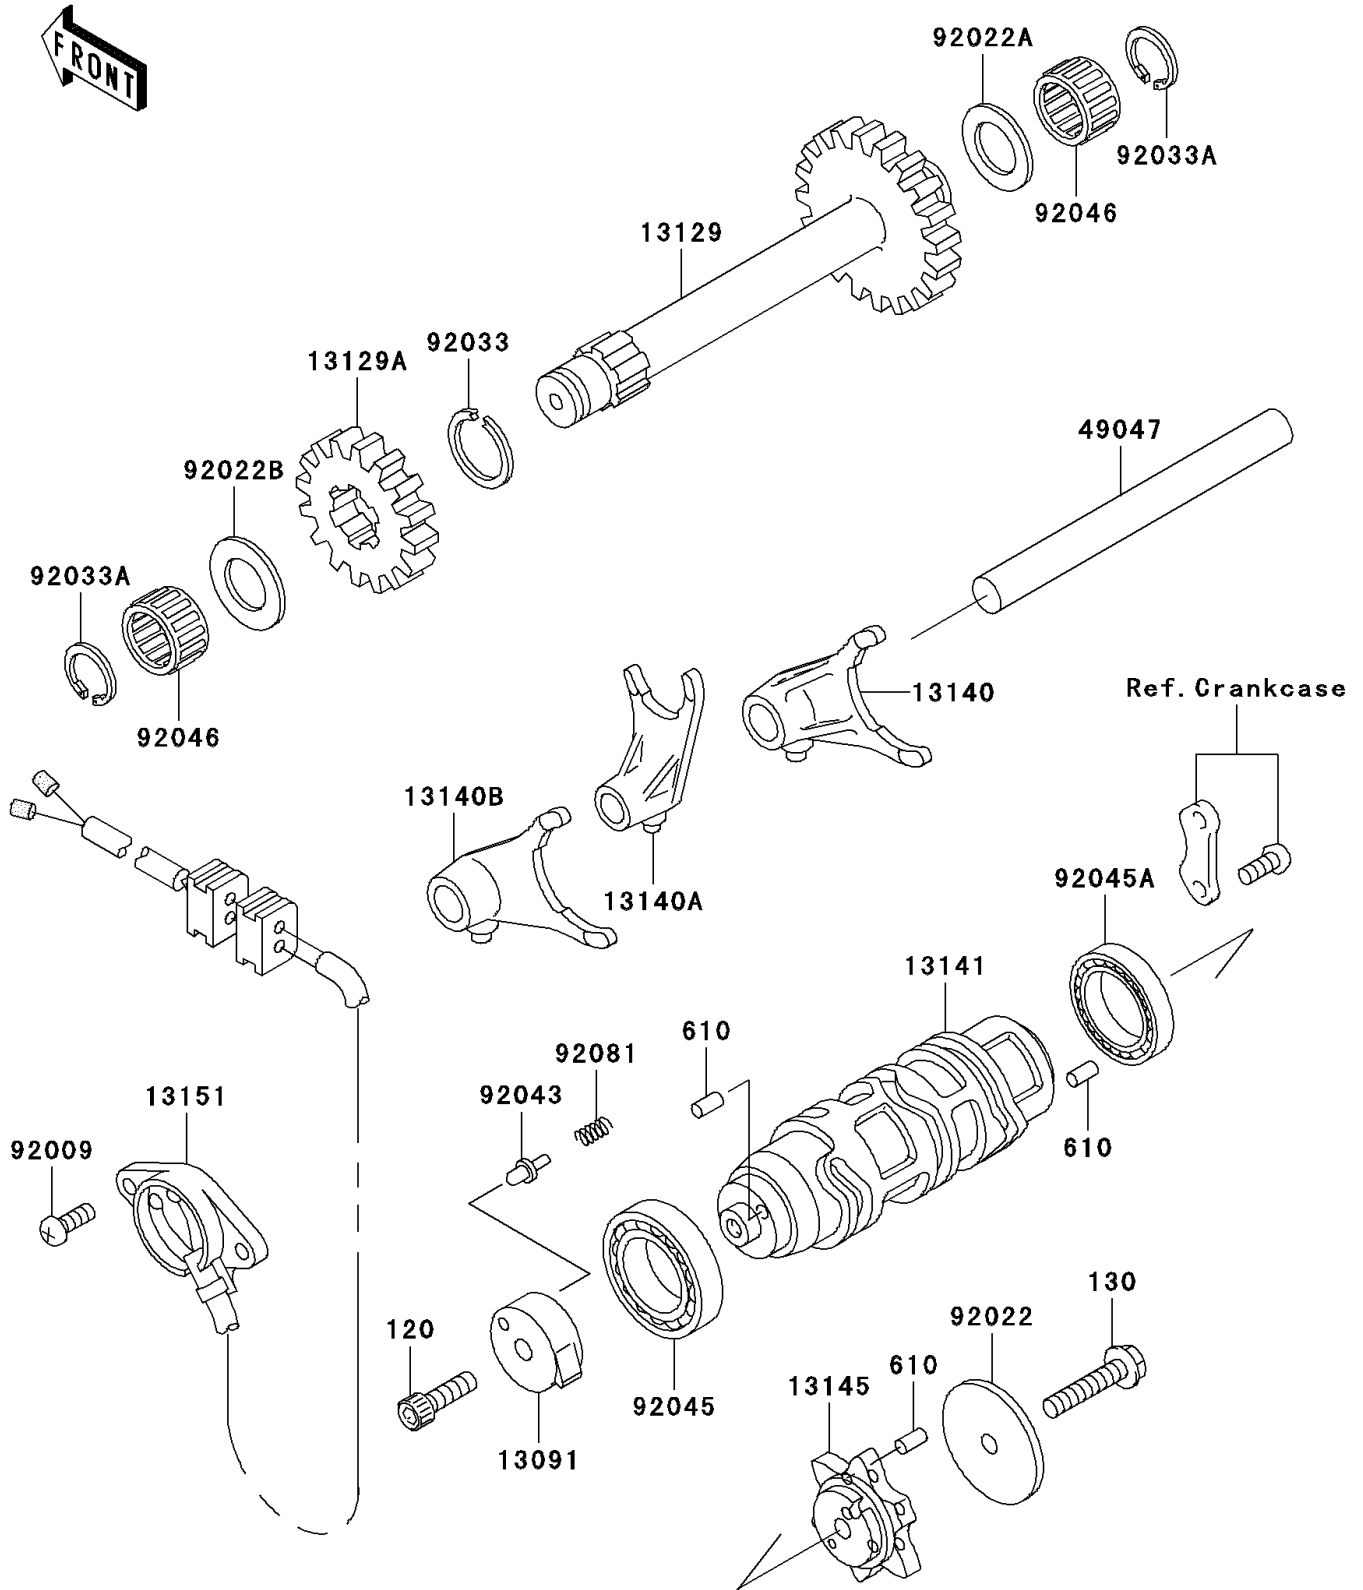

# 2005 Bayou 300 4X4 (Canada Only) PARTS DIAGRAM

Gear Change Drum/Shift Fork(s)

E1362

## 2005 Bayou 300 4X4 (Canada Only) PARTS LIST

### Gear Change Drum/Shift Fork(s)

| ITEM NAME                                | PART NUMBER | QUANTITY |
|--|-------------|----------|
| BOLT-SOCKET,6X20 (Ref # 120)             | 120Q0620    | 1        |
| BOLT-FLANGED,6X30 (Ref # 130)            | 130G0630    | 1        |
| ROLLER,4X10 (Ref # 610)                  | 610A0410    | 8        |
| HOLDER,NEUTRAL SWITCH (Ref # 13091)      | 13091-1443  | 1        |
| GEAR-REVERSE (Ref # 13129)               | 13129-1705  | 1        |
| GEAR-REVERSE,20T (Ref # 13129A)          | 13129-1706  | 1        |
| FORK-SHIFT (Ref # 13140)                 | 13140-1172  | 1        |
| FORK-SHIFT (Ref # 13140A)                | 13140-1173  | 1        |
| FORK-SHIFT (Ref # 13140B)                | 13140-1174  | 1        |
| DRUM-CHANGE (Ref # 13141)                | 13141-1152  | 1        |
| CAM-CHANGE DRUM (Ref # 13145)            | 13145-1057  | 1        |
| SWITCH-COMP (Ref # 13151)                | 13151-1097  | 1        |
| ROD-SHIFT (Ref # 49047)                  | 49047-1077  | 1        |
| SCREW,5X14 (Ref # 92009)                 | 92009-1341  | 2        |
| WASHER,6.2X38X1.2 (Ref # 92022)          | 92022-1500  | 1        |
| WASHER,17.3X28X1 (Ref # 92022A)          | 92022-255   | 1        |
| WASHER,17.3X30X1.4 (Ref # 92022B)        | 92022-270   | 1        |
| RING-SNAP,20X25.5X1.2 (Ref # 92033)      | 92033-025   | 1        |
| RING-SNAP (Ref # 92033A)                 | 92033-032   | 2        |
| PIN (Ref # 92043)                        | 92043-1287  | 1        |
| BEARING-BALL,6805 (Ref # 92045)          | 92045-1122  | 1        |
| BEARING-BALL,6905X1 (Ref # 92045A)       | 92045-1150  | 1        |
| BEARING-NEEDLE,K17X23X13.8 (Ref # 92046) | 92046-1184  | 2        |
| SPRING (Ref # 92081)                     | 92081-1763  | 1        |