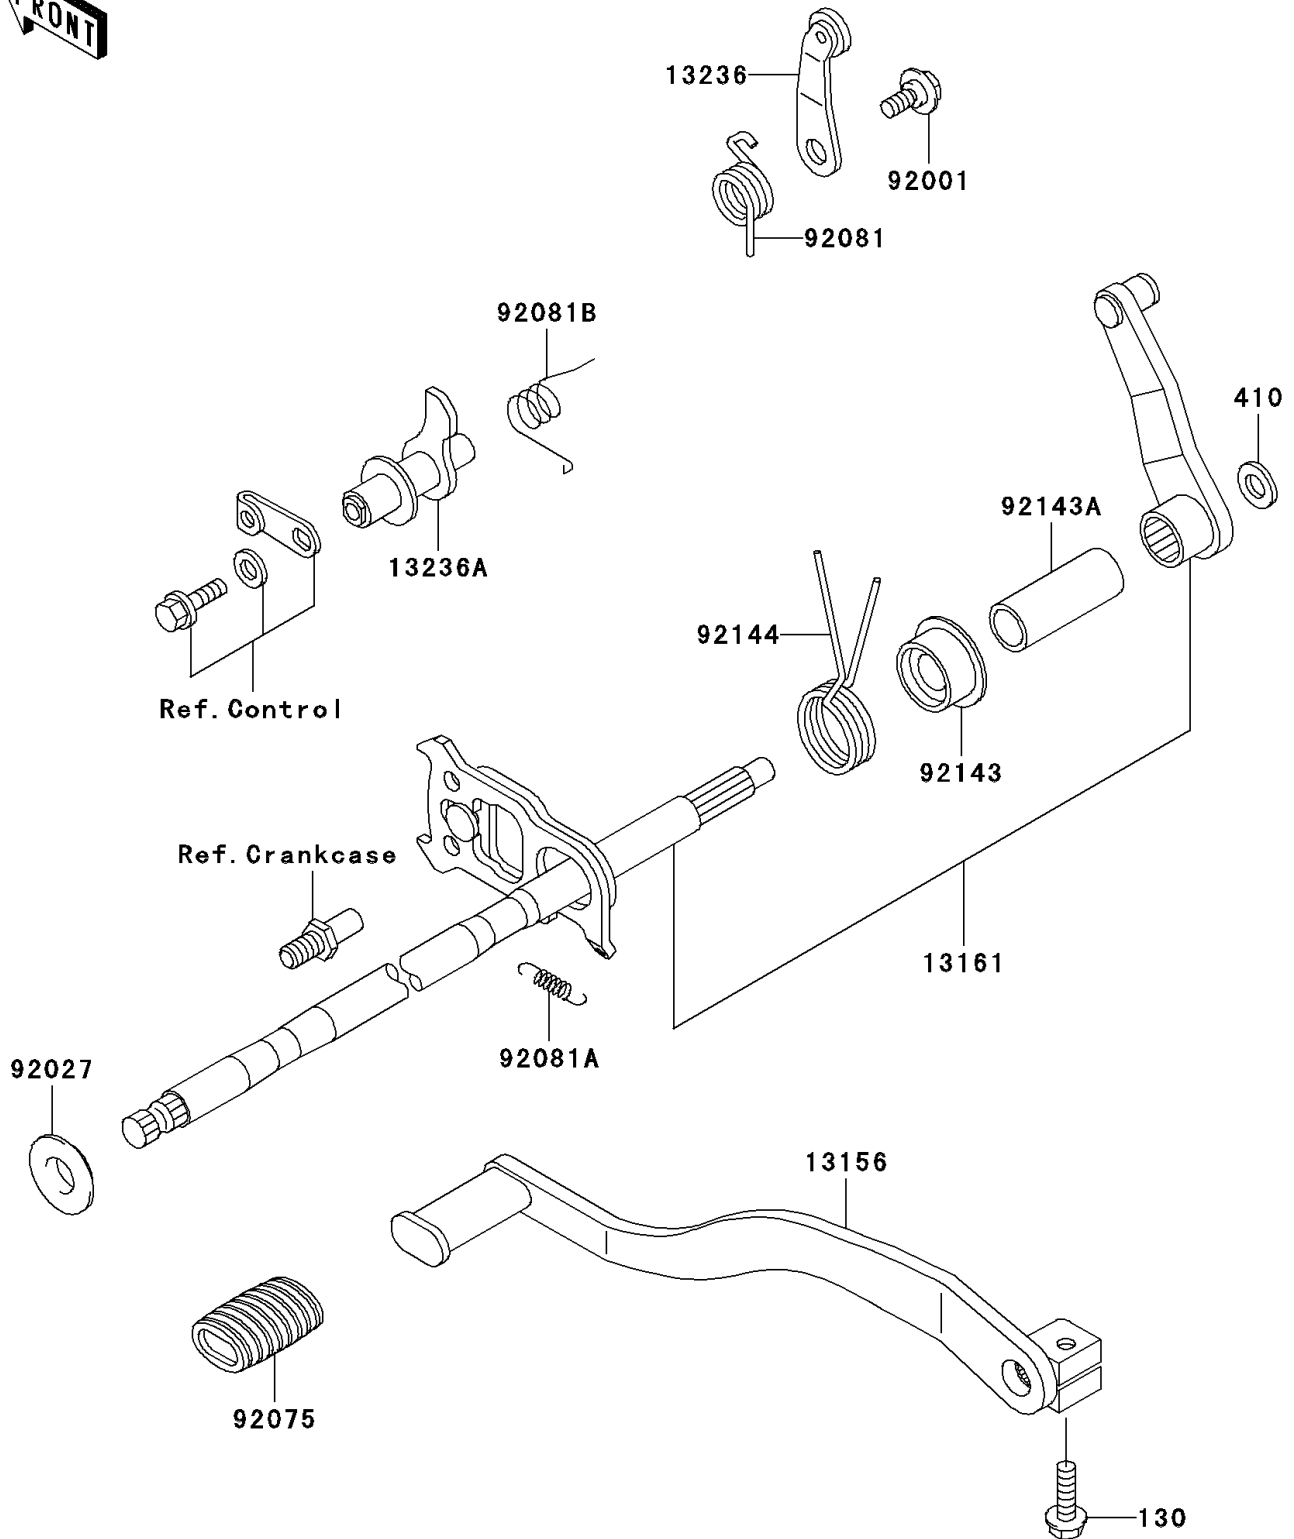

2005 Bayou 300 4X4 (Canada Only) PARTS DIAGRAM

Gear Change Mechanism

E1370

2005 Bayou 300 4X4 (Canada Only) PARTS LIST

Gear Change Mechanism

ITEM NAME	PART NUMBER	QUANTITY
BOLT-FLANGED,6X20,BLACK (Ref # 130)	130S0620	1
WASHER-PLAIN-SMALL,8MM (Ref # 410)	410B0800	1
LEVER-CHANGE,PEDAL (Ref # 13156)	13156-1248	1
LEVER-COMP-CHANGE SHAFT (Ref # 13161)	13161-1236	1
LEVER-COMP,CHANGE DRUM (Ref # 13236)	13236-1133	1
LEVER-COMP,REVERSE (Ref # 13236A)	13236-1389	1
BOLT,GEAR CHANGE LEVER (Ref # 92001)	92001-1715	1
COLLAR,L=5.2 (Ref # 92027)	92027-1891	1
DAMPER,CHANGE PEDAL (Ref # 92075)	92075-1585	1
SPRING (Ref # 92081)	92081-1496	1
SPRING,CHANGE LEVER (Ref # 92081A)	92081-1753	1
SPRING,REVERSE LEVER (Ref # 92081B)	92081-1850	1
COLLAR (Ref # 92143)	92143-1321	1
COLLAR,13.3X17.3X44.7 (Ref # 92143A)	92143-1574	1
SPRING,CHANGE SHAFT RETURN (Ref # 92144)	92144-1359	1