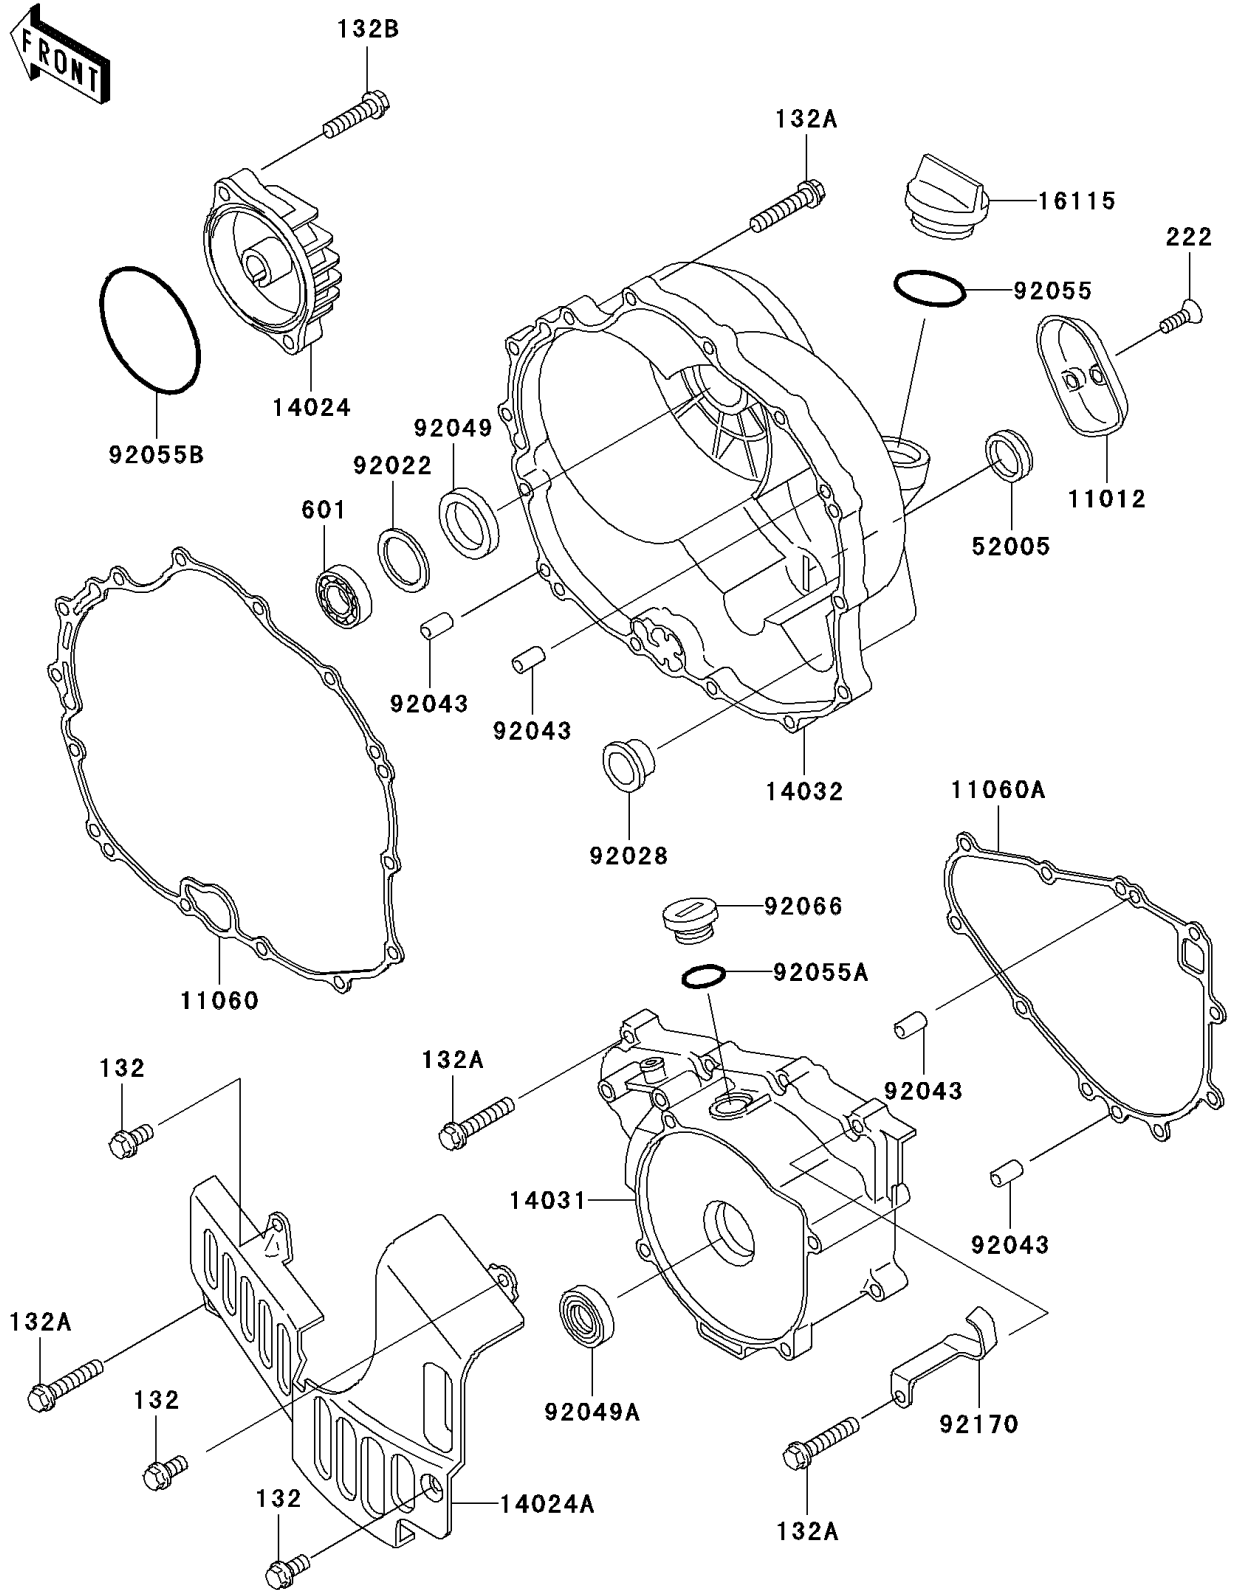

2004 Bayou 300 4X4 PARTS DIAGRAM

Engine Cover(s)

E1431

2004 Bayou 300 4X4 PARTS LIST

Engine Cover(s)

ITEM NAME	PART NUMBER	QUANTITY
BOLT-FLANGED-SMALL (Ref # 132)	132J0612	3
BOLT-FLANGED-SMALL (Ref # 132A)	132J0630	23
BOLT-FLANGED-SMALL (Ref # 132B)	132Y0625	2
SCREW-CSK-RD-CROS (Ref # 222)	222C0512	2
BEARING-BALL,#6202C3 (Ref # 601)	601B6202	1
CAP,CLUTCH RELEASE (Ref # 11012)	11012-1644	1
GASKET,CLUTCH COVER (Ref # 11060)	11060-1715	1
GASKET,GENERATOR COVER (Ref # 11060A)	11060-1716	1
COVER,OIL FILTER (Ref # 14024)	14024-1062	1
COVER (Ref # 14024A)	14024-1655	1
COVER-GENERATOR (Ref # 14031)	14031-1337	1
COVER-CLUTCH (Ref # 14032)	14032-1450	1
CAP-OIL FILLER (Ref # 16115)	16115-1009	1
GAUGE,OIL LEVEL (Ref # 52005)	52005-1009	1
WASHER,25.3X33X1 (Ref # 92022)	92022-1109	1
BUSHING (Ref # 92028)	92028-1544	1
PIN,6.2X8X14 (Ref # 92043)	92043-1263	4
SEAL-OIL,SCY 15X30X7 (Ref # 92049)	92049-1158	1
SEAL-OIL,TC25356 (Ref # 92049A)	92049-1317	1
RING-O,31.7X2.4 (Ref # 92055)	92055-049	1
RING-O (Ref # 92055A)	92055-1146	1
RING-O,63.6X2.4 (Ref # 92055B)	92055-1433	1
PLUG,COVER (Ref # 92066)	92066-1163	1
CLAMP (Ref # 92170)	92170-1065	1