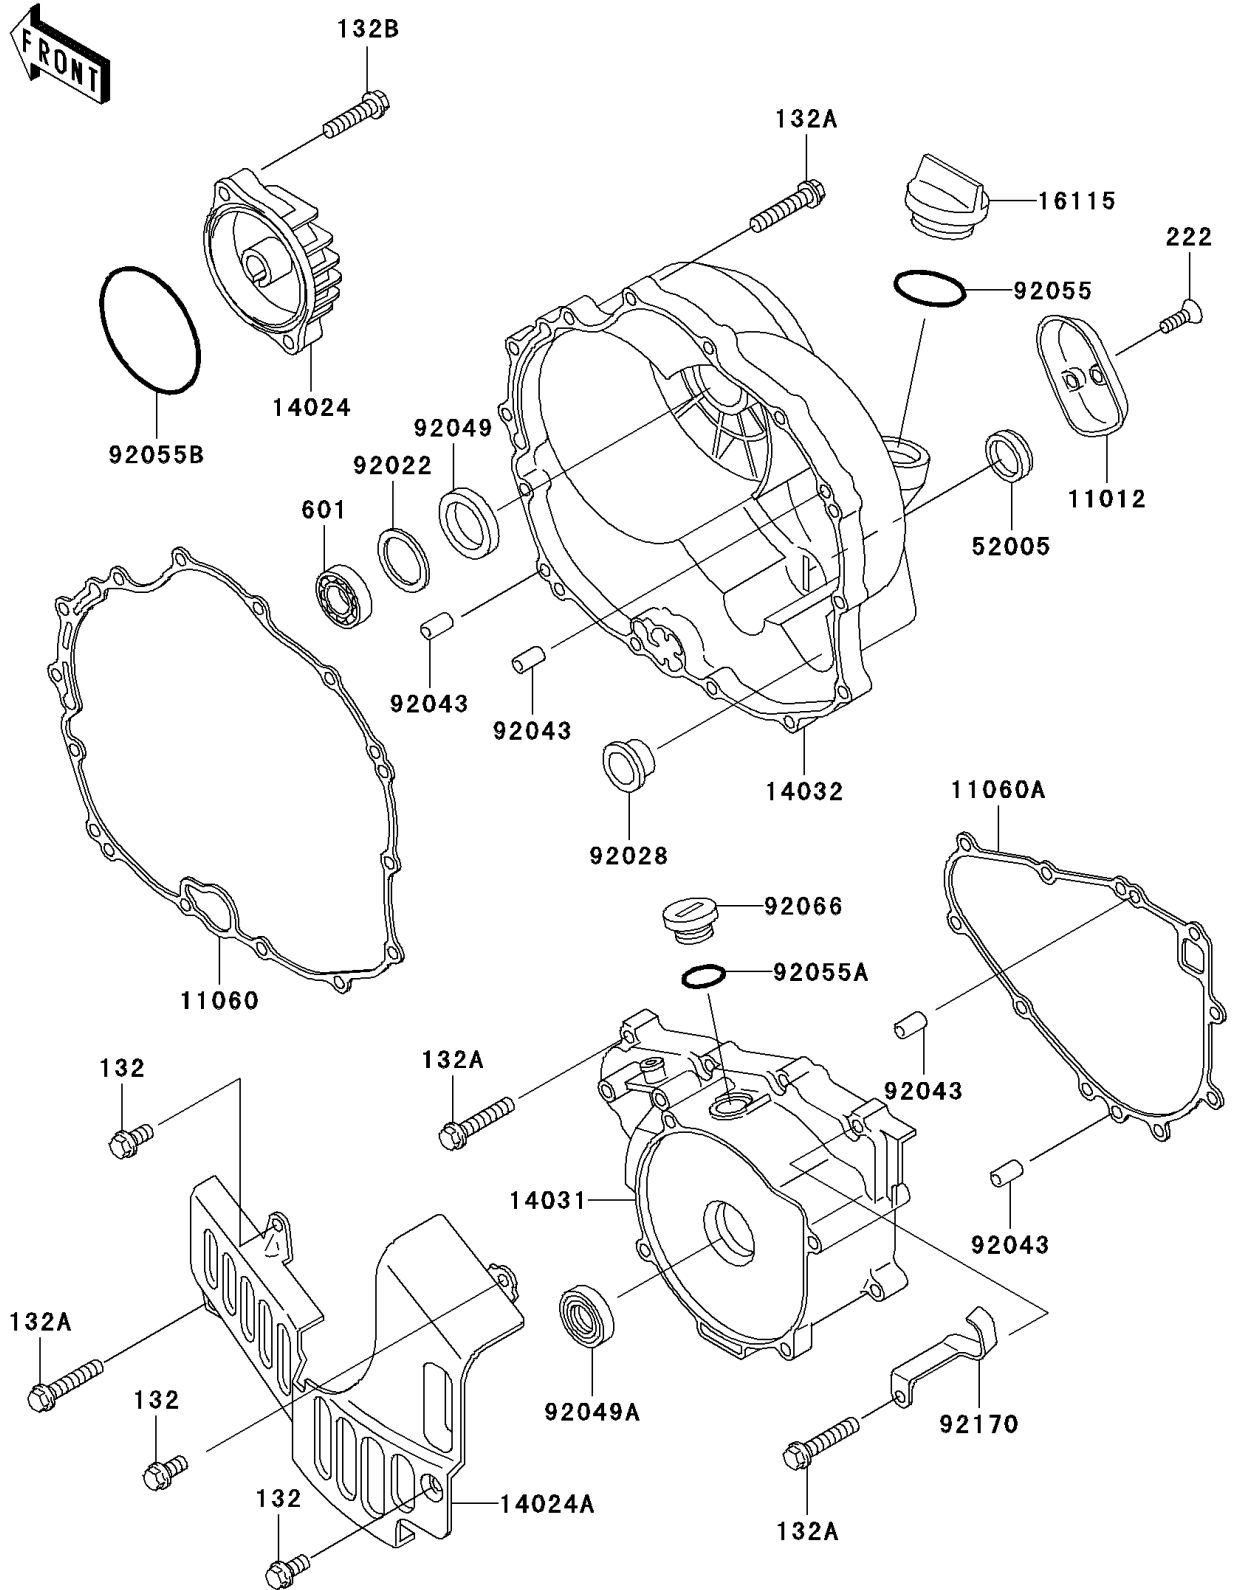

2005 Bayou 300 4X4 (Canada Only) PARTS DIAGRAM

Engine Cover(s)

E1431

2005 Bayou 300 4X4 (Canada Only) PARTS LIST

Engine Cover(s)

ITEM NAME	PART NUMBER	QUANTITY
BOLT-FLANGED-SMALL (Ref # 132)	132J0612	3
BOLT-FLANGED-SMALL (Ref # 132A)	132J0630	23
BOLT-FLANGED-SMALL (Ref # 132B)	132Y0625	2
SCREW-CSK-RD-CROS (Ref # 222)	222C0512	2
BEARING-BALL,#6202C3 (Ref # 601)	601B6202	1
CAP,CLUTCH RELEASE (Ref # 11012)	11012-1644	1
GASKET,CLUTCH COVER (Ref # 11060)	11060-1715	1
GASKET,GENERATOR COVER (Ref # 11060A)	11060-1716	1
COVER,OIL FILTER (Ref # 14024)	14024-1062	1
COVER (Ref # 14024A)	14024-1655	1
COVER-GENERATOR (Ref # 14031)	14031-1337	1
COVER-CLUTCH (Ref # 14032)	14032-1450	1
CAP-OIL FILLER (Ref # 16115)	16115-1009	1
GAUGE,OIL LEVEL (Ref # 52005)	52005-1009	1
WASHER,25.3X33X1 (Ref # 92022)	92022-1109	1
BUSHING (Ref # 92028)	92028-1544	1
PIN,6.2X8X14 (Ref # 92043)	92043-1263	4
SEAL-OIL,SCY 15X30X7 (Ref # 92049)	92049-1158	1
SEAL-OIL,TC25356 (Ref # 92049A)	92049-1317	1
RING-O,31.7X2.4 (Ref # 92055)	92055-049	1
RING-O (Ref # 92055A)	92055-1146	1
RING-O,63.6X2.4 (Ref # 92055B)	92055-1433	1
PLUG,COVER (Ref # 92066)	92066-1163	1
CLAMP (Ref # 92170)	92170-1065	1