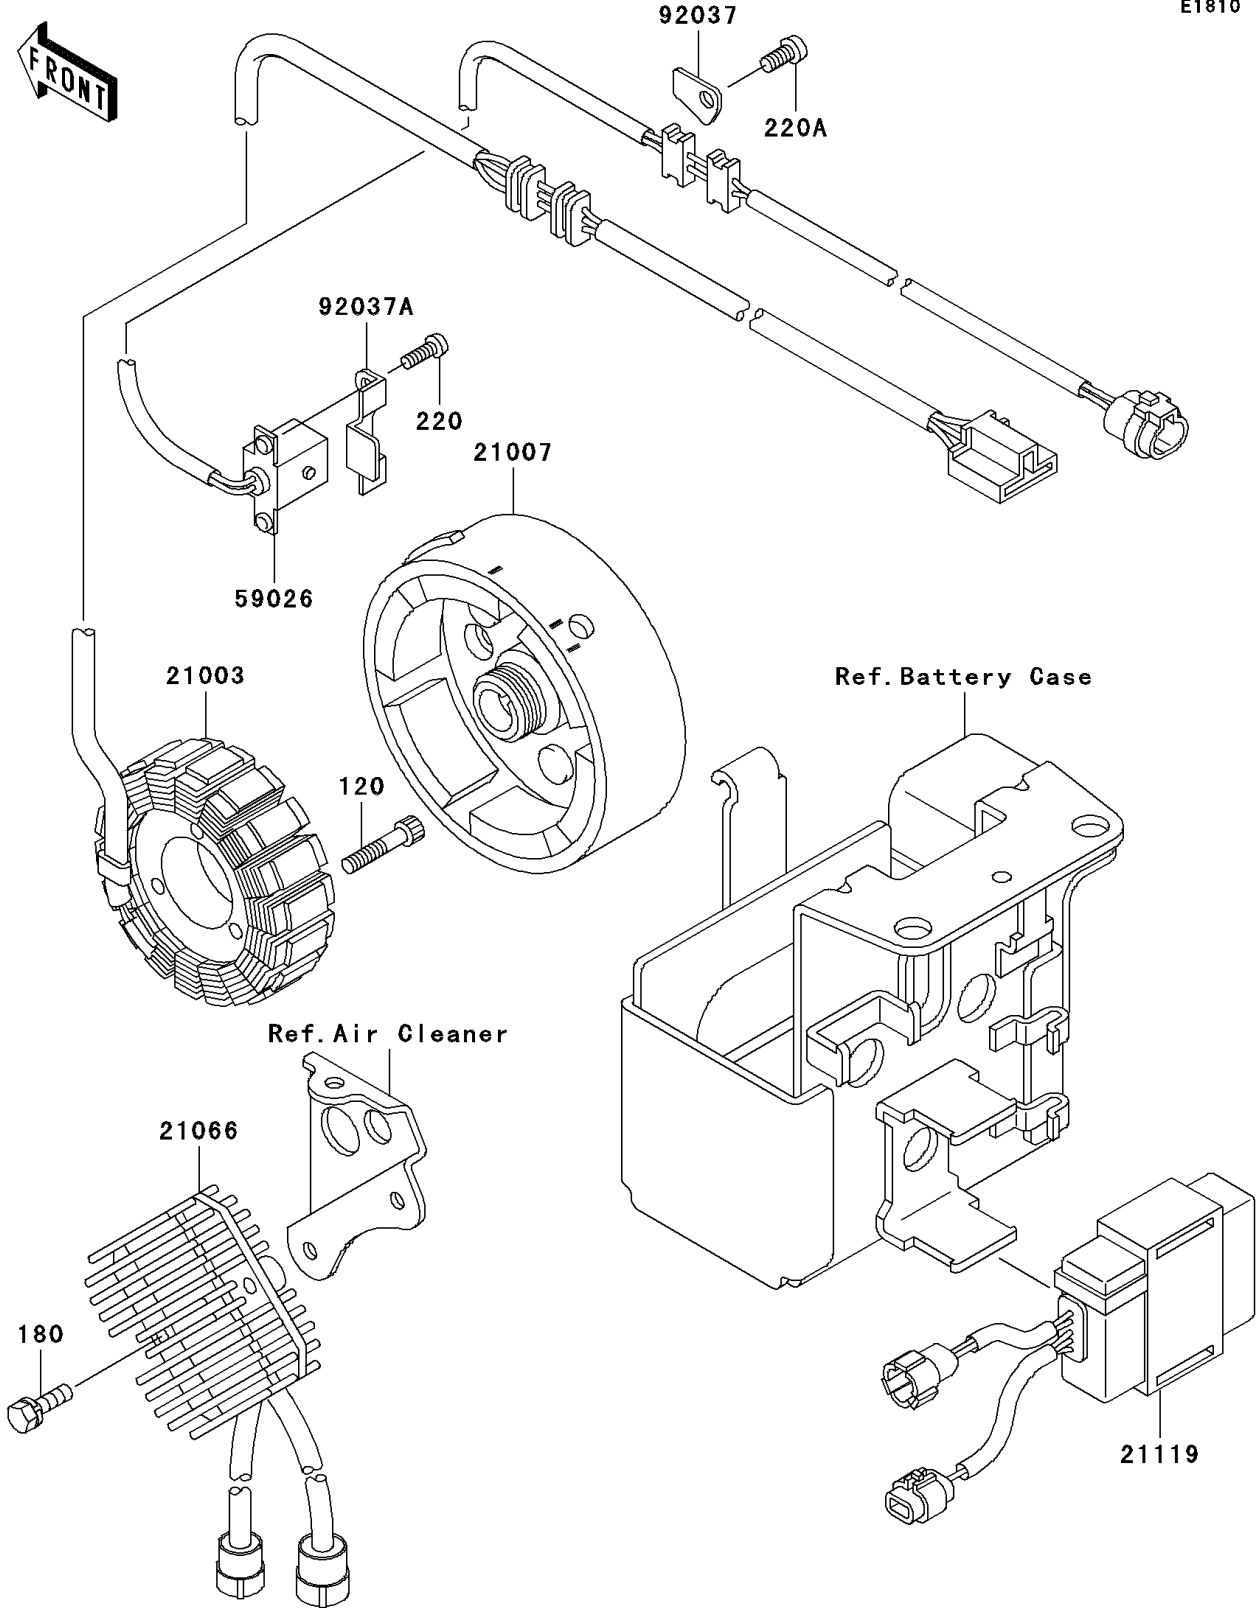

2003 Bayou 300 4X4 PARTS DIAGRAM

Generator

E1810

2003 Bayou 300 4X4 PARTS LIST

Generator

ITEM NAME	PART NUMBER	QUANTITY
BOLT-SOCKET,6X30 (Ref # 120)	120P0630	3
BOLT-UPSET-WS,6X25 (Ref # 180)	180D0625	2
SCREW-PAN-CROS (Ref # 220)	220B0514	2
SCREW-PAN-CROS,6X12 (Ref # 220A)	220B0612	1
STATOR (Ref # 21003)	21003-1276	1
ROTOR (Ref # 21007)	21007-1361	1
REGULATOR-VOLTAGE (Ref # 21066)	21066-1112	1
IGNITER (Ref # 21119)	21119-1369	1
COIL-PULSING (Ref # 59026)	59026-1092	1
CLAMP,WIRING HARNESS (Ref # 92037)	92037-1656	1
CLAMP (Ref # 92037A)	92037-1987	1