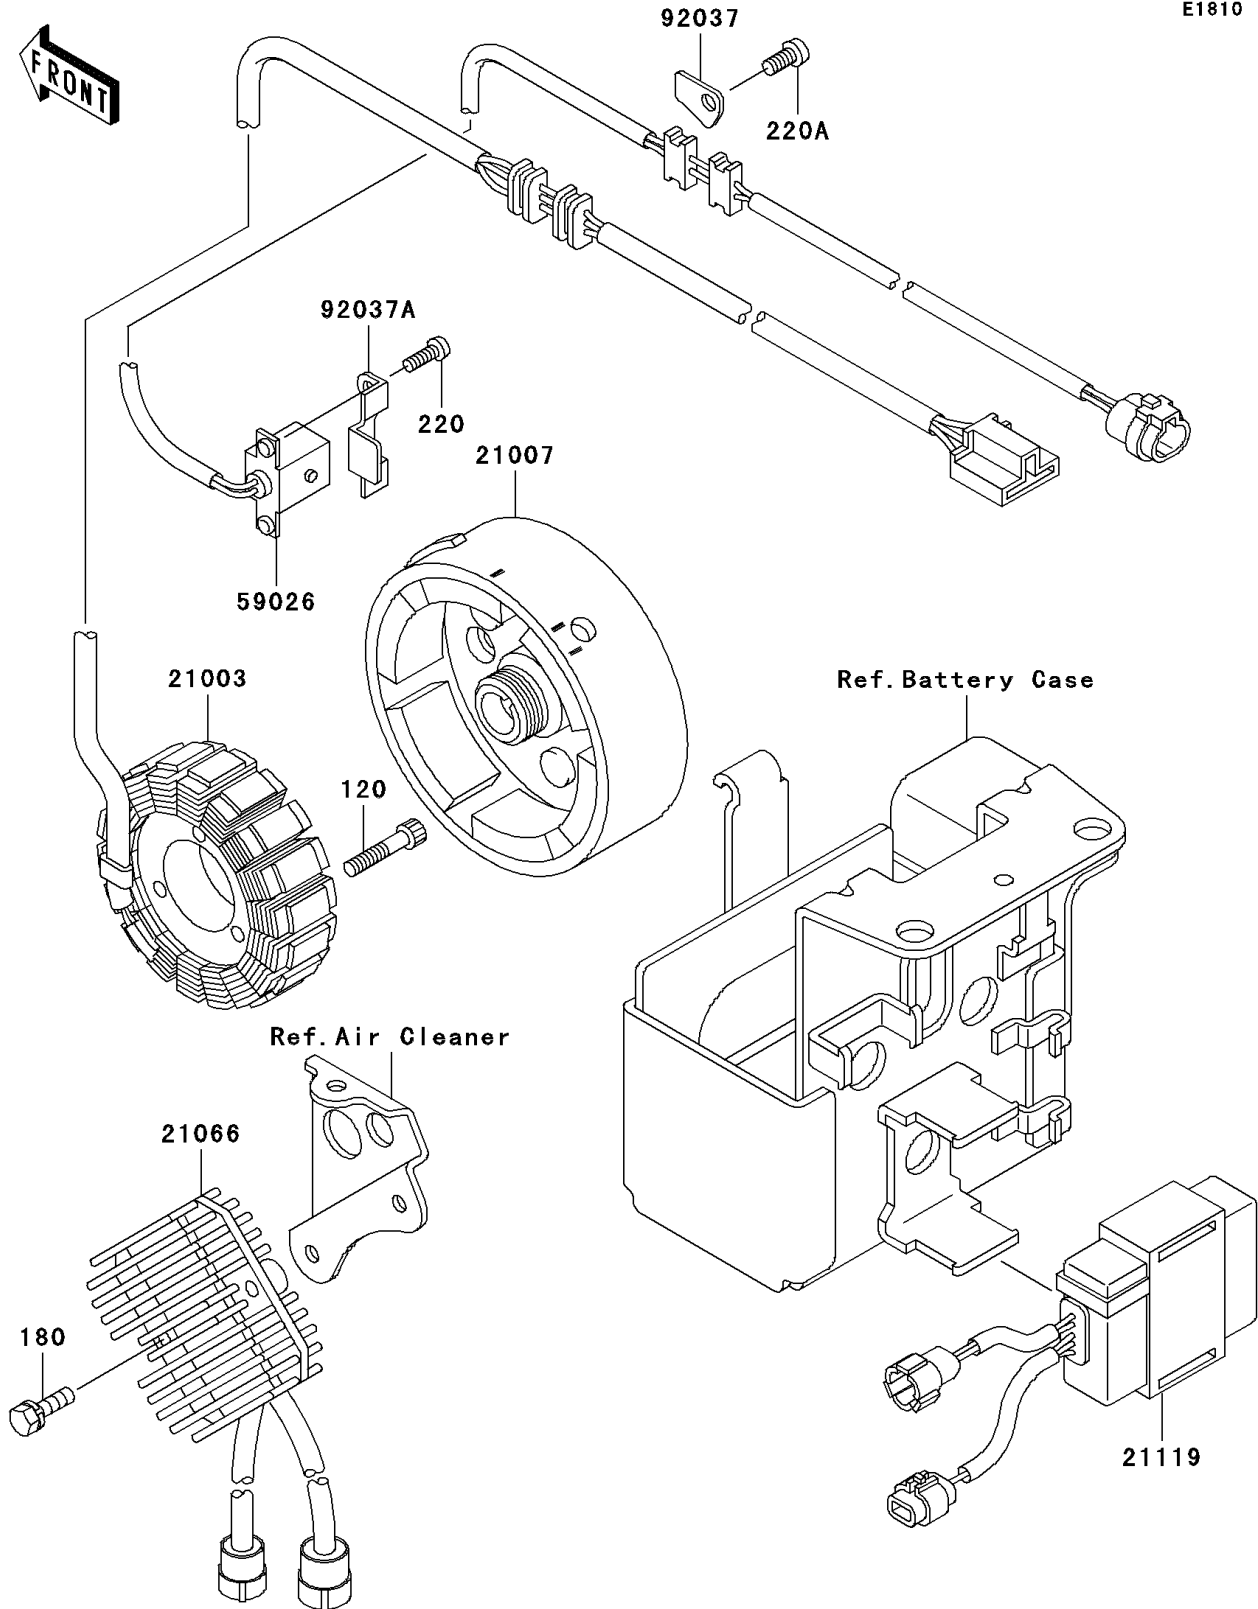

2005 Bayou 300 4X4 (Canada Only) PARTS DIAGRAM

Generator

E1810

2005 Bayou 300 4X4 (Canada Only) PARTS LIST

Generator

ITEM NAME	PART NUMBER	QUANTITY
BOLT-SOCKET,6X30 (Ref # 120)	120P0630	3
BOLT-UPSET-WS,6X25 (Ref # 180)	180D0625	2
SCREW-PAN-CROS (Ref # 220)	220B0514	2
SCREW-PAN-CROS,6X12 (Ref # 220A)	220B0612	1
STATOR (Ref # 21003)	21003-1276	1
ROTOR (Ref # 21007)	21007-1361	1
REGULATOR-VOLTAGE (Ref # 21066)	21066-1112	1
IGNITER (Ref # 21119)	21119-1369	1
COIL-PULSING (Ref # 59026)	59026-1092	1
CLAMP,WIRING HARNESS (Ref # 92037)	92037-1656	1
CLAMP (Ref # 92037A)	92037-1987	1