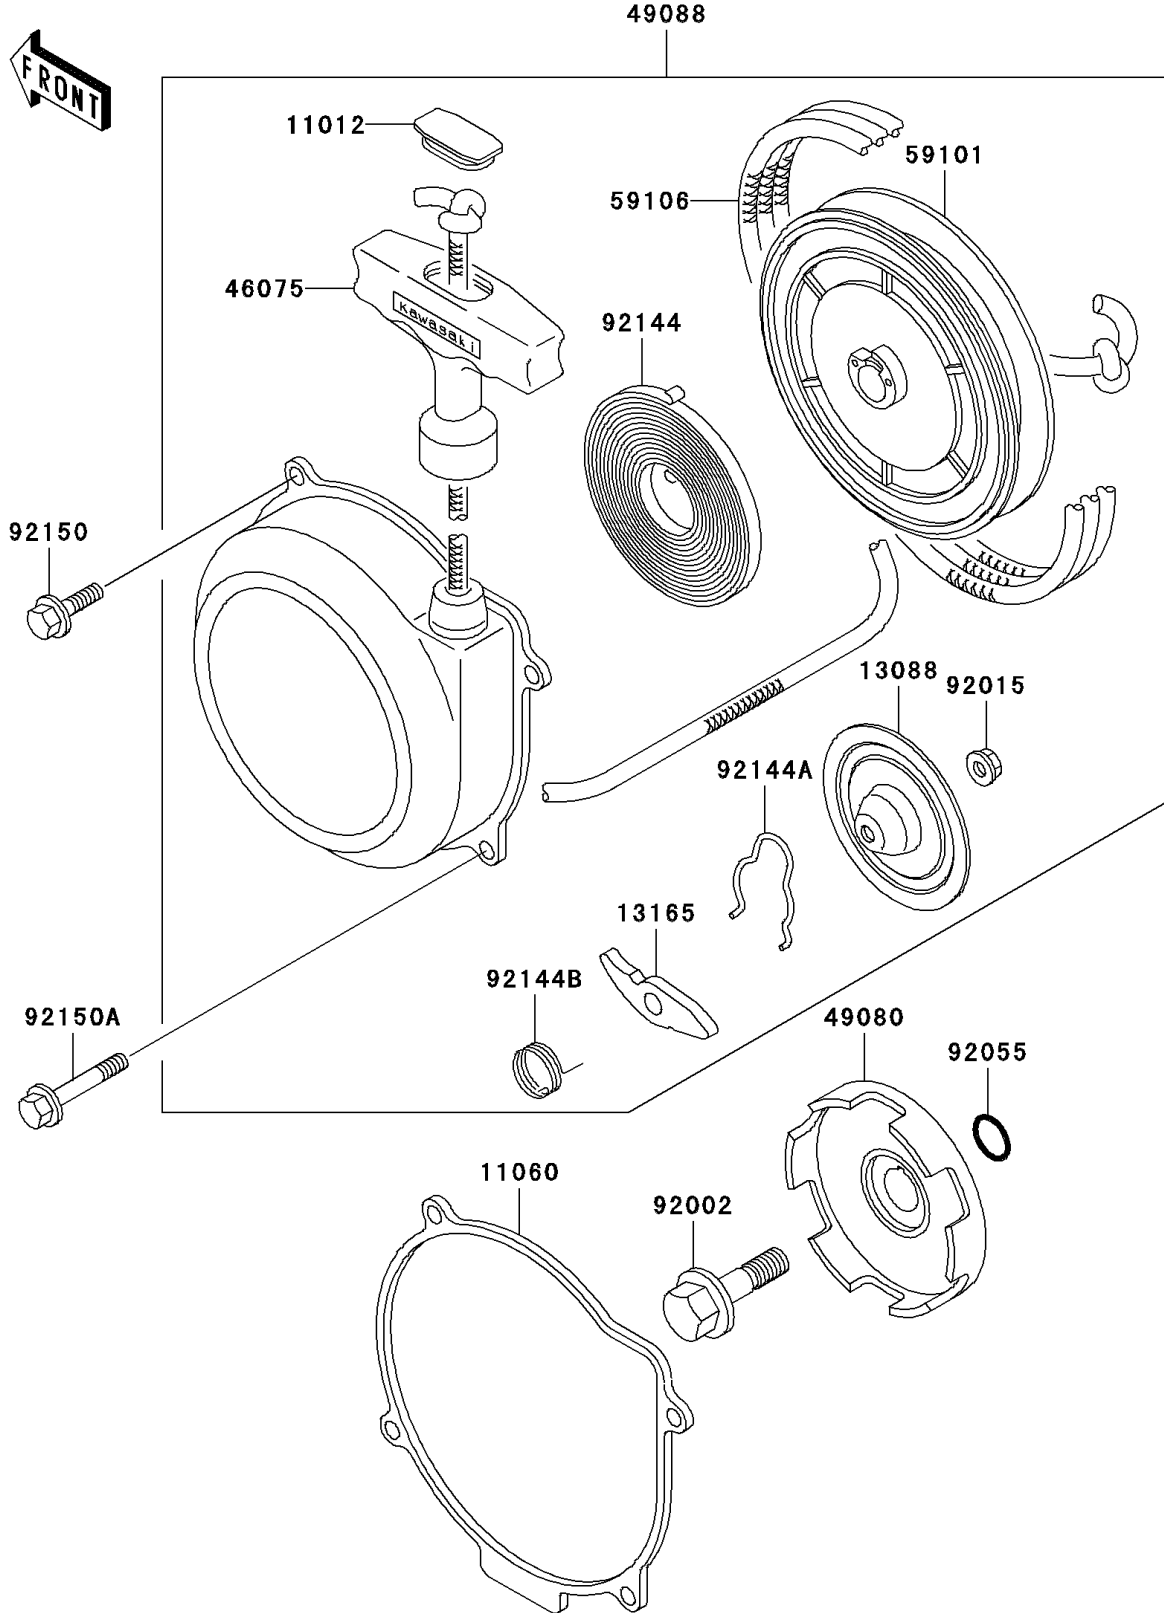

# 2005 Bayou 300 4X4 (Canada Only) PARTS DIAGRAM

Recoil Starter

E3040

## 2005 Bayou 300 4X4 (Canada Only) PARTS LIST

### Recoil Starter

ITEM NAME	PART NUMBER	QUANTITY
CAP,RECOIL GRIP (Ref # 11012)	11012-1420	1
GASKET,BLANK (Ref # 11060)	11060-1717	1
PLATE-FRICTION,RECOIL (Ref # 13088)	13088-1073	1
PAWL,RECOIL (Ref # 13165)	13165-1123	1
GRIP,RECOIL (Ref # 46075)	46075-1073	1
PULLEY-STARTING (Ref # 49080)	49080-1055	1
STARTER-RECOIL (Ref # 49088)	49088-1056	1
REEL (Ref # 59101)	59101-1109	1
ROPE (Ref # 59106)	59106-1103	1
BOLT,FLANGED,10X40 (Ref # 92002)	92002-1296	1
NUT,6MM (Ref # 92015)	92015-1464	1
RING-O,16.8MM (Ref # 92055)	92055-1235	1
SPRING,RECOIL (Ref # 92144)	92144-1205	1
SPRING,FRICTION (Ref # 92144A)	92144-1206	1
SPRING,RETURN (Ref # 92144B)	92144-1207	1
BOLT,6X14 (Ref # 92150)	92150-1916	3
BOLT (Ref # 92150A)	92150-1917	1