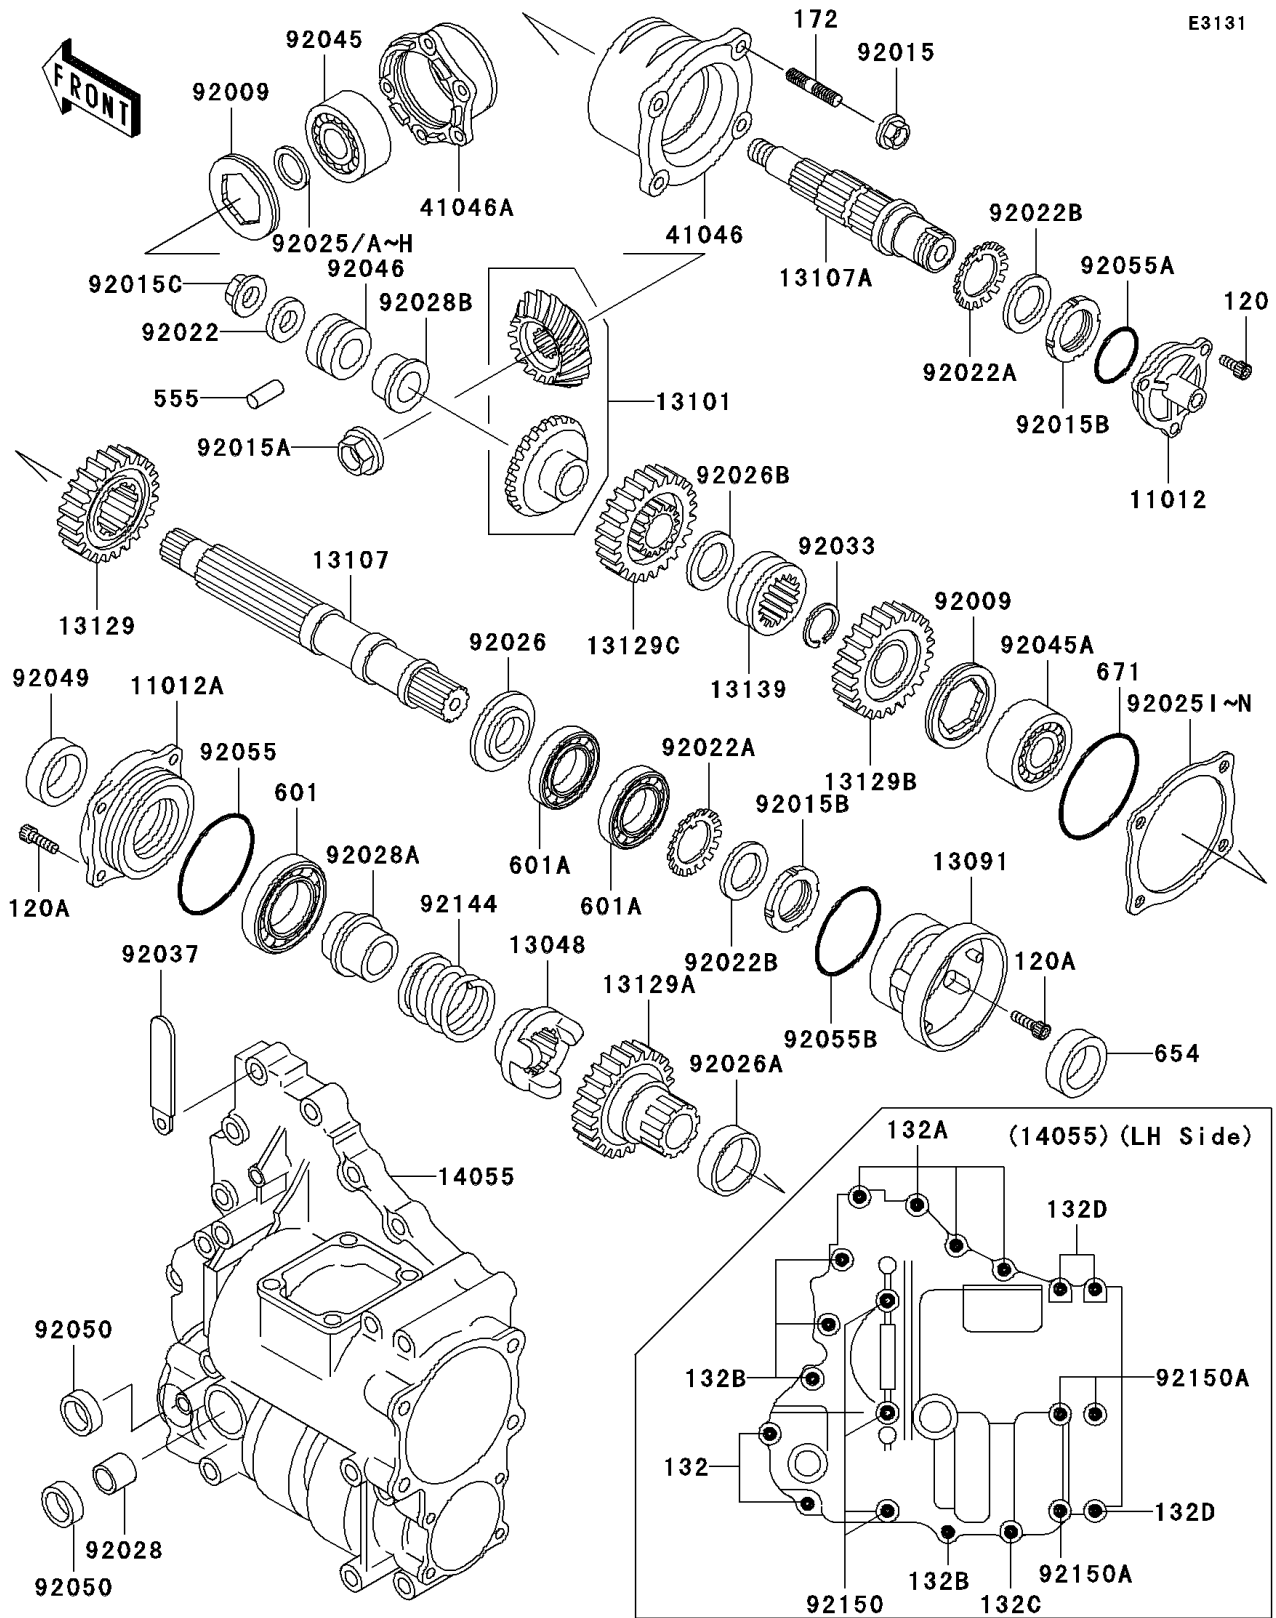

2005 Bayou 300 4X4 (Canada Only) PARTS DIAGRAM

Front Bevel Gear

2005 Bayou 300 4X4 (Canada Only) PARTS LIST

Front Bevel Gear

ITEM NAME	PART NUMBER	QUANTITY
CAP (Ref # 11012)	11012-1641	1
CAP (Ref # 11012A)	11012-1642	1
CAM-DAMPER (Ref # 13048)	13048-1075	1
HOLDER (Ref # 13091)	13091-1542	1
GEAR-ASSY,BEVEL (Ref # 13101)	13101-5078	1
SHAFT (Ref # 13107)	13107-1227	1
SHAFT (Ref # 13107A)	13107-1228	1
GEAR-TRANSMISSION SPUR,37T (Ref # 13129)	13129-1948	1
GEAR-TRANSMISSION SPUR,33T (Ref # 13129A)	13129-1949	1
GEAR-TRANSMISSION SPUR (Ref # 13129B)	13129-1950	1
GEAR-TRANSMISSION SPUR (Ref # 13129C)	13129-1951	1
SHIFTER (Ref # 13139)	13139-1056	1
CASE-GEAR (Ref # 14055)	14055-1133	1
HOUSING-BEARING (Ref # 41046)	41046-1088	1
HOUSING-BEARING,GEAR CASE,FR (Ref # 41046A)	41046-1098	1
SCREW,55MM (Ref # 92009)	92009-1384	2
NUT,8MM (Ref # 92015)	92015-1402	4
NUT,16MM (Ref # 92015A)	92015-1581	1
NUT,25MM (Ref # 92015B)	92015-1768	2
NUT,FLANGED,12MM (Ref # 92015C)	92015-1911	1
WASHER,12X24X2.3 (Ref # 92022)	92022-1890	1
WASHER,TOOTHED (Ref # 92022A)	92022-1990	2
WASHER,25.3X32X0.5 (Ref # 92022B)	92022-225	2
SHIM,20.3X28X1.3 (Ref # 92025)	92025-1533	AR
SHIM,20.3X28X0.7 (Ref # 92025A)	92025-1534	AR
SHIM,20.3X28X0.8 (Ref # 92025B)	92025-1535	AR
SHIM,20.3X28X0.9 (Ref # 92025C)	92025-1536	AR
SHIM,20.3X28X1.0 (Ref # 92025D)	92025-1537	AR
SHIM,20.3X28X1.2 (Ref # 92025E)	92025-1538	AR