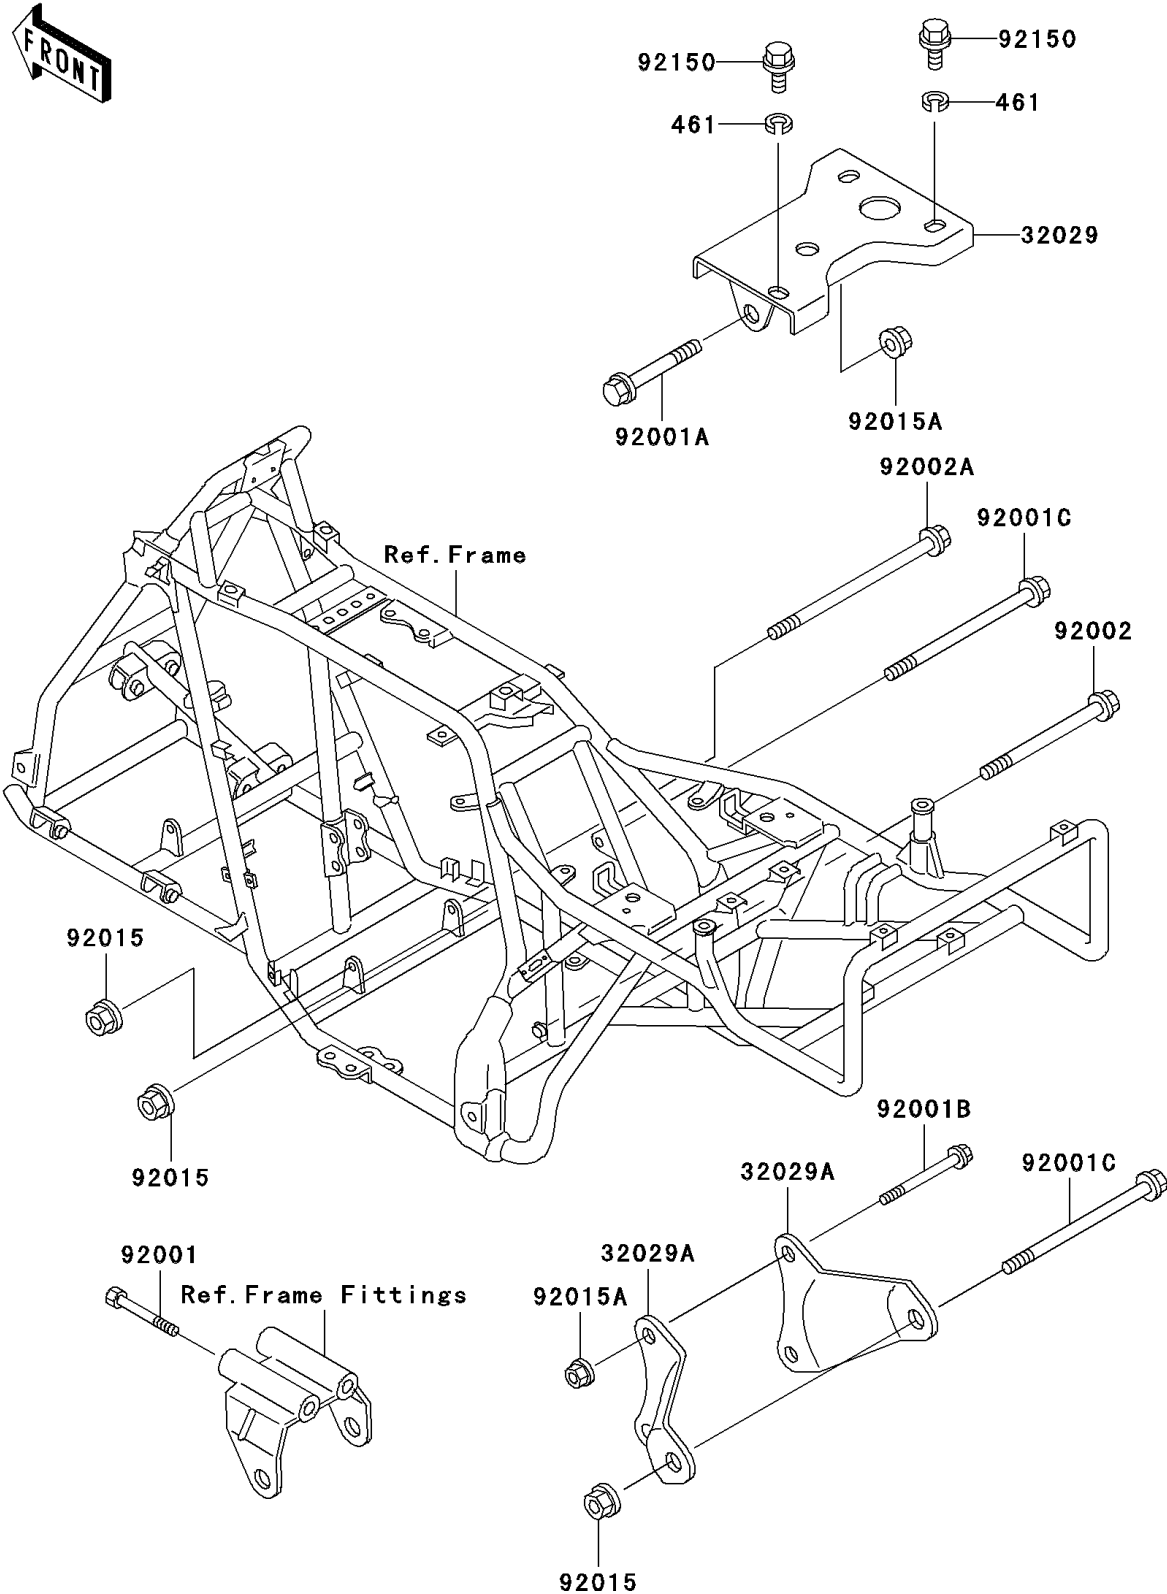

2005 Bayou 300 4X4 (Canada Only) PARTS DIAGRAM

Engine Mount

F2122

2005 Bayou 300 4X4 (Canada Only) PARTS LIST

Engine Mount

ITEM NAME	PART NUMBER	QUANTITY
WASHER-SPRING,8MM,BLACK (Ref # 461)	461K0800	3
BRACKET-ENGINE, TOP (Ref # 32029)	32029-1569	1
BRACKET-ENGINE,FR (Ref # 32029A)	32029-1614	2
BOLT,8X65 (Ref # 92001)	92001-1375	2
BOLT,FLANGED,8X60,BLACK (Ref # 92001A)	92001-1615	1
BOLT,FLANGED,8X85 (Ref # 92001B)	92001-1718	2
BOLT,FLANGED,10X160,BLACK (Ref # 92001C)	92001-1953	2
BOLT,FLANGED,10X130 (Ref # 92002)	92002-1087	1
BOLT,FLANGED,10X180 (Ref # 92002A)	92002-1546	1
NUT,FLANGED,10MM (Ref # 92015)	92015-1335	3
NUT,8MM (Ref # 92015A)	92015-1432	3
BOLT,FLANGED,8X14 (Ref # 92150)	92150-1066	3