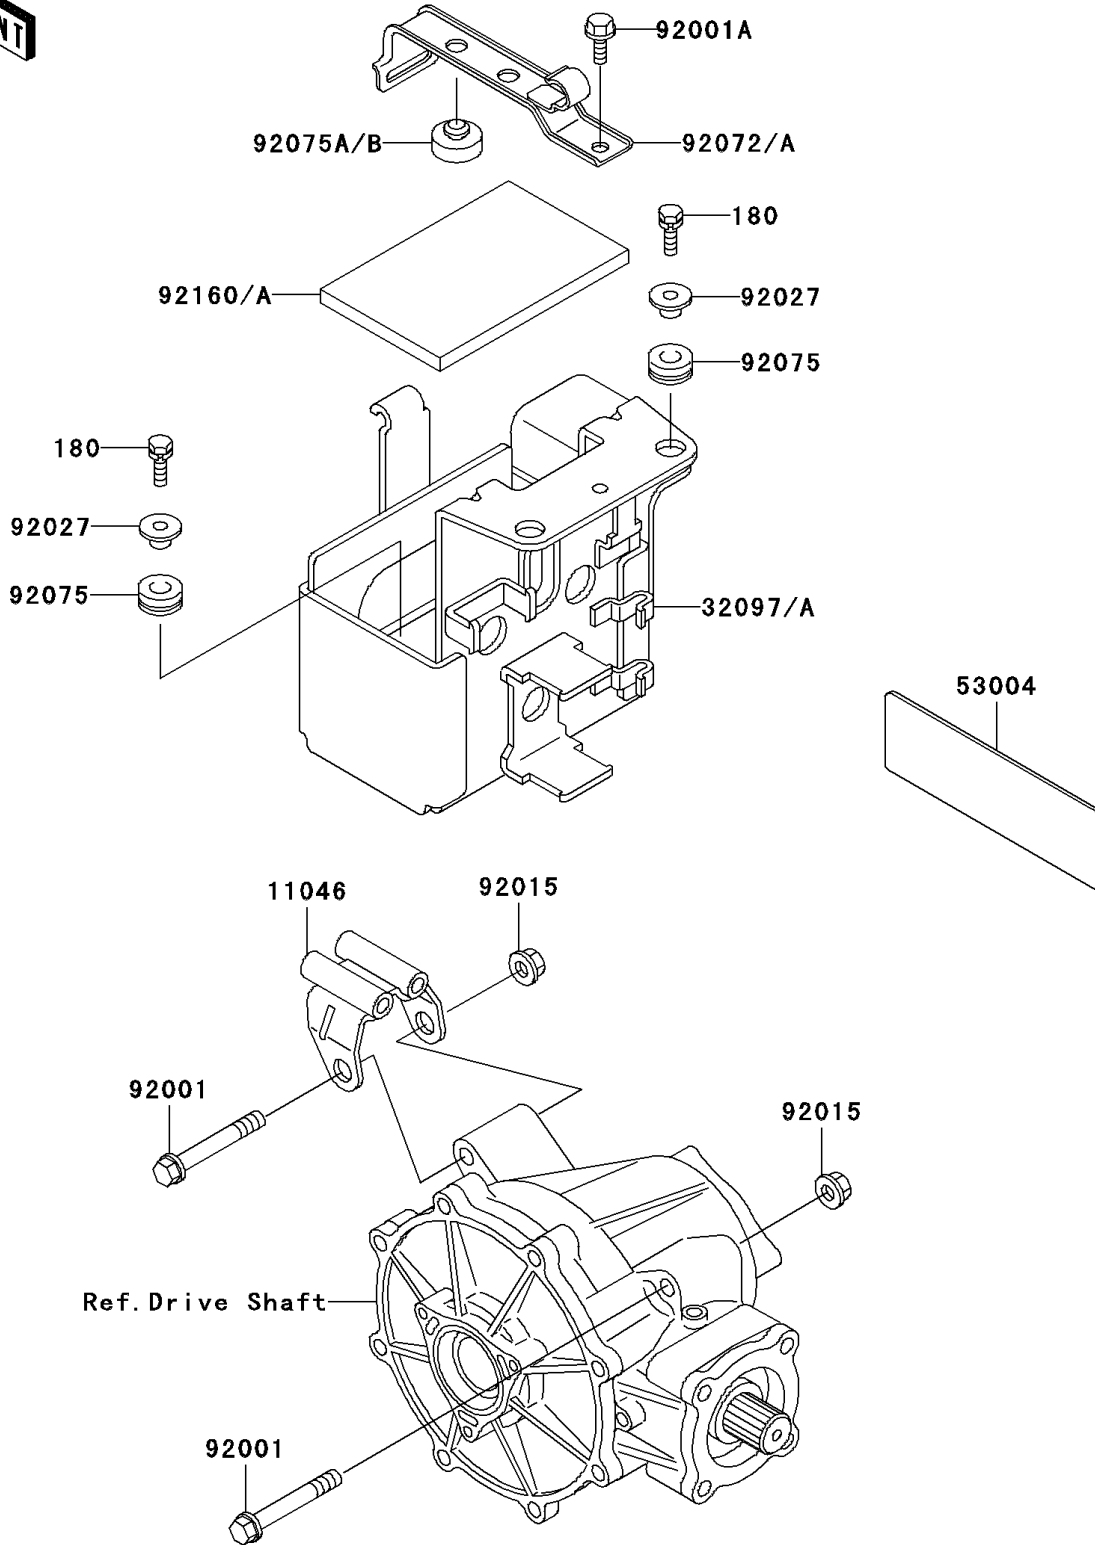

2005 Bayou 300 4X4 (Canada Only) PARTS DIAGRAM

Frame Fittings

F2131

2005 Bayou 300 4X4 (Canada Only) PARTS LIST

Frame Fittings

ITEM NAME	PART NUMBER	QUANTITY
BOLT-UPSET-WS (Ref # 180)	180D0620	4
BRACKET,DIFF FITTING (Ref # 11046)	11046-1221	1
CASE-BATTERY (Ref # 32097A)	32097-1185	1
MAT (Ref # 53004)	53004-1070	1
BOLT,FLANGED,10X70 (Ref # 92001)	92001-1618	3
BOLT,W/P,6X16 (Ref # 92001A)	92001-1860	1
NUT,FLANGED,10MM (Ref # 92015)	92015-1335	3
COLLAR,L=9.6 (Ref # 92027)	92027-1045	4
BAND,BATTERY (Ref # 92072A)	92072-1290	1
DAMPER (Ref # 92075)	92075-1167	4
DAMPER (Ref # 92075A)	92075-1876	2
DAMPER (Ref # 92160A)	92160-1266	2