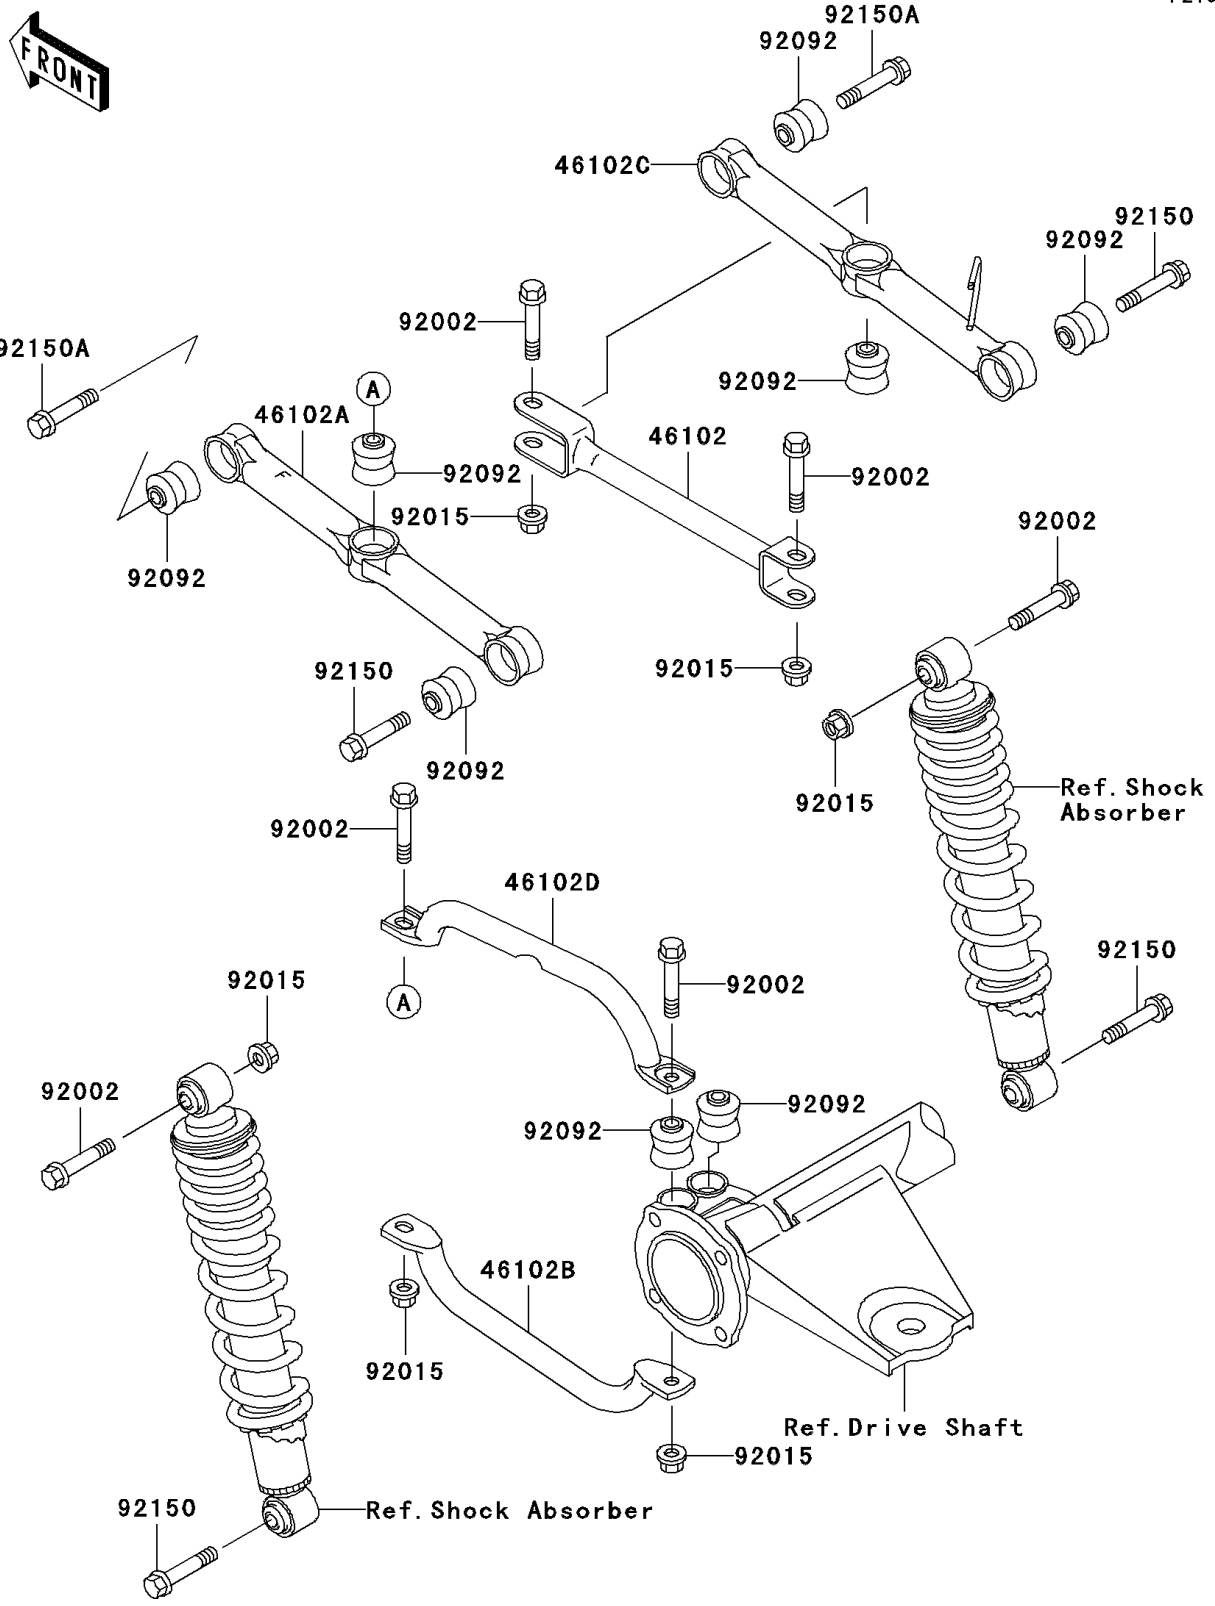

2005 Bayou 300 4X4 (Canada Only) PARTS DIAGRAM

Rear Suspension

F2153

2005 Bayou 300 4X4 (Canada Only) PARTS LIST

Rear Suspension

ITEM NAME	PART NUMBER	QUANTITY
ROD,SUSPENSION,RIGHT CROSS (Ref # 46102)	46102-1213	1
ROD,SUSPENSION,RR,LH,OUTSIDE (Ref # 46102A)	46102-1241	1
ROD,SUSPENSION,RR,LH,INSIDE (Ref # 46102B)	46102-1242	1
ROD,SUSPENSION,RR,RH,OUTSIDE (Ref # 46102C)	46102-1243	1
ROD,SUSPENSION,LEFT CROSS (Ref # 46102D)	46102-1330	1
BOLT,FLANGED,10X53.5 (Ref # 92002)	92002-1529	6
NUT,LOCK,10MM (Ref # 92015)	92015-1597	6
BUSHING-RUBBER (Ref # 92092)	92092-1064	8
BOLT,FLANGED,10X49 (Ref # 92150)	92150-1048	4
BOLT,FLANGED,10X52 (Ref # 92150A)	92150-1070	2