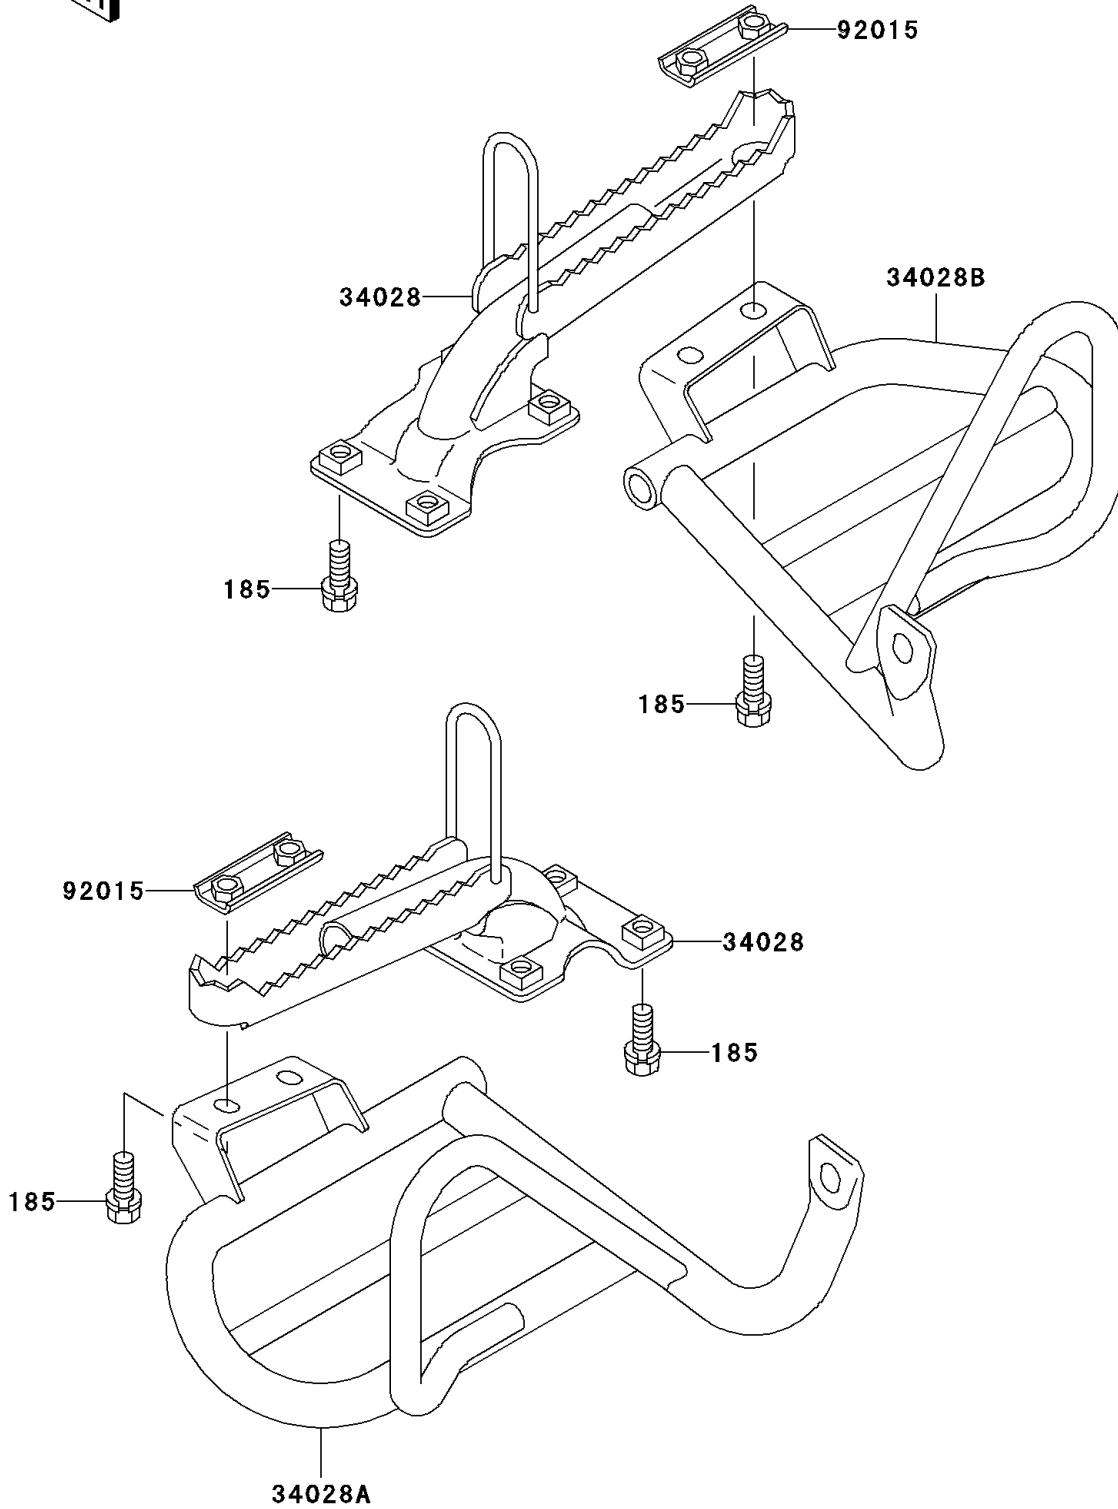

2005 Bayou 300 4X4 (Canada Only) PARTS DIAGRAM

Footrests

F2160

2005 Bayou 300 4X4 (Canada Only) PARTS LIST

Footrests

ITEM NAME	PART NUMBER	QUANTITY
BOLT-UPSET-WSP-SMALL,8X20 (Ref # 185)	185J0820	12
STEP (Ref # 34028)	34028-1271	2
STEP,FOOT BOARD,LH (Ref # 34028A)	34028-1399	1
STEP,FOOT BOARD,RH (Ref # 34028B)	34028-1400	1
NUT (Ref # 92015)	92015-1732	2