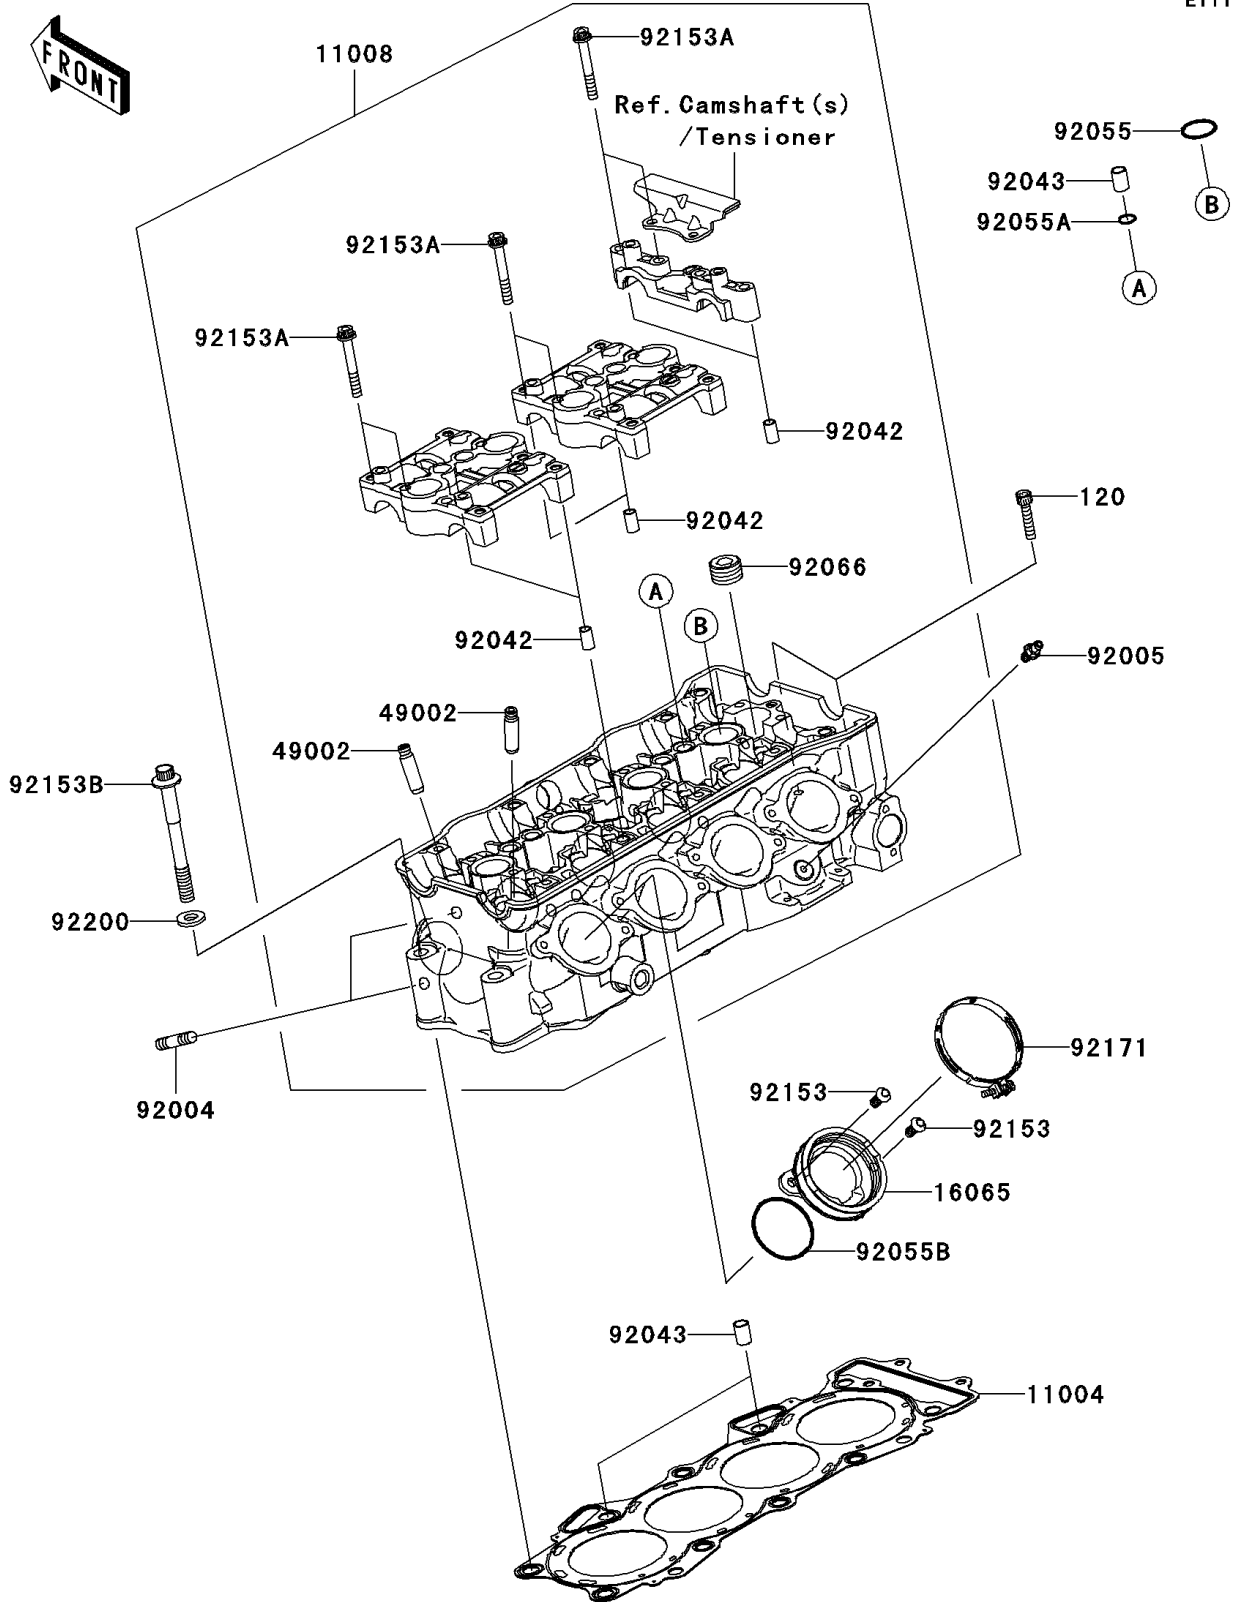

2007 Ninja® ZX™-6R PARTS DIAGRAM

Cylinder Head

E1111

2007 Ninja® ZX™-6R PARTS LIST

Cylinder Head

ITEM NAME	PART NUMBER	QUANTITY
BOLT-SOCKET,6X30 (Ref # 120)	120CD0630	2
GASKET-HEAD (Ref # 11004)	11004-0078	1
HEAD-COMP-CYLINDER (Ref # 11008)	11008-0095	1
HOLDER-CARBURETOR (Ref # 16065)	16065-0035	4
GUIDE-VALVE (Ref # 49002)	49002-1152	AR
STUD,8X22 (Ref # 92004)	92004-0025	8
FITTING (Ref # 92005)	92005-1273	1
PIN,DOWEL,6.3X8X14 (Ref # 92042)	92042-007	6
PIN,8.2X10X14 (Ref # 92043)	92043-1264	6
RING-O,25.5X2 (Ref # 92055)	92055-0074	4
RING-O,11.5X1.5 (Ref # 92055A)	92055-0133	4
RING-O,42X1.9 (Ref # 92055B)	92055-0186	4
PLUG,PT1/2X12.5 (Ref # 92066)	92066-0002	4
BOLT,TORX,M6X14 (Ref # 92153)	92153-0406	8
BOLT,SOCKET,6X45 (Ref # 92153A)	92153-0656	20
BOLT,FLANGED,9X90 (Ref # 92153B)	92153-1610	10
CLAMP,60MM (Ref # 92171)	92171-0729	4
WASHER,9.2X19X2.3 (Ref # 92200)	92200-0193	10