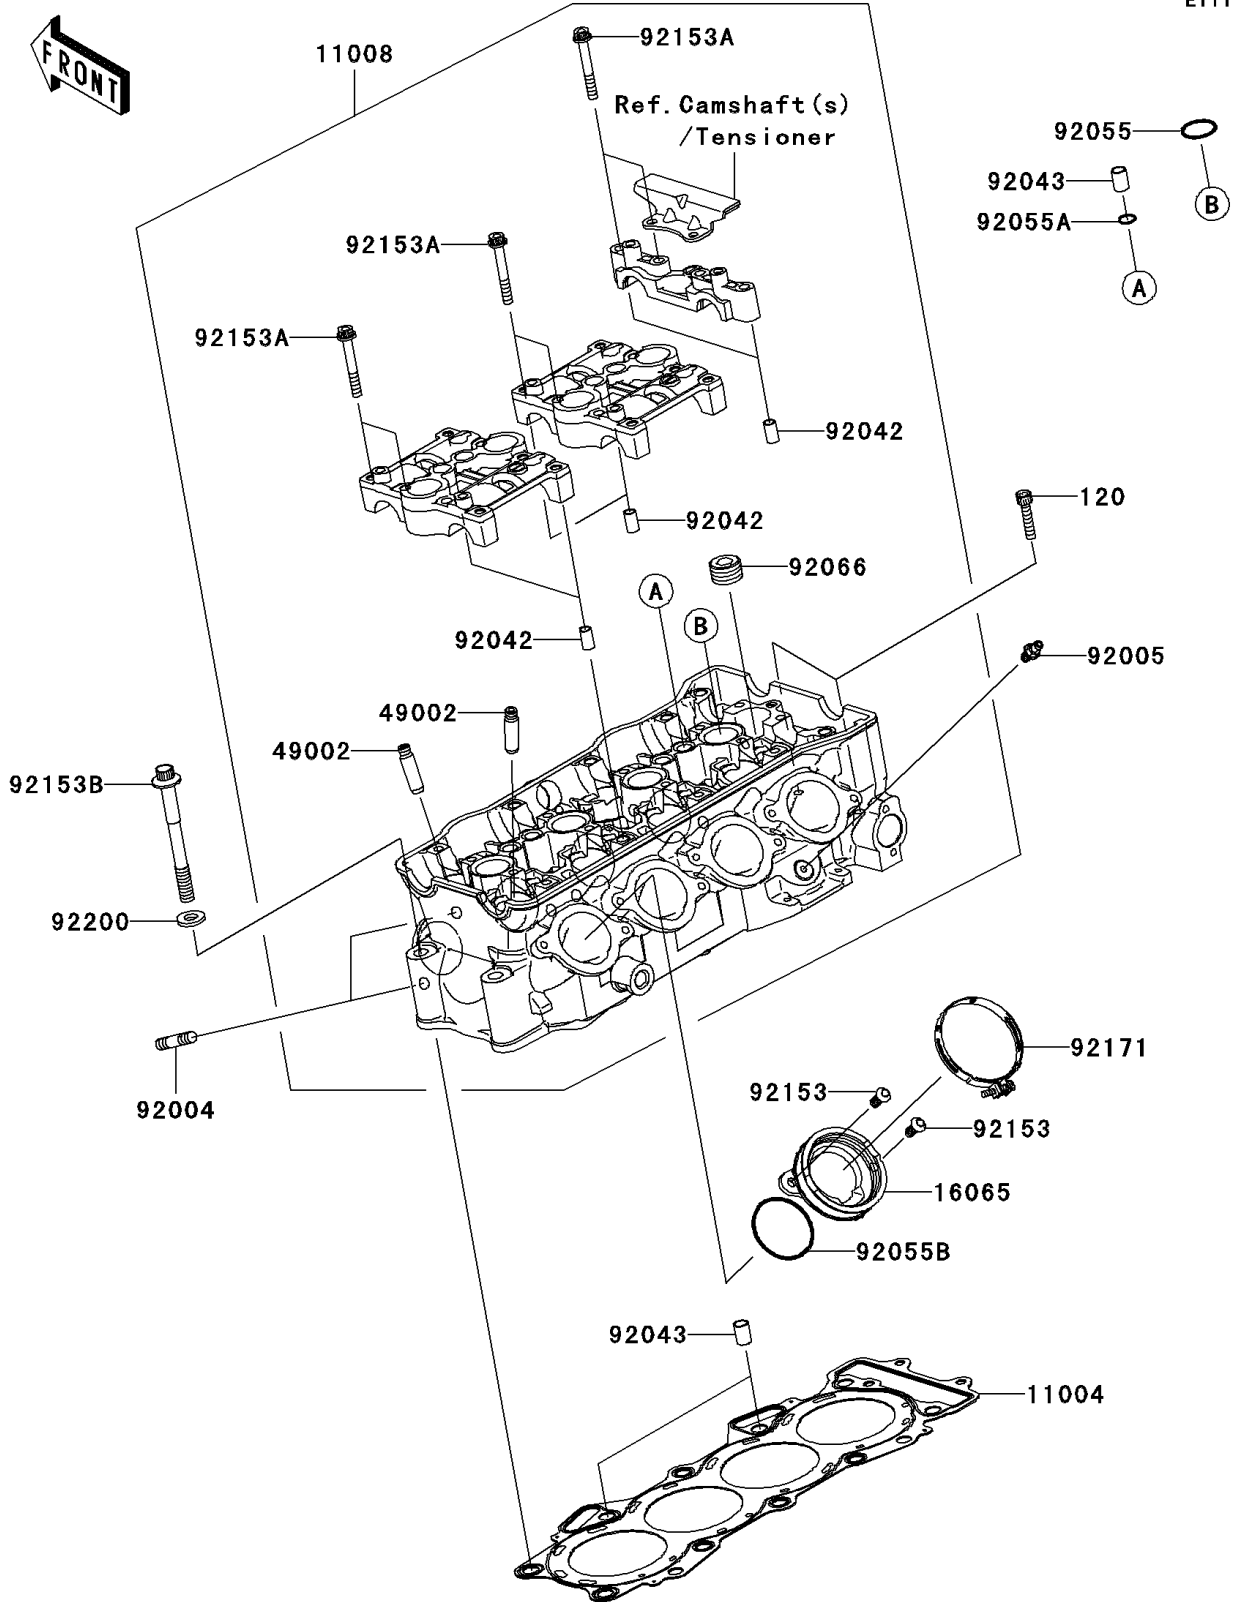

2008 Ninja® ZX™-6R PARTS DIAGRAM

Cylinder Head

E1111

2008 Ninja® ZX™ -6R PARTS LIST

Cylinder Head

ITEM NAME	PART NUMBER	QUANTITY
BOLT-SOCKET,6X30 (Ref # 120)	120CD0630	2
GASKET-HEAD (Ref # 11004)	11004-0078	1
HEAD-COMP-CYLINDER (Ref # 11008)	11008-0095	1
HOLDER-CARBURETOR (Ref # 16065)	16065-0035	4
GUIDE-VALVE (Ref # 49002)	49002-1152	AR
STUD,8X22 (Ref # 92004)	92004-0025	8
FITTING (Ref # 92005)	92005-1273	1
PIN,DOWEL,6.3X8X14 (Ref # 92042)	92042-007	6
PIN,8.2X10X14 (Ref # 92043)	92043-1264	6
RING-O,25.5X2 (Ref # 92055)	92055-0074	4
RING-O,11.5X1.5 (Ref # 92055A)	92055-0133	4
RING-O,42X1.9 (Ref # 92055B)	92055-0186	4
PLUG,PT1/2X12.5 (Ref # 92066)	92066-0002	4
BOLT,TORX,M6X14 (Ref # 92153)	92153-0406	8
BOLT,SOCKET,6X45 (Ref # 92153A)	92153-0656	20
BOLT,FLANGED,9X90 (Ref # 92153B)	92153-1610	10
CLAMP,60MM (Ref # 92171)	92171-0729	4
WASHER,9.2X19X2.3 (Ref # 92200)	92200-0193	10