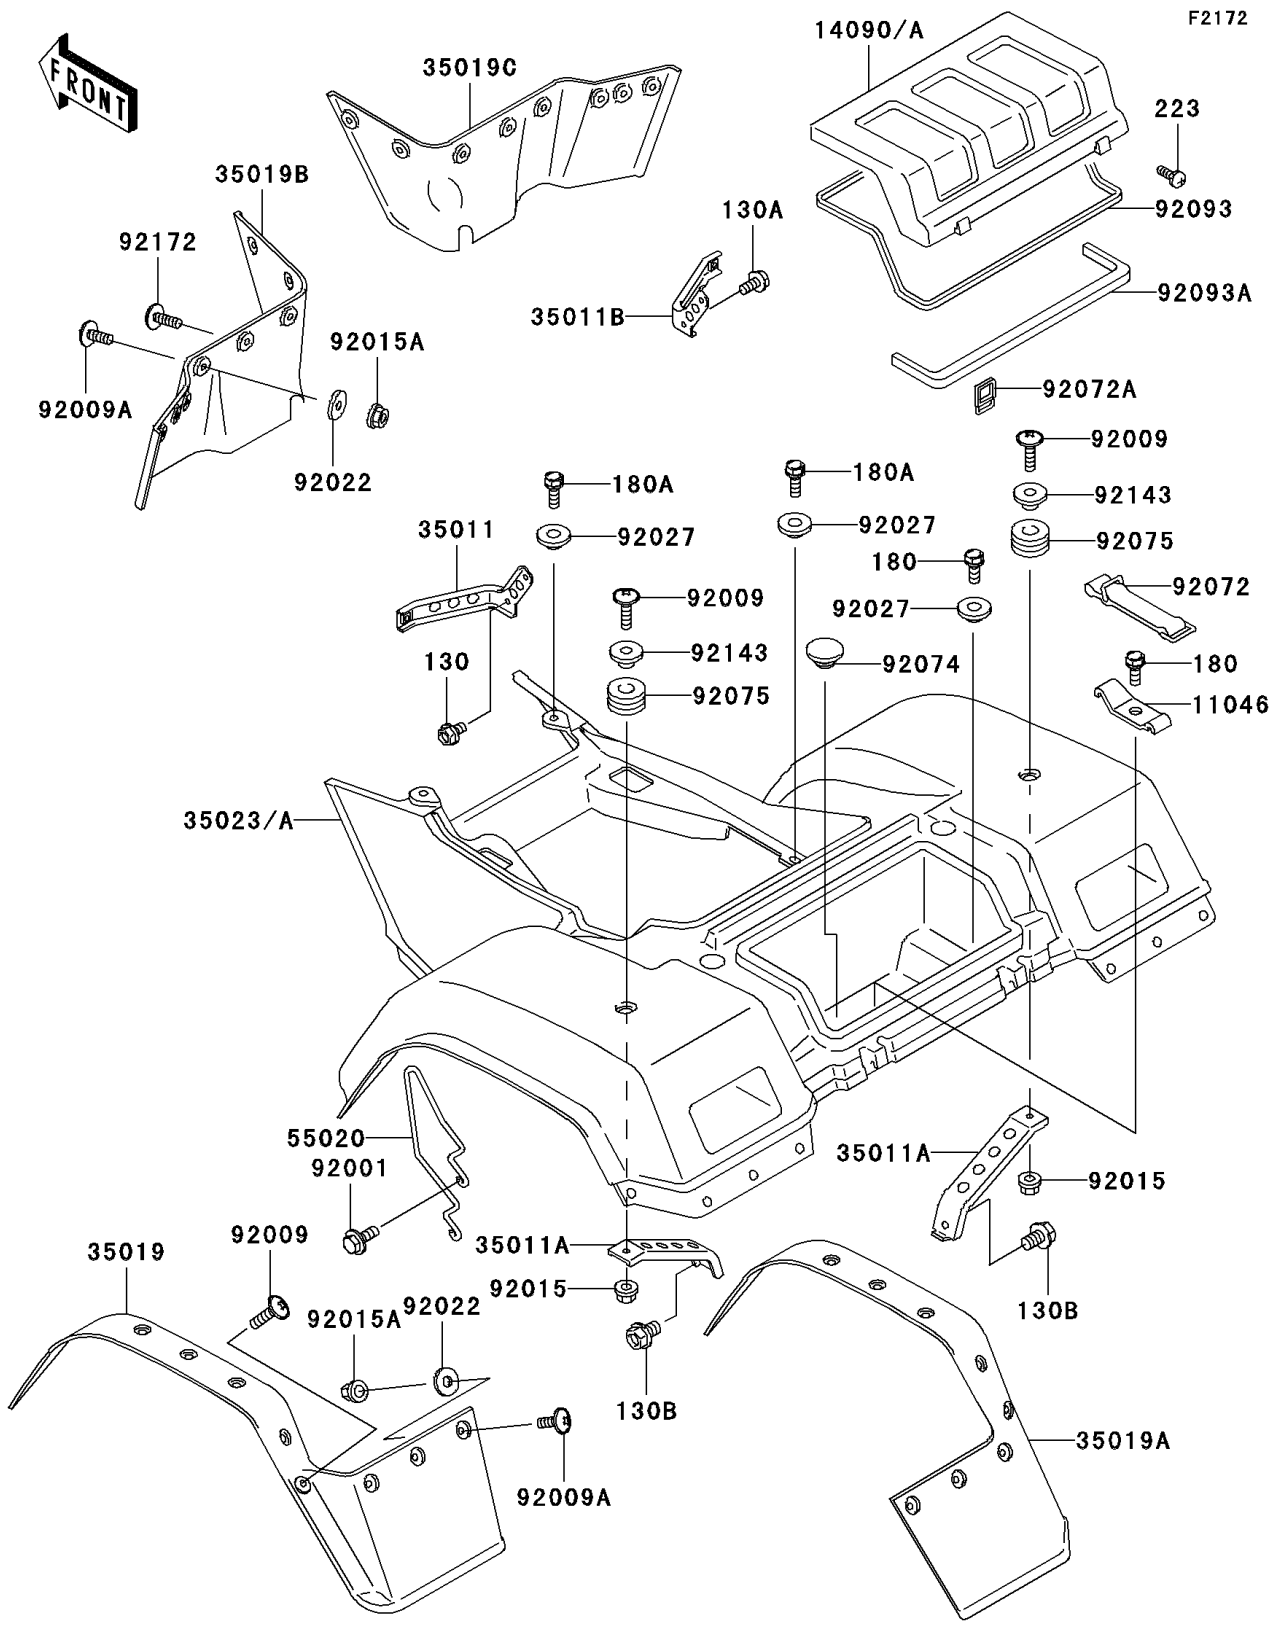

2003 Bayou 300 4X4 PARTS DIAGRAM

Rear Fender(s)

2003 Bayou 300 4X4 PARTS LIST

Rear Fender(s)

ITEM NAME	PART NUMBER	QUANTITY
BOLT-FLANGED,6X10 (Ref # 130)	130B0610	2
BOLT-FLANGED,6X12 (Ref # 130A)	130B0612	2
BOLT-FLANGED,8X12 (Ref # 130B)	130B0812	2
BOLT-UPSET-WS (Ref # 180)	180D0614	2
BOLT-UPSET-WS (Ref # 180A)	180D0618	4
SCREW-PAN-WS-CROS,4X6 (Ref # 223)	223C0406	2
BRACKET,BAND (Ref # 11046)	11046-1319	1
COVER,REAR FENDER,A.RED (Ref # 14090)	14090-1160-260	1
COVER,REAR FENDER,H.GREEN (Ref # 14090A)	14090-1160-6A	1
STAY,REAR FENDER,FR,LH (Ref # 35011)	35011-1423	1
STAY,REAR FENDER,UPP (Ref # 35011A)	35011-1424	2
STAY,REAR FENDER,FR,RH (Ref # 35011B)	35011-1440	1
FLAP,RR,LH,BLACK (Ref # 35019)	35019-1298-6Z	1
FLAP,RR,RH,BLACK (Ref # 35019A)	35019-1299-6Z	1
FLAP,RR,LWR,LH,F.BLACK (Ref # 35019B)	35019-1325-6Z	1
FLAP,RR,LWR,RH,F.BLACK (Ref # 35019C)	35019-1326-6Z	1
FENDER-REAR,A.RED (Ref # 35023)	35023-1332-260	1
FENDER-REAR,H.GREEN (Ref # 35023A)	35023-1332-6A	1
GUARD (Ref # 55020)	55020-1322	1
BOLT,6X18 (Ref # 92001)	92001-1342	2
SCREW,6X22,BLACK (Ref # 92009)	92009-1256	4
SCREW,6X16 (Ref # 92009A)	92009-1621	34
NUT,FLANGED,6MM,BLACK (Ref # 92015)	92015-1233	2
NUT,LOCK,FLANGED,6MM (Ref # 92015A)	92015-1675	36
WASHER,6.5X16X1.0 (Ref # 92022)	92022-1093	36
COLLAR,L=4.7 (Ref # 92027)	92027-1964	5
BAND (Ref # 92072)	92072-1085	1
BAND,REAR FENDER COVER (Ref # 92072A)	92072-1291	2
PLUG,11X3.2 (Ref # 92074)	92074-038	1

2003 Bayou 300 4X4 PARTS LIST

Rear Fender(s)

ITEM NAME	PART NUMBER	QUANTITY
DAMPER,CASE (Ref # 92075)	92075-222	2
SEAL,REAR FENDER COVER (Ref # 92093)	92093-1262	1
SEAL,REAR FENDER COVER (Ref # 92093A)	92093-1539	1
COLLAR,L=9.6 (Ref # 92143)	92143-1016	2
SCREW,6X18 (Ref # 92172)	92172-0002	2