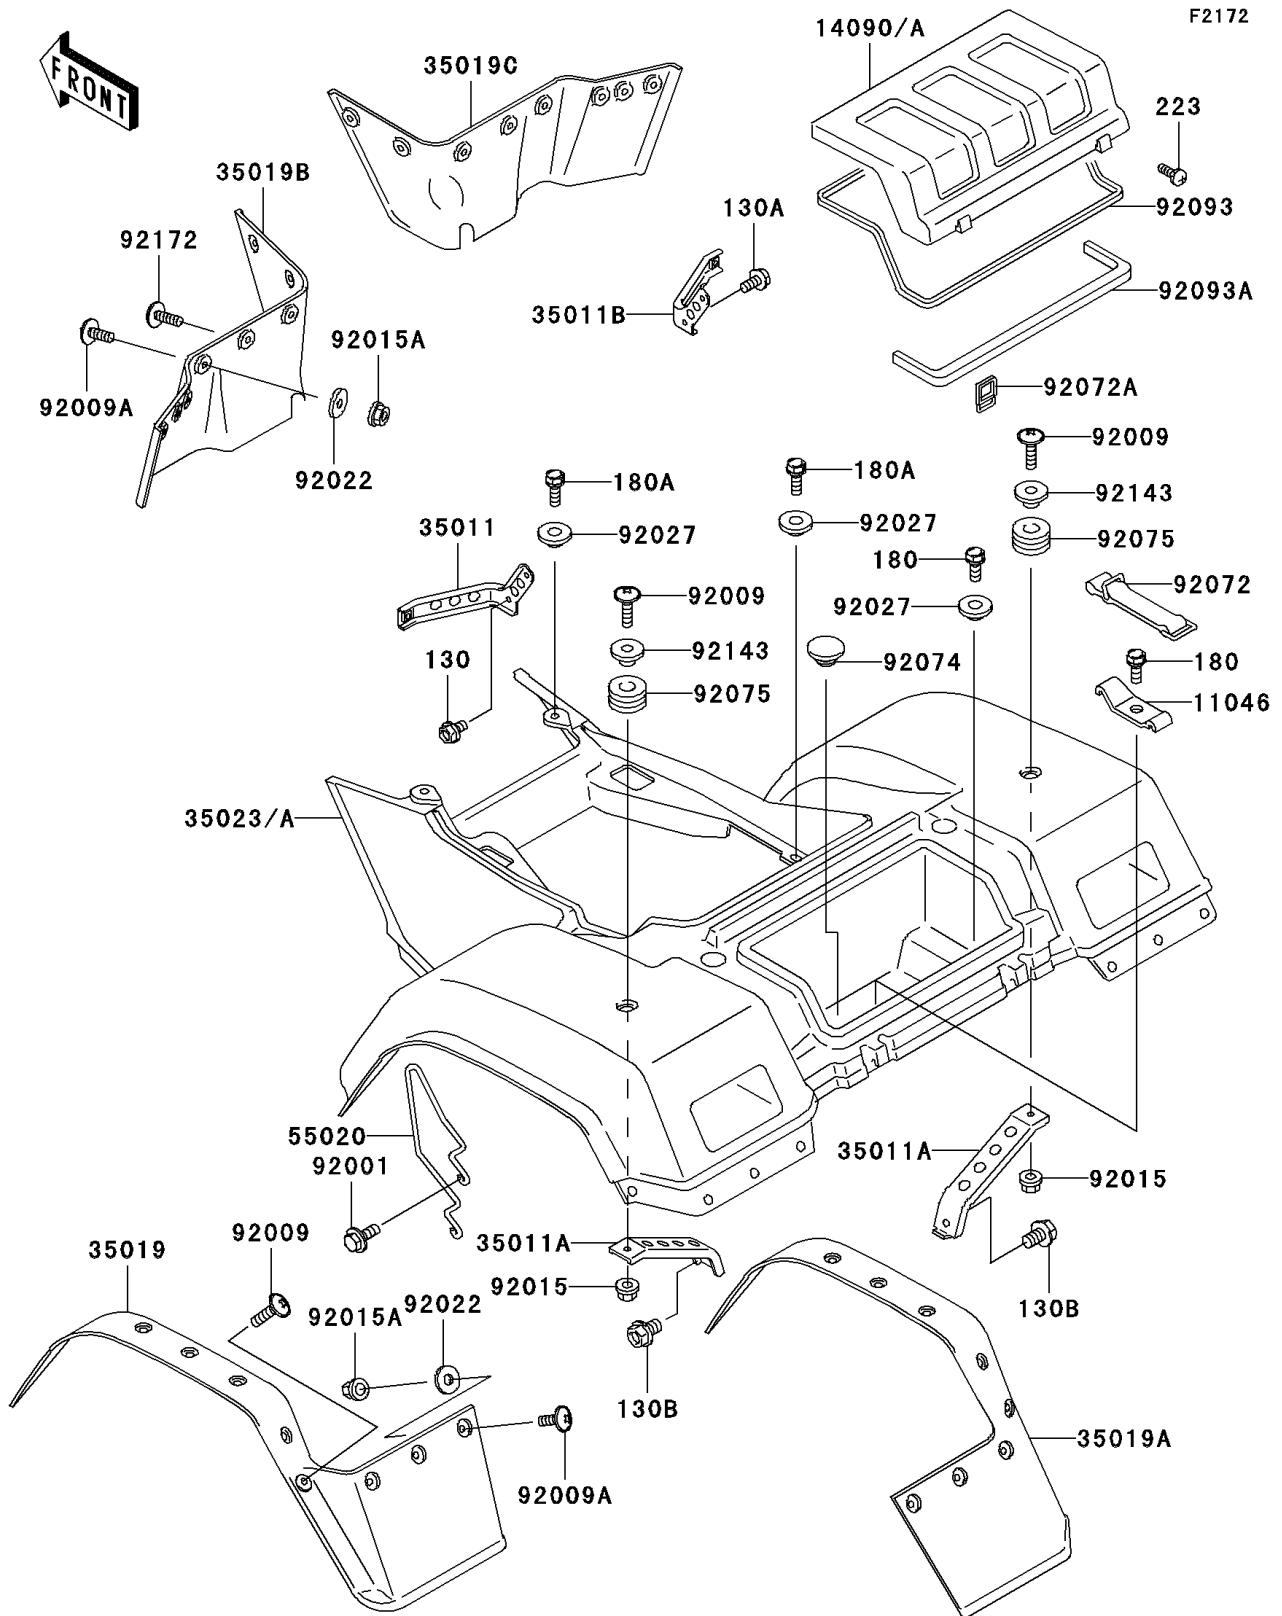

# 2005 Bayou 300 4X4 (Canada Only) PARTS DIAGRAM

Rear Fender(s)

## 2005 Bayou 300 4X4 (Canada Only) PARTS LIST

### Rear Fender(s)

ITEM NAME	PART NUMBER	QUANTITY
BOLT-FLANGED,6X10 (Ref # 130)	130B0610	2
BOLT-FLANGED,6X12 (Ref # 130A)	130B0612	2
BOLT-FLANGED,8X12 (Ref # 130B)	130B0812	2
BOLT-UPSET-WS (Ref # 180)	180D0614	2
BOLT-UPSET-WS (Ref # 180A)	180D0618	4
SCREW-PAN-WS-CROS,4X6 (Ref # 223)	223C0406	2
BRACKET,BAND (Ref # 11046)	11046-1319	1
COVER,REAR FENDER,H.GREEN (Ref # 14090A)	14090-1160-6A	1
STAY,REAR FENDER,FR,LH (Ref # 35011)	35011-1423	1
STAY,REAR FENDER,UPP (Ref # 35011A)	35011-1424	2
STAY,REAR FENDER,FR,RH (Ref # 35011B)	35011-1440	1
FLAP,RR,LH,BLACK (Ref # 35019)	35019-1298-6Z	1
FLAP,RR,RH,BLACK (Ref # 35019A)	35019-1299-6Z	1
FLAP,RR,LWR,LH,F.BLACK (Ref # 35019B)	35019-1325-6Z	1
FLAP,RR,LWR,RH,F.BLACK (Ref # 35019C)	35019-1326-6Z	1
FENDER-REAR,H.GREEN (Ref # 35023A)	35023-1332-6A	1
GUARD (Ref # 55020)	55020-1322	1
BOLT,6X18 (Ref # 92001)	92001-1342	2
SCREW,6X22,BLACK (Ref # 92009)	92009-1256	4
SCREW,6X16 (Ref # 92009A)	92009-1621	34
NUT,FLANGED,6MM,BLACK (Ref # 92015)	92015-1233	2
NUT,LOCK,FLANGED,6MM (Ref # 92015A)	92015-1675	36
WASHER,6.5X16X1.0 (Ref # 92022)	92022-1093	36
COLLAR,L=4.7 (Ref # 92027)	92027-1964	5
BAND (Ref # 92072)	92072-1085	1
BAND,REAR FENDER COVER (Ref # 92072A)	92072-1291	2
PLUG,11X3.2 (Ref # 92074)	92074-038	1
DAMPER,CASE (Ref # 92075)	92075-222	2
SEAL,REAR FENDER COVER (Ref # 92093)	92093-1262	1

## 2005 Bayou 300 4X4 (Canada Only) PARTS LIST

Rear Fender(s)

ITEM NAME	PART NUMBER	QUANTITY
SEAL,REAR FENDER COVER (Ref # 92093A)	92093-1539	1
COLLAR,L=9.6 (Ref # 92143)	92143-1016	2
SCREW,6X18 (Ref # 92172)	92172-0002	2