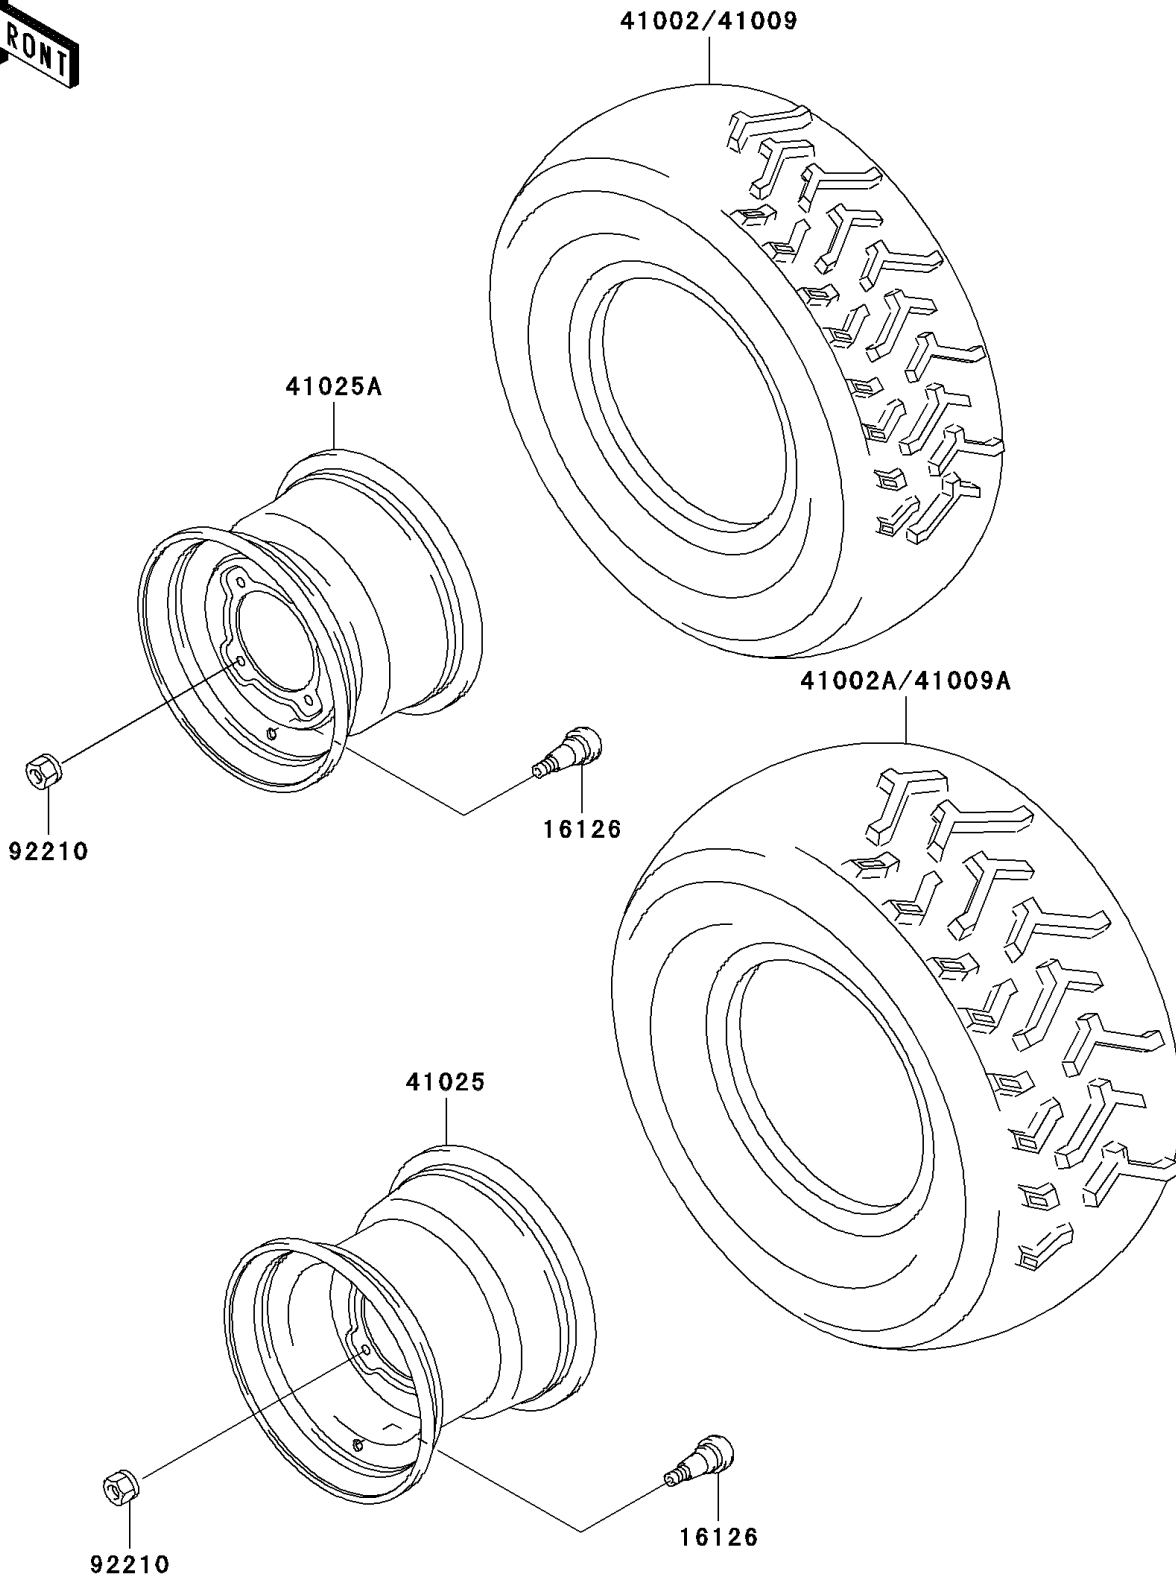

# 2005 Bayou 300 4X4 (Canada Only) PARTS DIAGRAM

Wheels/Tires

F2210

## 2005 Bayou 300 4X4 (Canada Only) PARTS LIST

### Wheels/Tires

ITEM NAME	PART NUMBER	QUANTITY
VALVE (Ref # 16126)	16126-4001	4
TIRE,FR,AT24X8-11,KT962(D) (Ref # 41002)	41002-1678	2
TIRE,RR,AT24X10-11,KT962A(D) (Ref # 41002A)	41002-1890	2
TIRE,FR,AT24X8-11(GOOD YEAR) (Ref # 41009)	41009-1163	2
TIRE,RR,AT24X10-11(GOOD YEAR) (Ref # 41009A)	41009-1164	2
RIM,RR,11X8.0,SILVER NO.40 (Ref # 41025)	41025-1334-5A	2
RIM,FR,11X6.5,SILVER NO.40 (Ref # 41025A)	41025-1342-5A	2
NUT,LOCK,10MM (Ref # 92210)	92210-1204	16