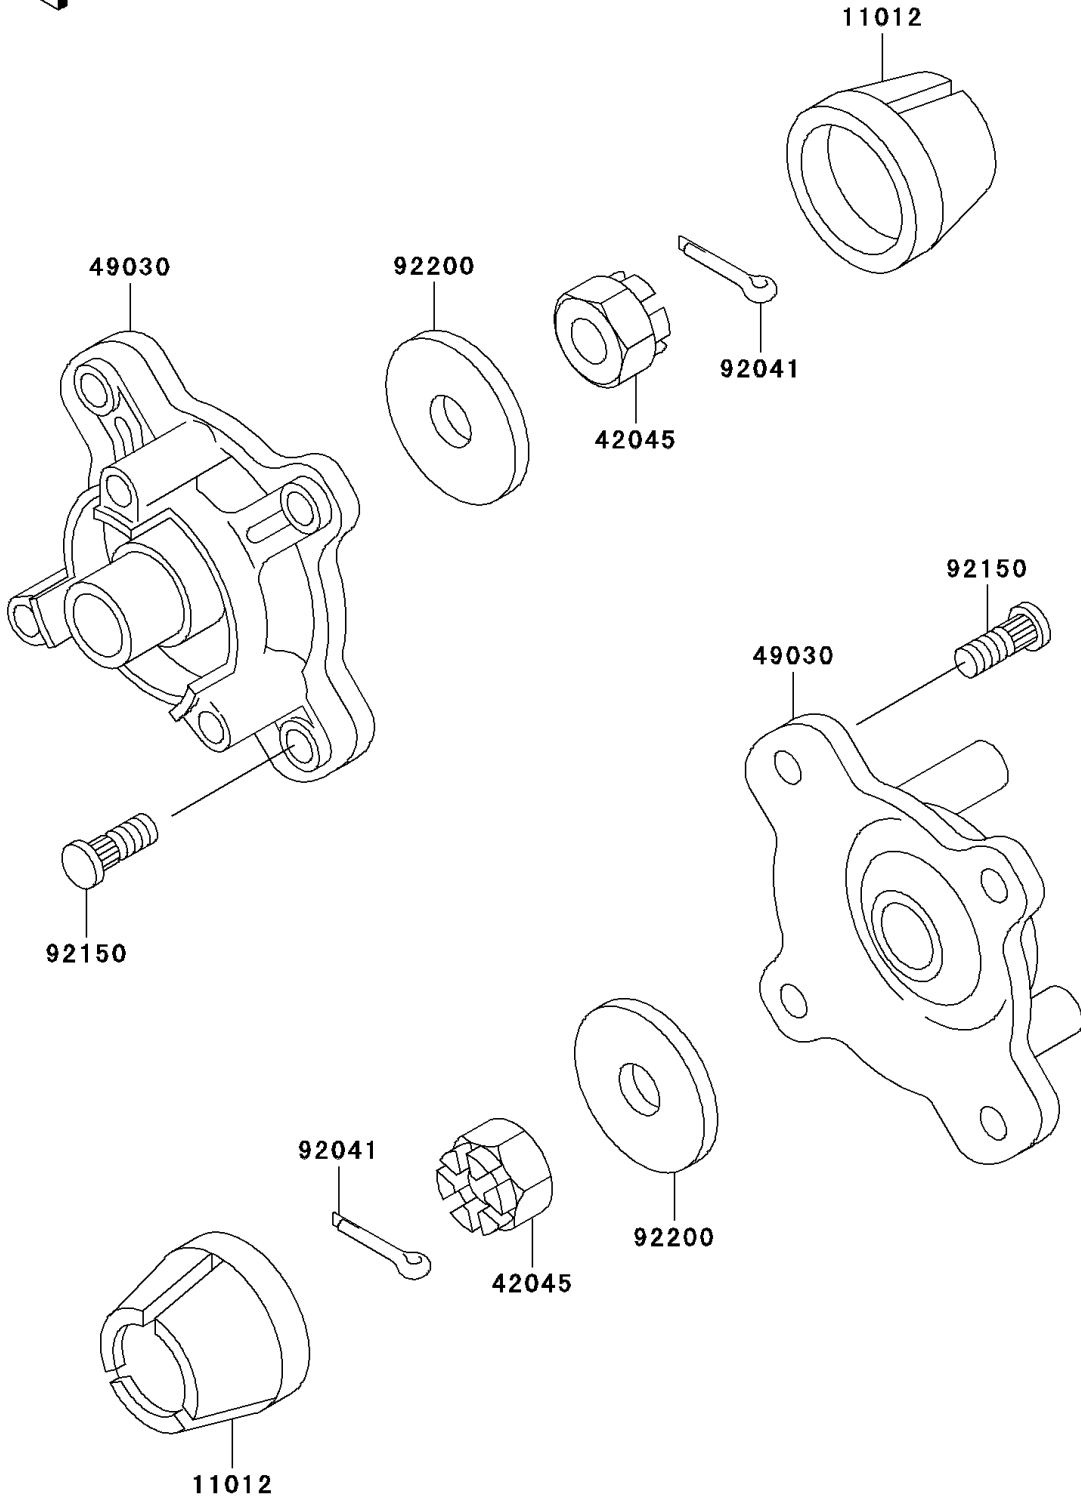

2005 Bayou 300 4X4 (Canada Only) PARTS DIAGRAM

Front Hub

F2230

2005 Bayou 300 4X4 (Canada Only) PARTS LIST

Front Hub

ITEM NAME	PART NUMBER	QUANTITY
CAP,WHEEL (Ref # 11012)	11012-1969	2
NUT,CASTLE,18MM (Ref # 42045)	42045-018	2
HUB,FR (Ref # 49030)	49030-1116	2
COTTER,4.0X35 (Ref # 92041)	92041-1053	2
BOLT (Ref # 92150)	92150-1289	8
WASHER,18.5X52X4.5 (Ref # 92200)	92200-1474	2