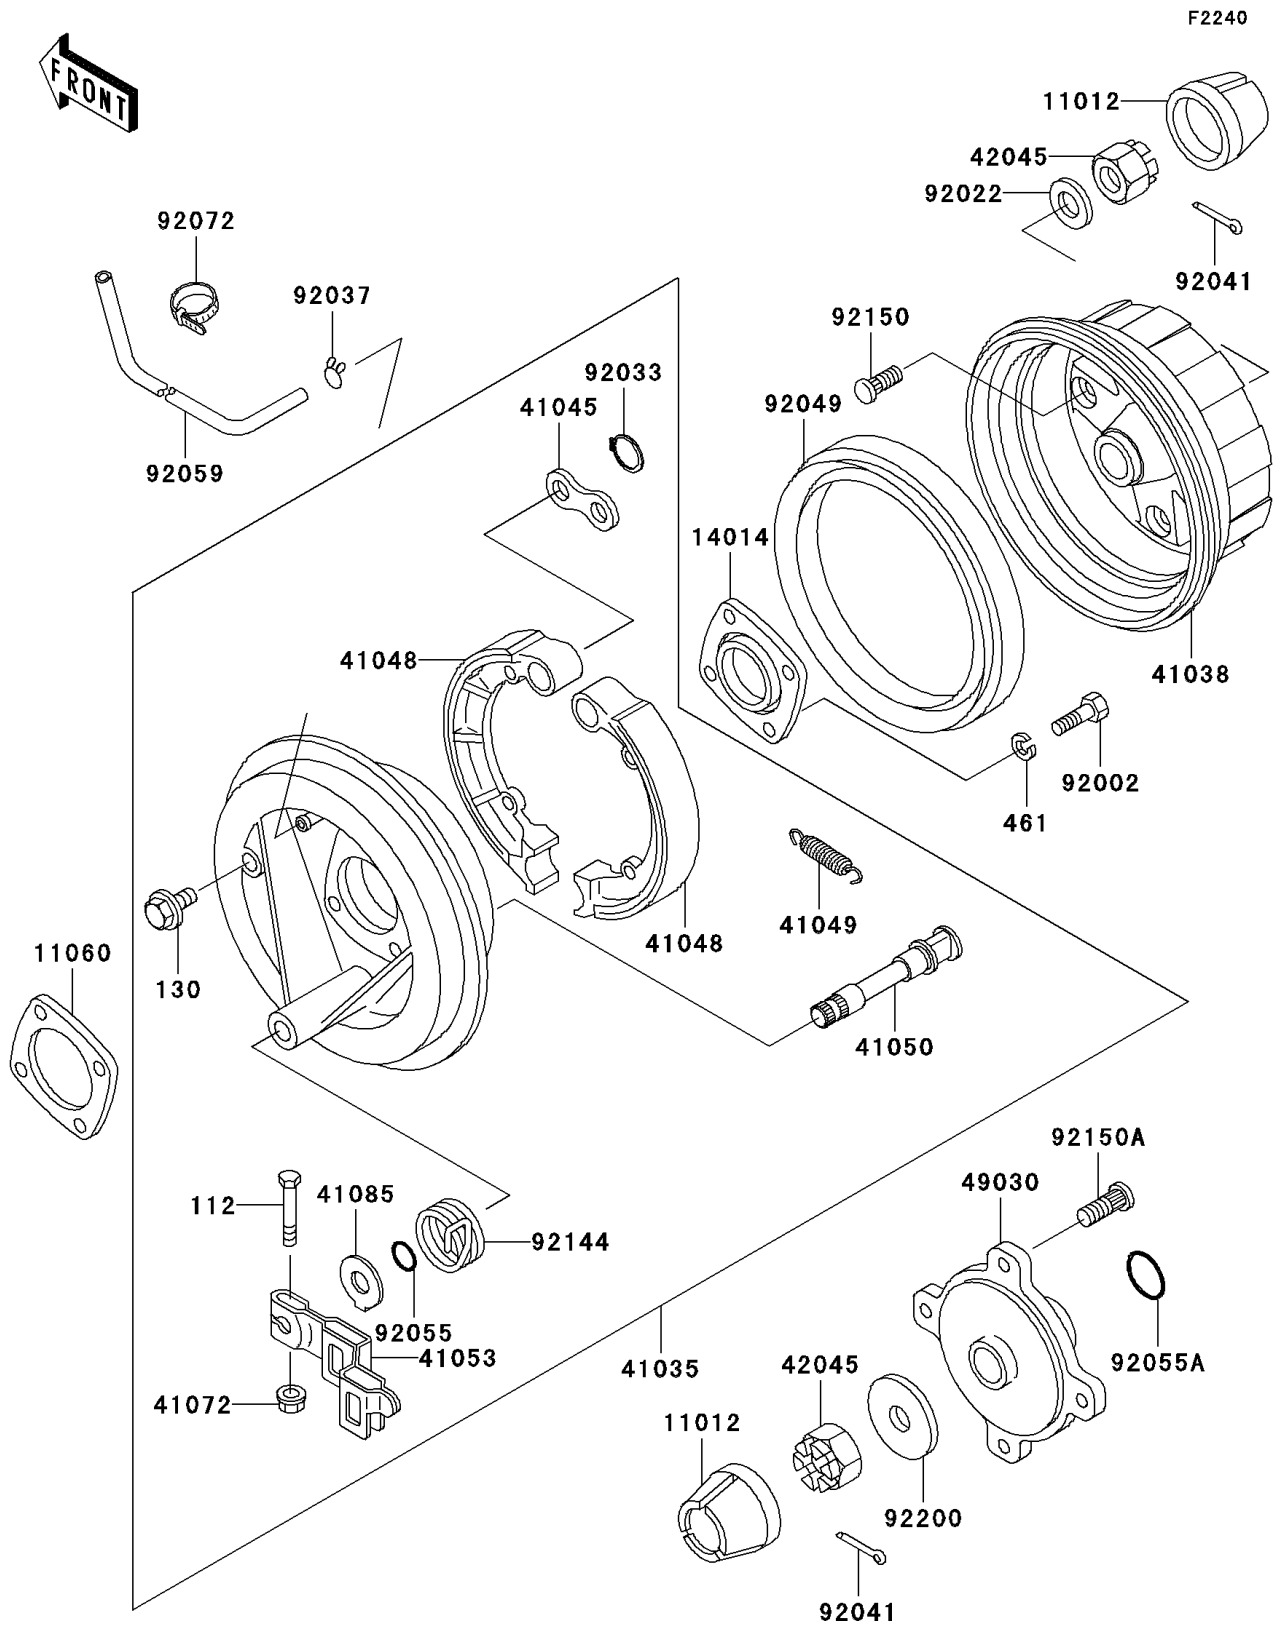

# 2004 Bayou 300 4X4 PARTS DIAGRAM

Rear Hub

## 2004 Bayou 300 4X4 PARTS LIST

### Rear Hub

ITEM NAME	PART NUMBER	QUANTITY
BOLT-UPSET (Ref # 112)	112H0640	1
BOLT-FLANGED,10X12 (Ref # 130)	130B1012	1
WASHER-SPRING,10MM (Ref # 461)	461F1000	4
CAP,WHEEL (Ref # 11012)	11012-1969	2
GASKET (Ref # 11060)	11060-1561	1
PLATE-POSITION (Ref # 14014)	14014-1072	1
PANEL-ASSY-BRAKE,RR,RH (Ref # 41035)	41035-1305	1
DRUM,REAR BRAKE (Ref # 41038)	41038-1202	1
WASHER (Ref # 41045)	41045-006	1
SHOE-BRAKE (Ref # 41048)	41048-1082	2
SPRING,BRAKE SHOE (Ref # 41049)	41049-012	2
CAM-BRAKE (Ref # 41050)	41050-1077	1
LEVER-BRAKE CAM (Ref # 41053)	41053-1078	1
NUT,6MM (Ref # 41072)	41072-007	1
INDICATOR (Ref # 41085)	41085-1062	1
NUT,CASTLE,18MM (Ref # 42045)	42045-018	2
HUB,RR,LH (Ref # 49030)	49030-1104	1
BOLT,10X30 (Ref # 92002)	92002-1918	4
WASHER,18.3X34X4.5 (Ref # 92022)	92022-1658	1
RING-SNAP,15MM (Ref # 92033)	92033-1250	2
CLAMP,TUBE (Ref # 92037)	92037-147	1
COTTER,4.0X35 (Ref # 92041)	92041-1053	2
SEAL-OIL,SD07 190 225 16 NS (Ref # 92049)	92049-1312	1
RING-O,ID=16.4 (Ref # 92055)	92055-1376	1
RING-O,ID=24.5 (Ref # 92055A)	92055-1459	1
TUBE,4.7X9.5X1240 (Ref # 92059)	92059-1968	1
BAND,L=123 (Ref # 92072)	92072-030	2
SPRING (Ref # 92144)	92144-1365	1
BOLT,10MM (Ref # 92150)	92150-1110	4

### Rear Hub

ITEM NAME	PART NUMBER	QUANTITY
BOLT (Ref # 92150A)	92150-1289	4
WASHER,18.5X52X4.5 (Ref # 92200)	92200-1474	1