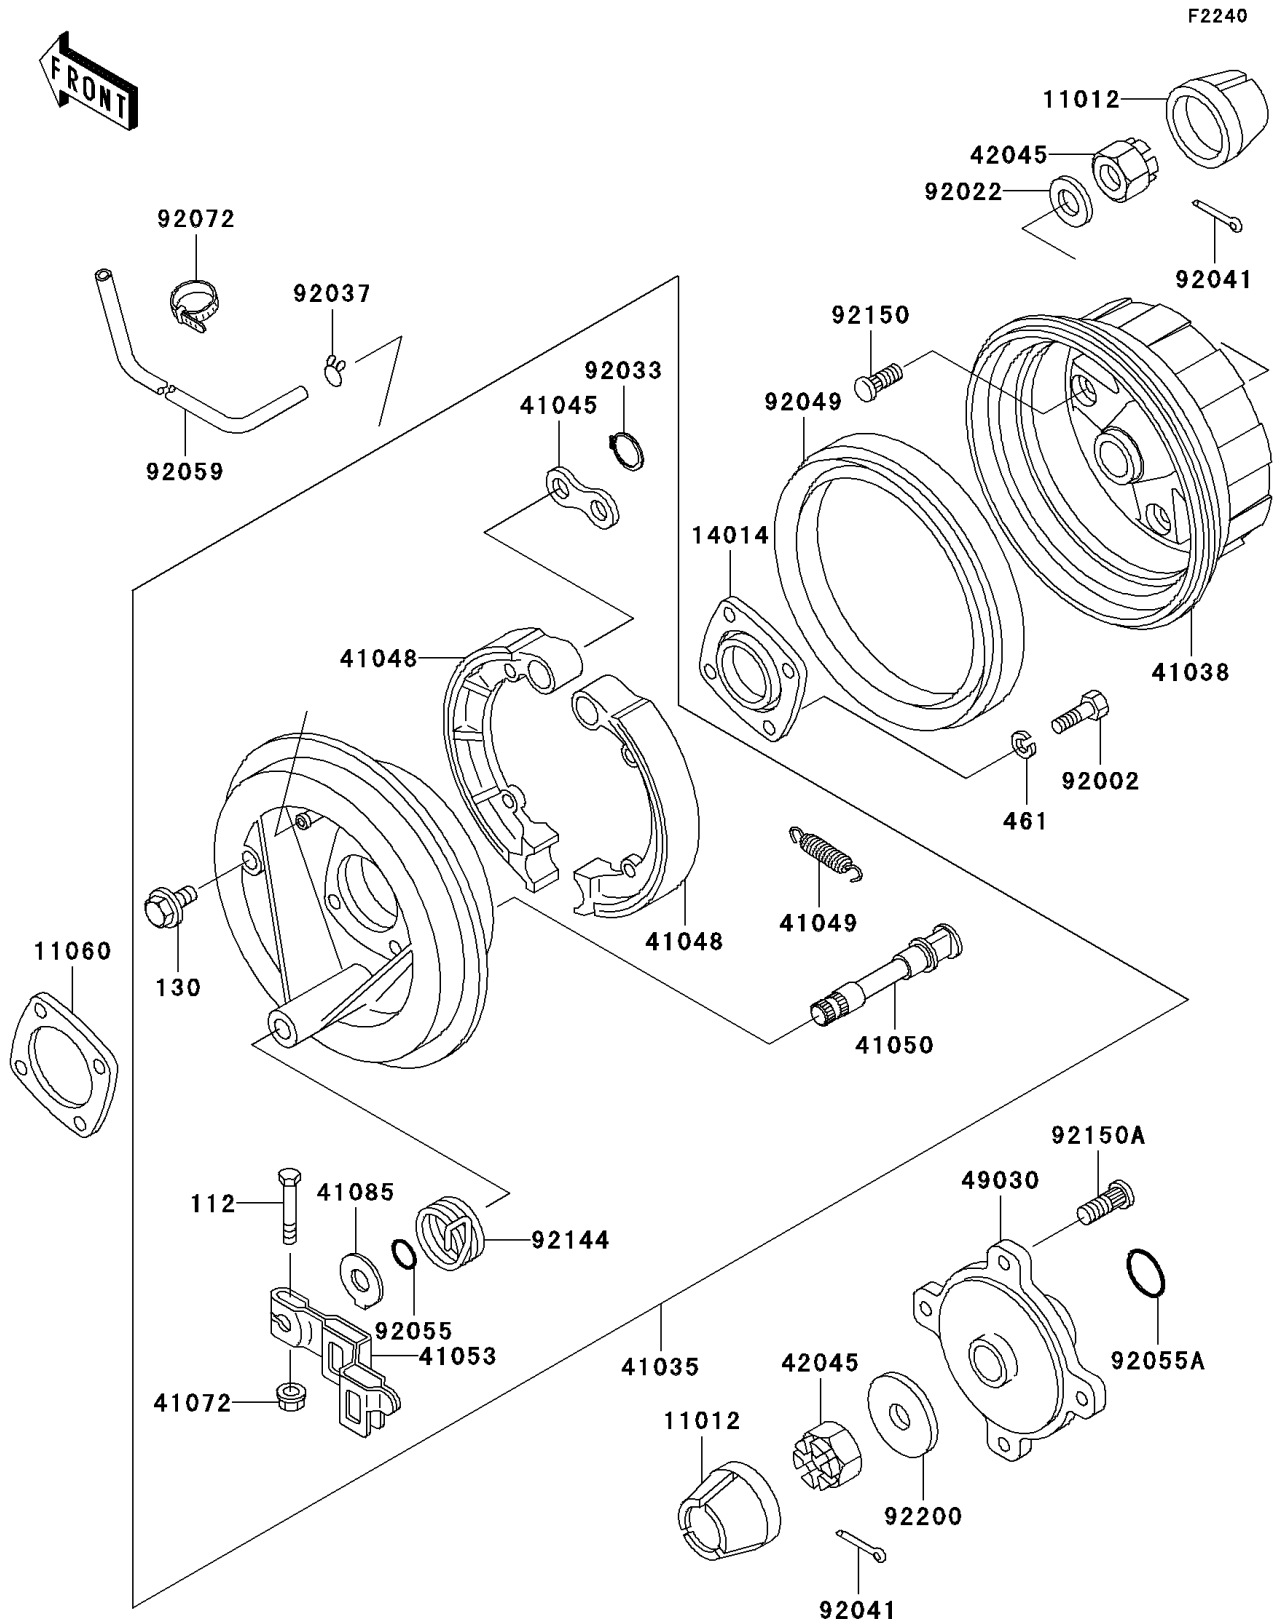

# 2005 Bayou 300 4X4 (Canada Only) PARTS DIAGRAM

Rear Hub

## 2005 Bayou 300 4X4 (Canada Only) PARTS LIST

### Rear Hub

ITEM NAME	PART NUMBER	QUANTITY
BOLT-UPSET (Ref # 112)	112H0640	1
BOLT-FLANGED,10X12 (Ref # 130)	130B1012	1
WASHER-SPRING,10MM (Ref # 461)	461F1000	4
CAP,WHEEL (Ref # 11012)	11012-1969	2
GASKET (Ref # 11060)	11060-1561	1
PLATE-POSITION (Ref # 14014)	14014-1072	1
PANEL-ASSY-BRAKE,RR,RH (Ref # 41035)	41035-1305	1
DRUM,REAR BRAKE (Ref # 41038)	41038-1202	1
WASHER (Ref # 41045)	41045-006	1
SHOE-BRAKE (Ref # 41048)	41048-1082	2
SPRING,BRAKE SHOE (Ref # 41049)	41049-012	2
CAM-BRAKE (Ref # 41050)	41050-1077	1
LEVER-BRAKE CAM (Ref # 41053)	41053-1078	1
NUT,6MM (Ref # 41072)	41072-007	1
INDICATOR (Ref # 41085)	41085-1062	1
NUT,CASTLE,18MM (Ref # 42045)	42045-018	2
HUB,RR,LH (Ref # 49030)	49030-1104	1
BOLT,10X30 (Ref # 92002)	92002-1918	4
WASHER,18.3X34X4.5 (Ref # 92022)	92022-1658	1
RING-SNAP,15MM (Ref # 92033)	92033-1250	2
CLAMP,TUBE (Ref # 92037)	92037-147	1
COTTER,4.0X35 (Ref # 92041)	92041-1053	2
SEAL-OIL,SD07 190 225 16 NS (Ref # 92049)	92049-1312	1
RING-O,ID=16.4 (Ref # 92055)	92055-1376	1
RING-O,ID=24.5 (Ref # 92055A)	92055-1459	1
TUBE,4.7X9.5X1240 (Ref # 92059)	92059-1968	1
BAND,L=123 (Ref # 92072)	92072-030	2
SPRING (Ref # 92144)	92144-1365	1
BOLT,10MM (Ref # 92150)	92150-1110	4

### Rear Hub

ITEM NAME	PART NUMBER	QUANTITY
BOLT (Ref # 92150A)	92150-1289	4
WASHER,18.5X52X4.5 (Ref # 92200)	92200-1474	1