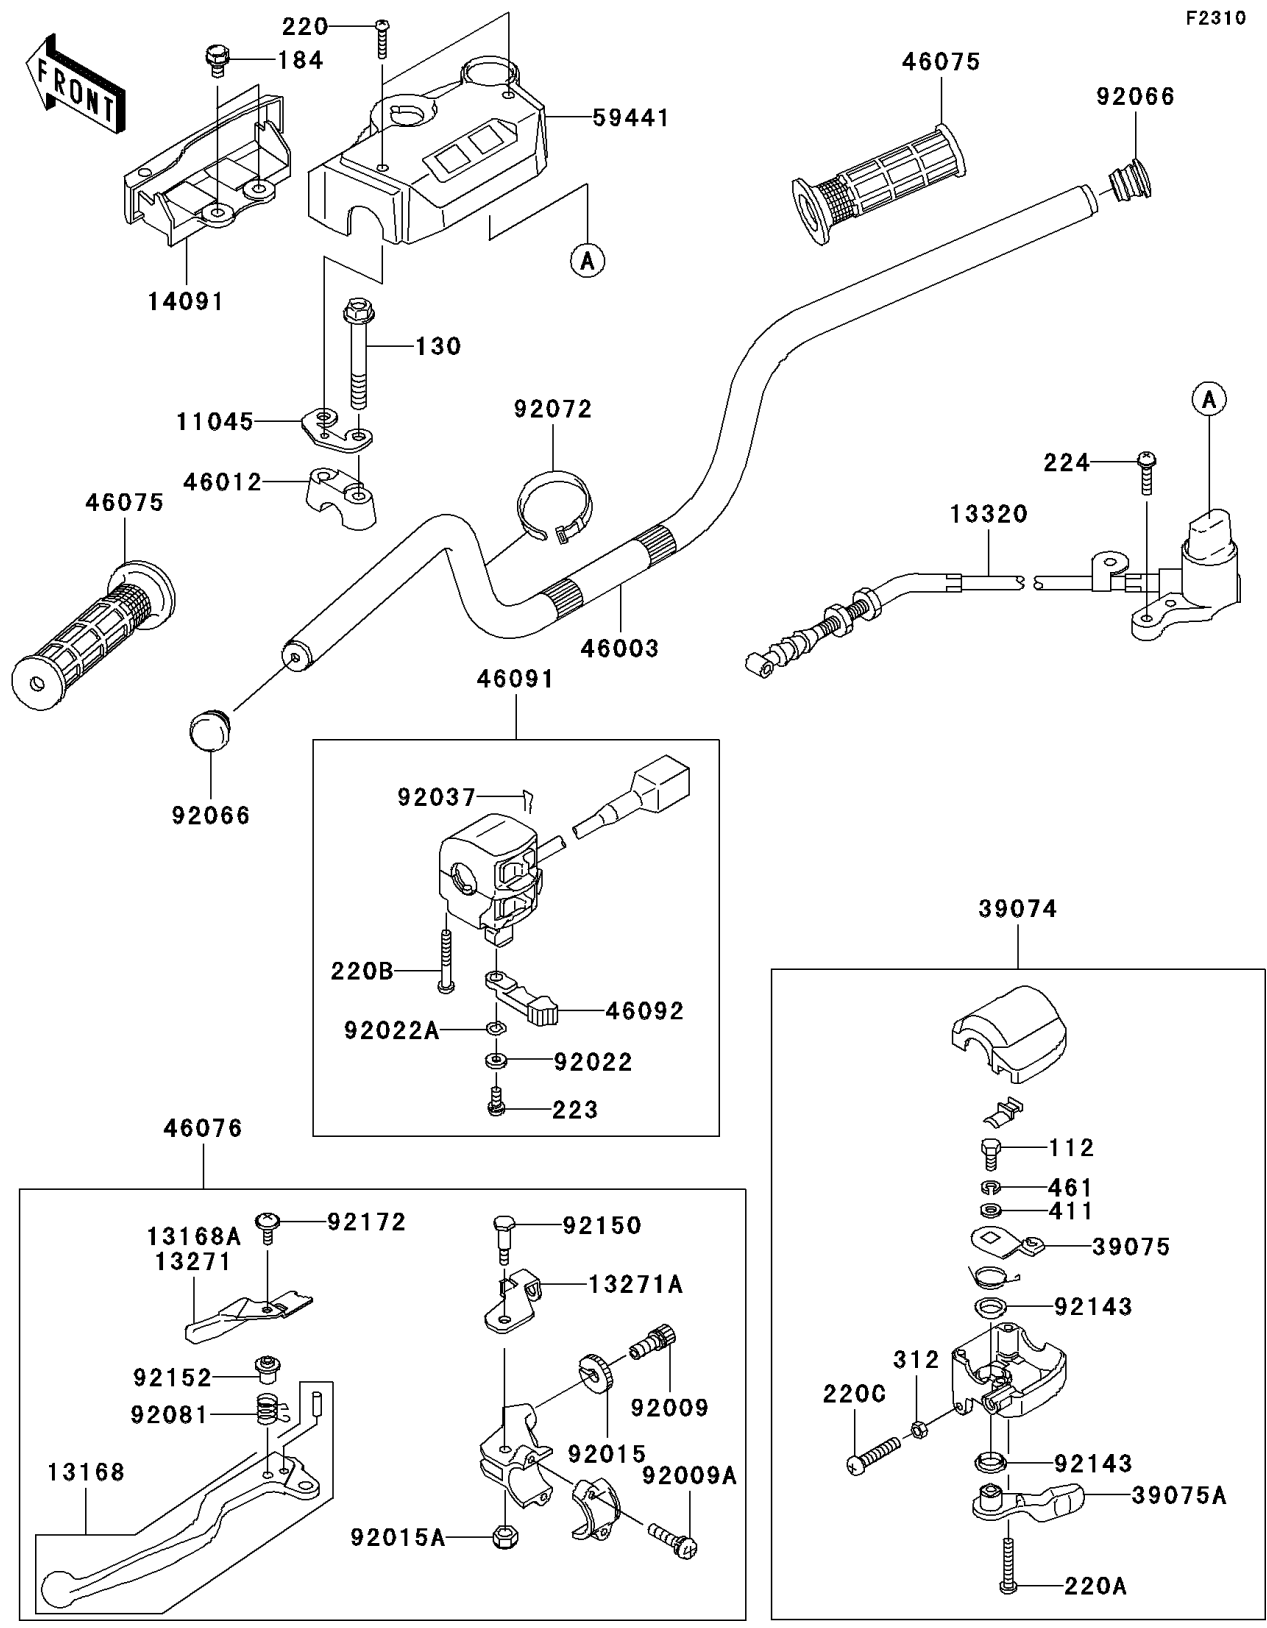

# 2003 Bayou 300 4X4 PARTS DIAGRAM

Handlebar

## 2003 Bayou 300 4X4 PARTS LIST

### Handlebar

ITEM NAME	PART NUMBER	QUANTITY
BRACKET,HANDLE COVER (Ref # 11045)	11045-1925	2
LEVER,LH (Ref # 13168)	13168-1672	1
LEVER,LOCK (Ref # 13168A)	13168-1673	1
PLATE,LOCK (Ref # 13271A)	13271-1259	1
LEVER-ASSY,REVERSE (Ref # 13320)	13320-1005	1
COVER,HANDLE (Ref # 14091)	14091-1148	1
LEVER-ASSY-THROTTLE (Ref # 39074)	39074-1055	1
LEVER-THROTTLE,ARM (Ref # 39075)	39075-1054	1
LEVER-THROTTLE (Ref # 39075A)	39075-1059	1
HANDLE (Ref # 46003)	46003-1570	1
HOLDER-HANDLE (Ref # 46012)	46012-1168	2
GRIP (Ref # 46075)	46075-1056	2
LEVER-ASSY-GRIP,LH (Ref # 46076)	46076-1224	1
HOUSING-ASSY-CONTROL,LH (Ref # 46091)	46091-1462	1
LEVER-GRIP,CHOKE (Ref # 46092)	46092-1149	1
COVER-HANDLE (Ref # 59441)	59441-1077	1
SCREW,CABLE ADJUST,8MM (Ref # 92009)	92009-1435	1
SCREW,6X20 (Ref # 92009A)	92009-1841	2
NUT,CABLE ADJUST LOCK,8MM (Ref # 92015)	92015-1596	1
NUT (Ref # 92015A)	92015-1829	1
WASHER,5MM (Ref # 92022)	92022-1837	1
WASHER,WAVE,5MM (Ref # 92022A)	92022-1838	1
CLAMP,CLIP (Ref # 92037)	92037-1836	1
PLUG (Ref # 92066)	92066-1550	2
BAND,L=149 (Ref # 92072)	92072-031	1
SPRING,LOCK RETURN (Ref # 92081)	92081-1358	1
COLLAR (Ref # 92143)	92143-1138	2
BOLT (Ref # 92150)	92150-1420	1
COLLAR (Ref # 92152)	92152-1176	1

### Handlebar

ITEM NAME	PART NUMBER	QUANTITY
SCREW,5X20 (Ref # 92172)	92172-0078	1
BOLT-UPSET (Ref # 112)	112D0614	1
BOLT-FLANGED (Ref # 130)	130P0860	4
BOLT-UPSET-WP-SMALL (Ref # 184)	184J0814	2
SCREW-PAN-CROS,4X20 (Ref # 220)	220C0420	2
SCREW-PAN-CROS (Ref # 220A)	220C0530	2
SCREW-PAN-CROS (Ref # 220B)	220C0535	2
SCREW-PAN-CROSS (Ref # 220C)	220F0630	1
SCREW-PAN-WS-CROS (Ref # 223)	223C0512	1
SCREW-PAN-WP-CROS,5X20 (Ref # 224)	224B0520	2
NUT-HEX,6MM,BLACK (Ref # 312)	312C0600	1
WASHER-PLAIN,6MM (Ref # 411)	411E0600	1
WASHER-SPRING (Ref # 461)	461L0600	1