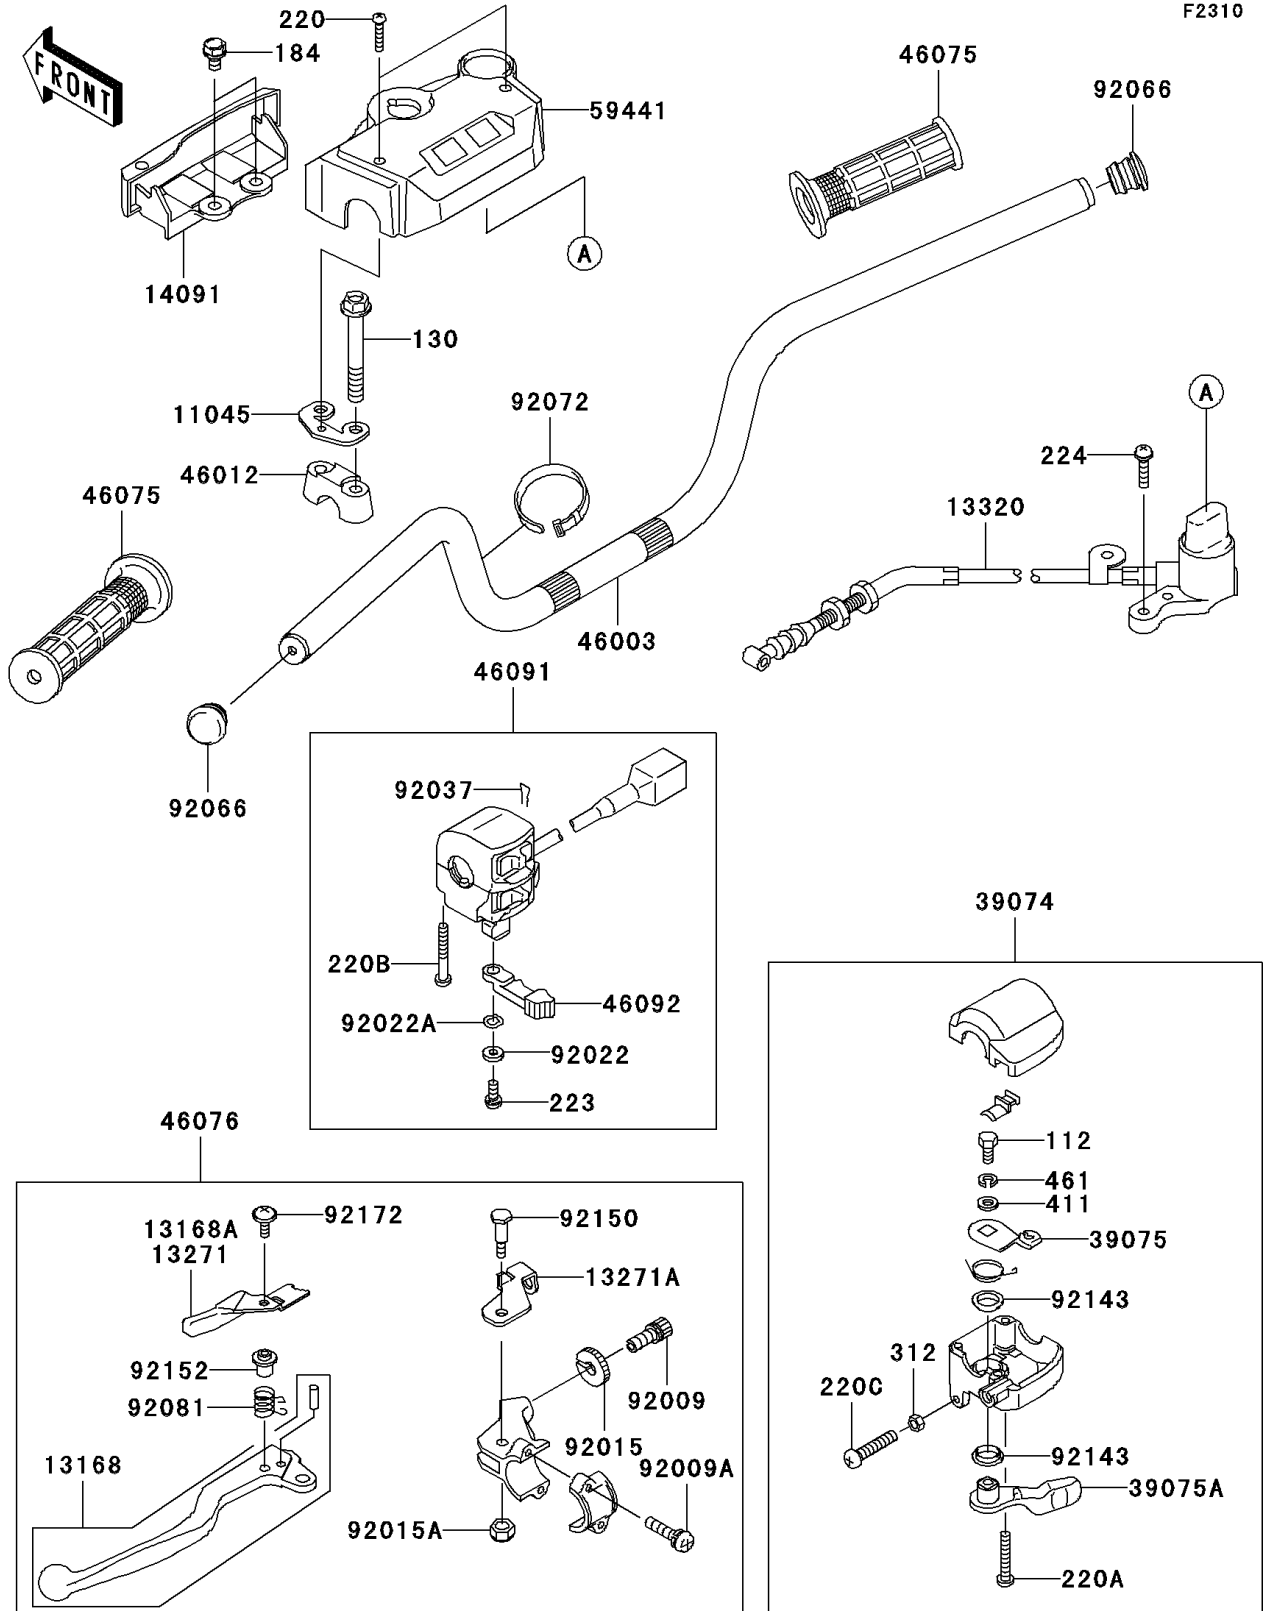

2005 Bayou 300 4X4 (Canada Only) PARTS DIAGRAM

Handlebar

2005 Bayou 300 4X4 (Canada Only) PARTS LIST

Handlebar

ITEM NAME	PART NUMBER	QUANTITY
BRACKET,HANDLE COVER (Ref # 11045)	11045-1925	2
LEVER,LH (Ref # 13168)	13168-1672	1
PLATE,LEVER LOCK (Ref # 13271)	13271-0011	1
PLATE,LOCK (Ref # 13271A)	13271-1259	1
LEVER-ASSY,REVERSE (Ref # 13320)	13320-1005	1
COVER,HANDLE (Ref # 14091)	14091-1148	1
LEVER-ASSY-THROTTLE (Ref # 39074)	39074-1055	1
LEVER-THROTTLE,ARM (Ref # 39075)	39075-1054	1
LEVER-THROTTLE (Ref # 39075A)	39075-1059	1
HANDLE (Ref # 46003)	46003-1570	1
HOLDER-HANDLE (Ref # 46012)	46012-1168	2
GRIP (Ref # 46075)	46075-1056	2
LEVER-ASSY-GRIP,LH (Ref # 46076)	46076-1224	1
HOUSING-ASSY-CONTROL,LH (Ref # 46091)	46091-1462	1
LEVER-GRIP,CHOKE (Ref # 46092)	46092-1149	1
COVER-HANDLE (Ref # 59441)	59441-1077	1
SCREW,CABLE ADJUST,8MM (Ref # 92009)	92009-1435	1
SCREW,6X20 (Ref # 92009A)	92009-1841	2
NUT,CABLE ADJUST LOCK,8MM (Ref # 92015)	92015-1596	1
NUT (Ref # 92015A)	92015-1829	1
WASHER,5MM (Ref # 92022)	92022-1837	1
WASHER,WAVE,5MM (Ref # 92022A)	92022-1838	1
CLAMP,CLIP (Ref # 92037)	92037-1836	1
PLUG (Ref # 92066)	92066-1550	2
BAND,L=149 (Ref # 92072)	92072-031	1
SPRING,LOCK RETURN (Ref # 92081)	92081-1358	1
COLLAR (Ref # 92143)	92143-1138	2
BOLT (Ref # 92150)	92150-1420	1
COLLAR (Ref # 92152)	92152-1176	1

2005 Bayou 300 4X4 (Canada Only) PARTS LIST

Handlebar

ITEM NAME	PART NUMBER	QUANTITY
SCREW,5X20 (Ref # 92172)	92172-0078	1
BOLT-UPSET (Ref # 112)	112D0614	1
BOLT-FLANGED (Ref # 130)	130P0860	4
BOLT-UPSET-WP-SMALL (Ref # 184)	184J0814	2
SCREW-PAN-CROS,4X20 (Ref # 220)	220C0420	2
SCREW-PAN-CROS (Ref # 220A)	220C0530	2
SCREW-PAN-CROS (Ref # 220B)	220C0535	2
SCREW-PAN-CROSS (Ref # 220C)	220F0630	1
SCREW-PAN-WS-CROS (Ref # 223)	223C0512	1
SCREW-PAN-WP-CROS,5X20 (Ref # 224)	224B0520	2
NUT-HEX,6MM,BLACK (Ref # 312)	312C0600	1
WASHER-PLAIN,6MM (Ref # 411)	411E0600	1
WASHER-SPRING (Ref # 461)	461L0600	1