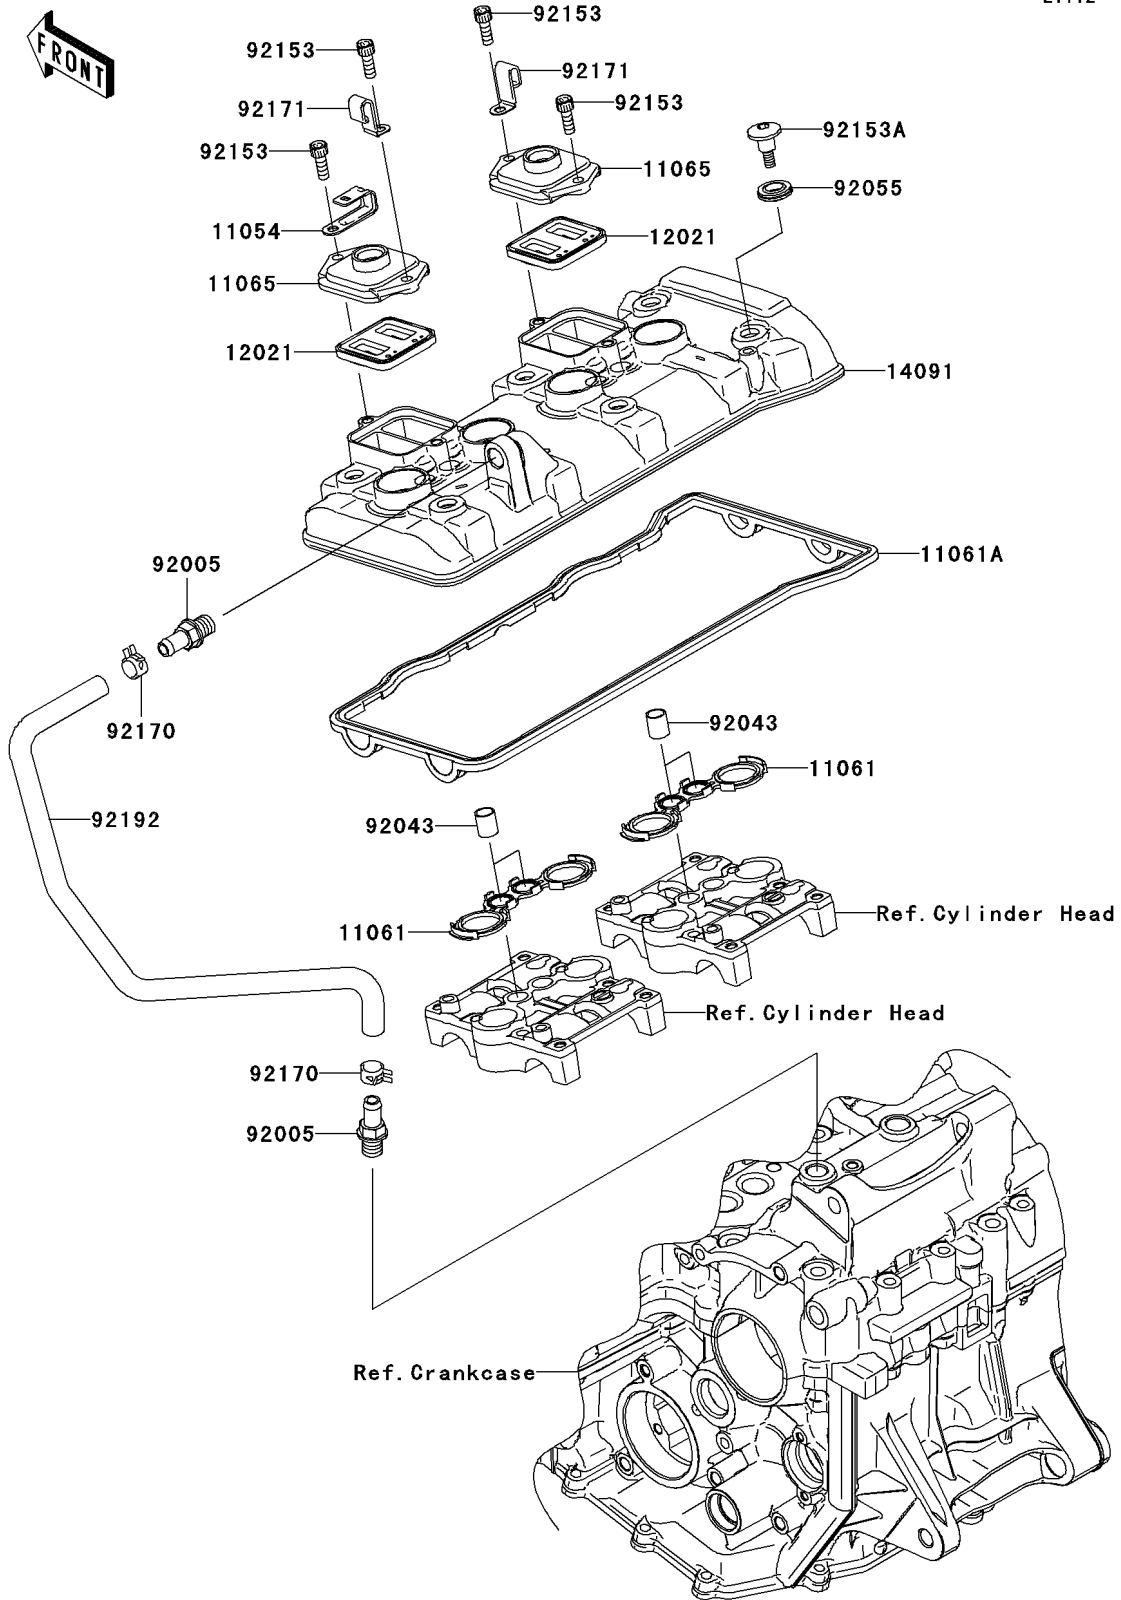

2008 Ninja® ZX™-6R PARTS DIAGRAM

Cylinder Head Cover

E1112

2008 Ninja® ZX™-6R PARTS LIST

Cylinder Head Cover

ITEM NAME	PART NUMBER	QUANTITY
BRACKET,SENSOR CONNECTOR (Ref # 11054)	11054-0818	1
GASKET,PLUG HOLE (Ref # 11061)	11061-0246	2
GASKET,HEAD COVER (Ref # 11061A)	11061-0378	1
CAP,HEAD COVER (Ref # 11065)	11065-0157	2
VALVE-ASSY-REED (Ref # 12021)	12021-0016	2
COVER,HEAD (Ref # 14091)	14091-0613	1
FITTING,BREATHER CONNECTION (Ref # 92005)	92005-0086	2
PIN,10.1X12X14 (Ref # 92043)	92043-4009	4
RING-O (Ref # 92055)	92055-0187	6
BOLT,SOCKET,6X18 (Ref # 92153)	92153-1284	4
BOLT,SOCKET,6X22.5 (Ref # 92153A)	92153-1779	6
CLAMP (Ref # 92170)	92170-1938	2
CLAMP,HARNESS (Ref # 92171)	92171-0255	2
TUBE,BREATHER CONNECTION (Ref # 92192)	92192-0423	1