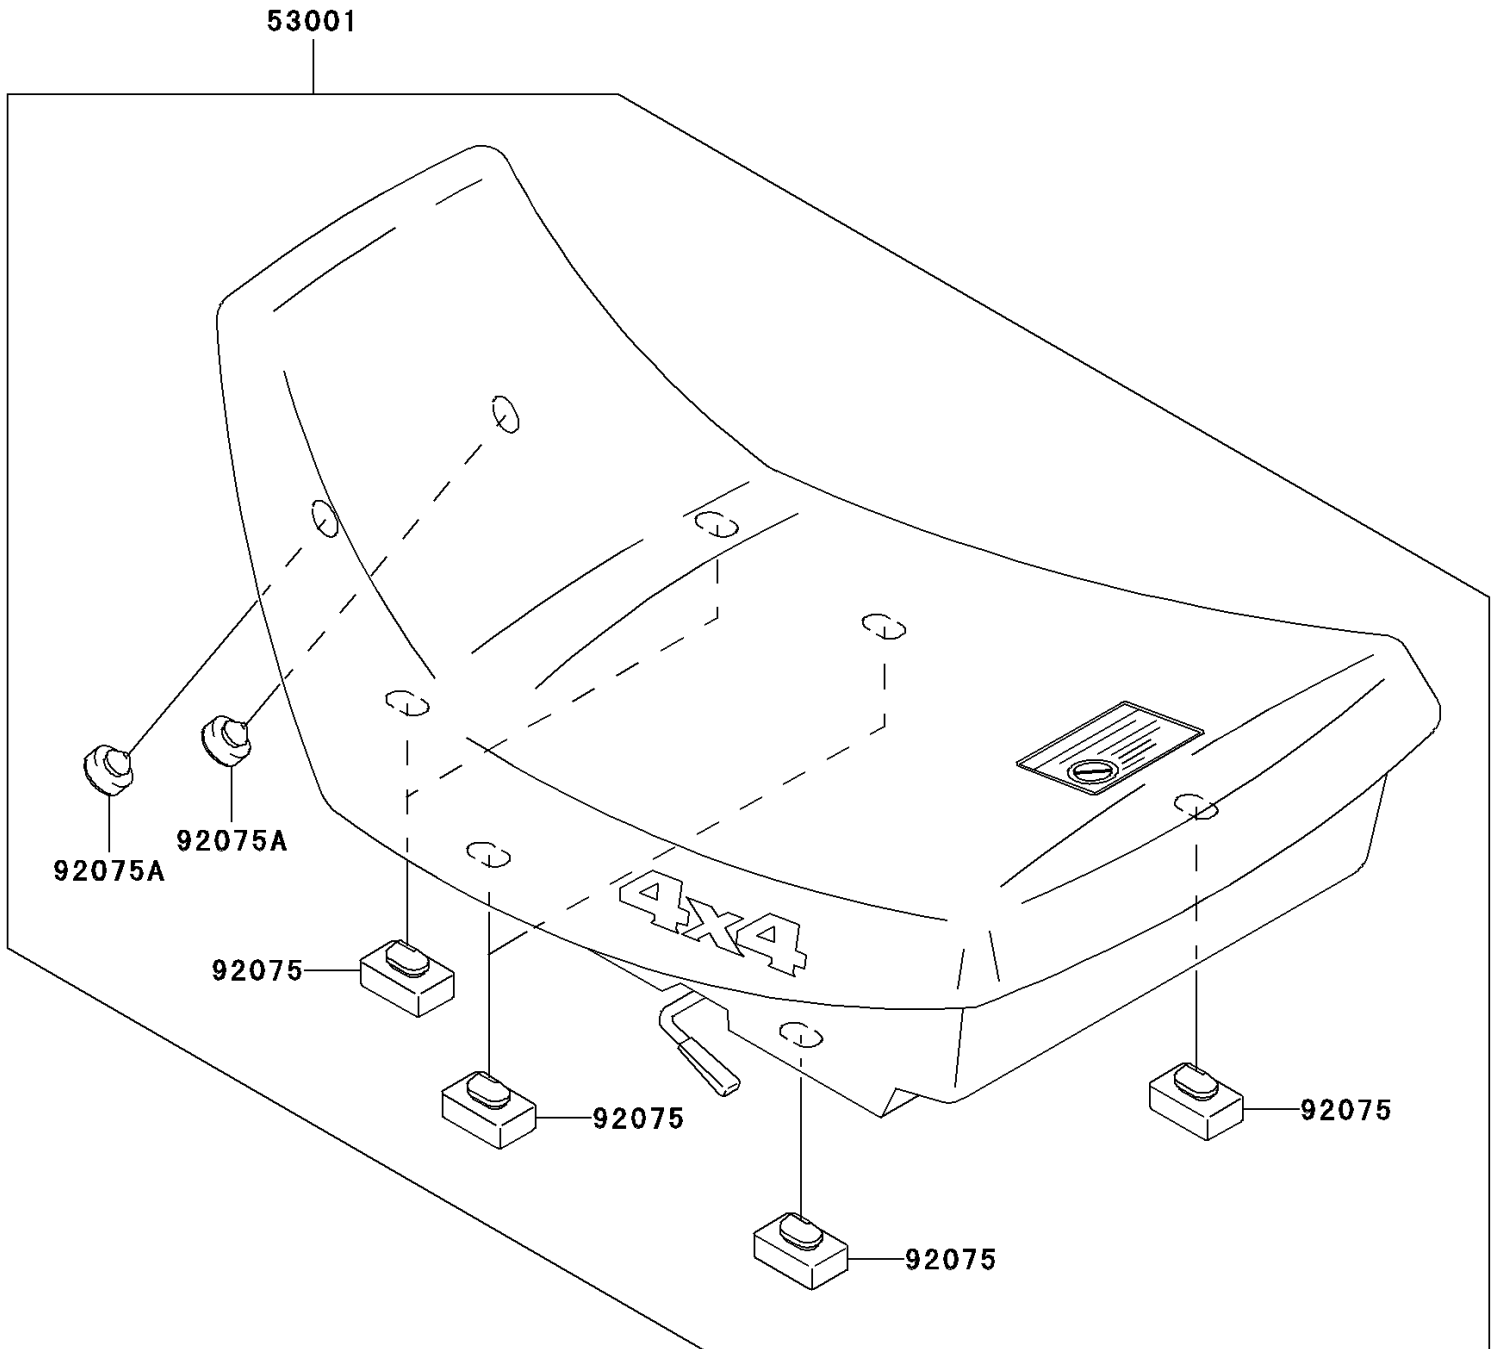

2003 Bayou 300 4X4 PARTS DIAGRAM

Seat

F2510

2003 Bayou 300 4X4 PARTS LIST

Seat

ITEM NAME	PART NUMBER	QUANTITY
SEAT-ASSY,S.GRAY (Ref # 53001)	53001-1950-LG	1
DAMPER (Ref # 92075)	92075-099	6
DAMPER (Ref # 92075A)	92075-1927	2