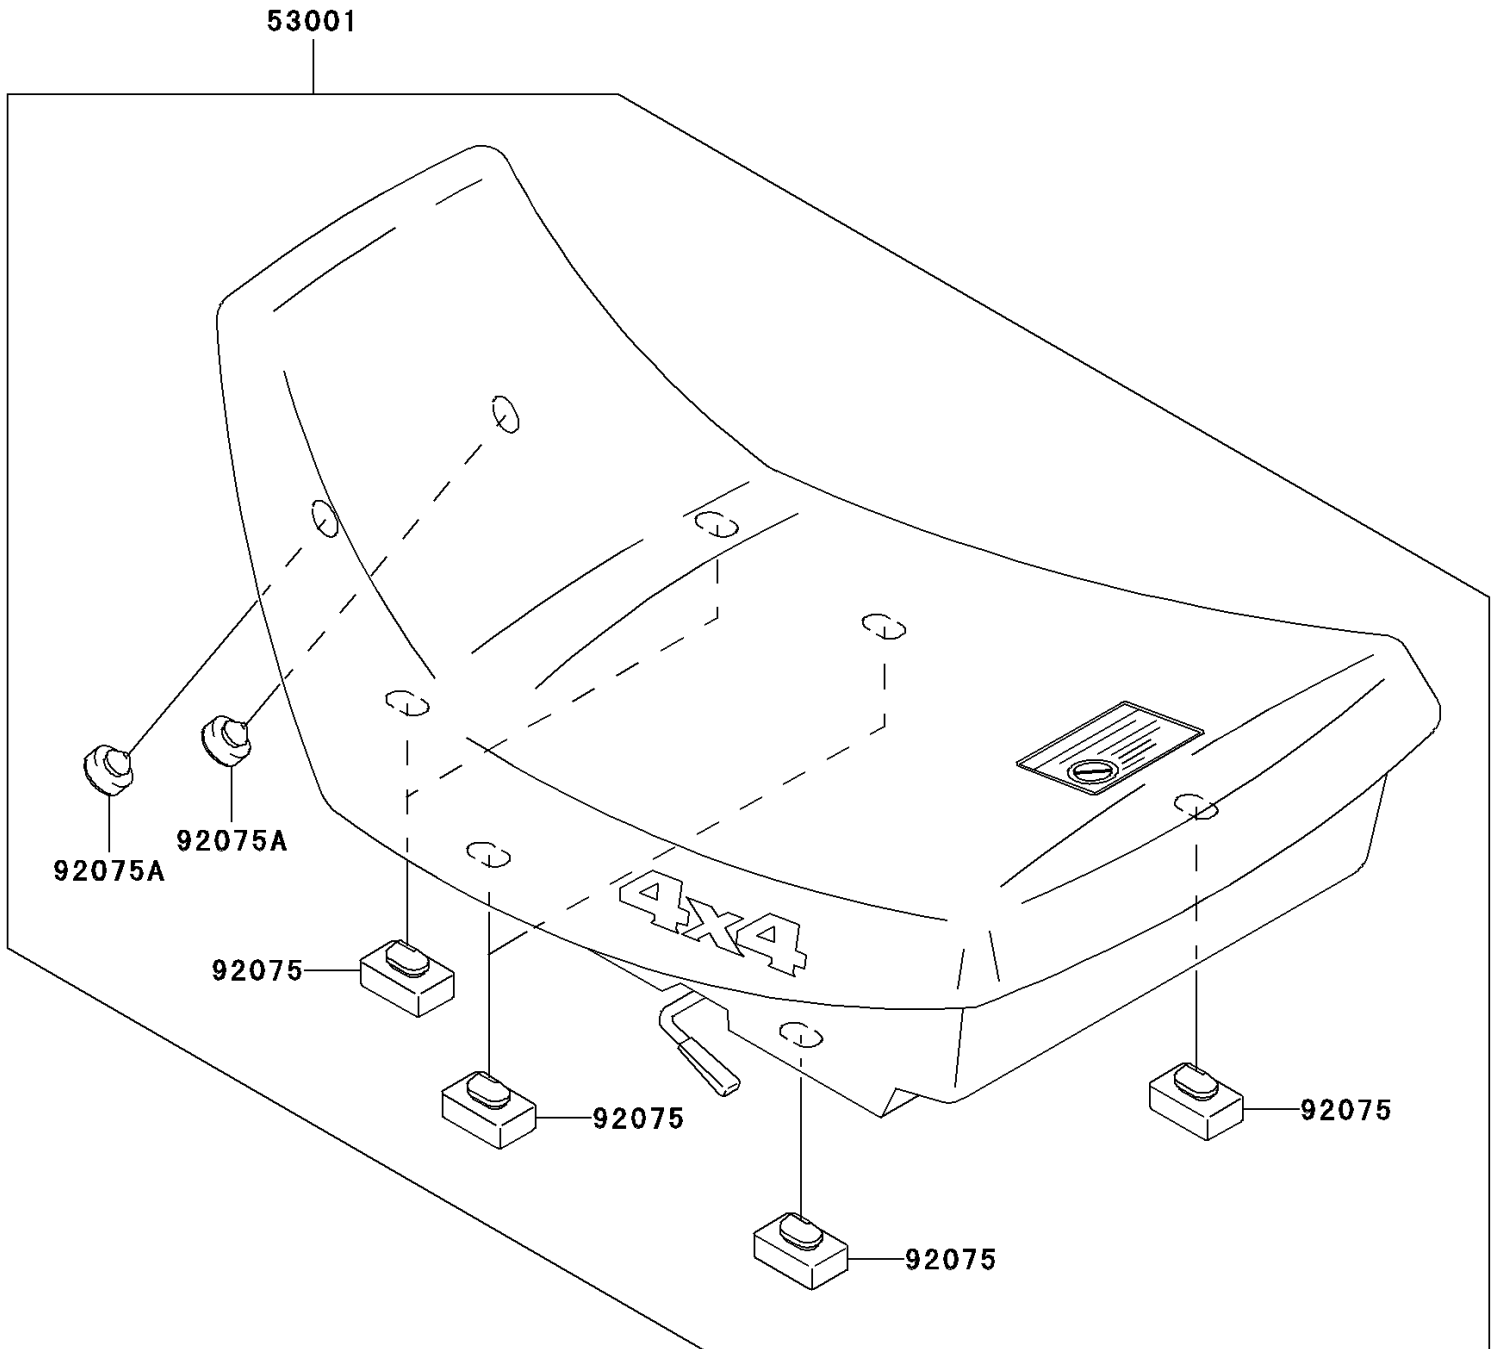

# 2005 Bayou 300 4X4 (Canada Only) PARTS DIAGRAM

Seat

F2510

## 2005 Bayou 300 4X4 (Canada Only) PARTS LIST

Seat

ITEM NAME	PART NUMBER	QUANTITY
SEAT-ASSY,S.GRAY (Ref # 53001)	53001-1950-LG	1
DAMPER (Ref # 92075)	92075-099	6
DAMPER (Ref # 92075A)	92075-1927	2