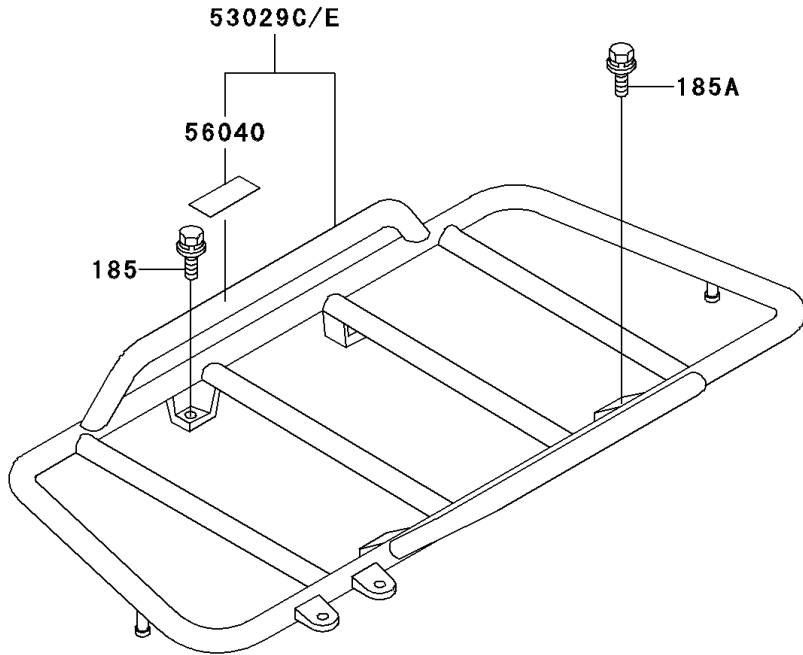

2003 Bayou 300 4X4 PARTS DIAGRAM

Carrier(s)

F2520

2003 Bayou 300 4X4 PARTS LIST

Carrier(s)

ITEM NAME	PART NUMBER	QUANTITY
BOLT-UPSET-WSP-SMALL (Ref # 185)	185C0816	6
BOLT-UPSET-WSP-SMALL,8X35 (Ref # 185A)	185J0835	2
LABEL-WARNING,MAXIMUM LOAD (Ref # 56040)	56040-1259	1
LABEL-WARNING,MAXIMUM LOAD (Ref # 56040A)	56040-1260	1
CARRIER,FR,S.GRAY (Ref # 53029C)	53029-1172-1U	1
CARRIER,RR,S.GRAY (Ref # 53029D)	53029-1173-1U	1
CARRIER,FR,S.GRAY (Ref # 53029E)	53029-1174-1U	1
CARRIER,RR,S.GRAY (Ref # 53029F)	53029-1175-1U	1