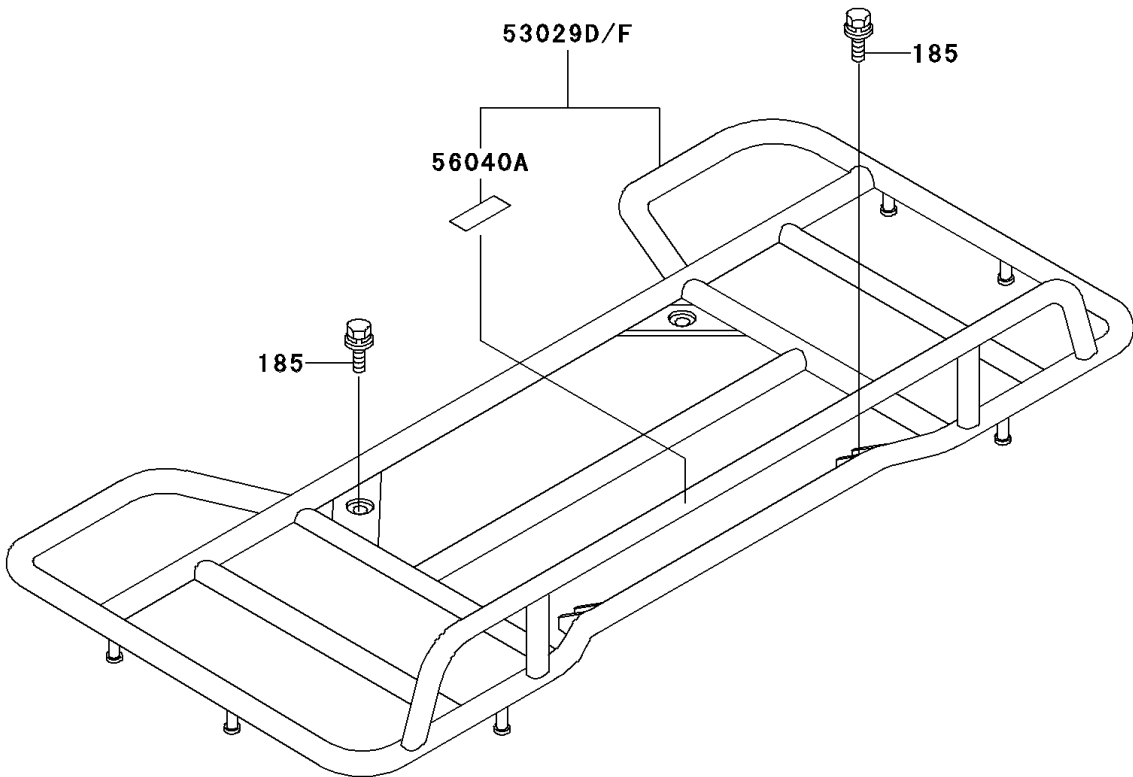

2003 Bayou 300 4X4 PARTS DIAGRAM

Carrier(s)

F2520

2003 Bayou 300 4X4 PARTS LIST

Carrier(s)

ITEM NAME	PART NUMBER	QUANTITY
BOLT-UPSET-WSP-SMALL (Ref # 185)	185C0816	6
BOLT-UPSET-WSP-SMALL,8X35 (Ref # 185A)	185J0835	2
LABEL-WARNING,MAXIMUM LOAD (Ref # 56040)	56040-1259	1
LABEL-WARNING,MAXIMUM LOAD (Ref # 56040A)	56040-1260	1
CARRIER,FR,S.GRAY (Ref # 53029C)	53029-1172-1U	1
CARRIER,RR,S.GRAY (Ref # 53029D)	53029-1173-1U	1
CARRIER,FR,S.GRAY (Ref # 53029E)	53029-1174-1U	1
CARRIER,RR,S.GRAY (Ref # 53029F)	53029-1175-1U	1