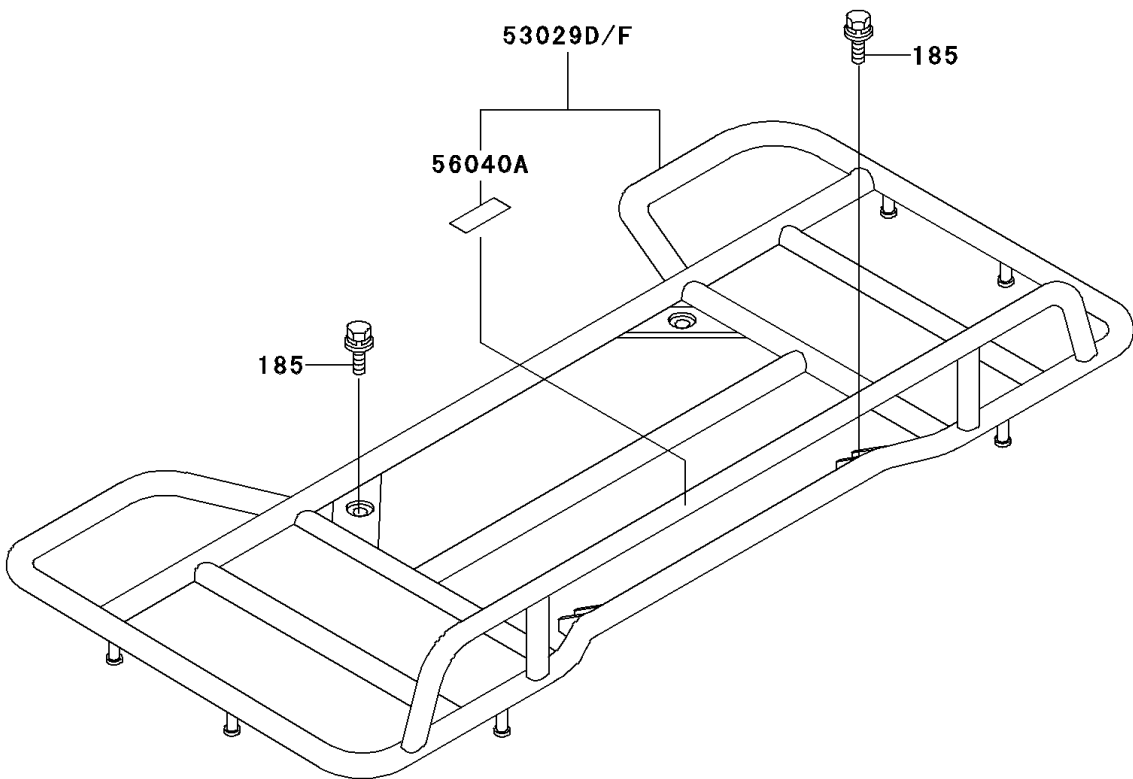

2005 Bayou 300 4X4 (Canada Only) PARTS DIAGRAM

Carrier(s)

F2520

2005 Bayou 300 4X4 (Canada Only) PARTS LIST

Carrier(s)

ITEM NAME	PART NUMBER	QUANTITY
BOLT-UPSET-WSP-SMALL (Ref # 185)	185C0816	6
BOLT-UPSET-WSP-SMALL,8X35 (Ref # 185A)	185J0835	2
CARRIER,FR,S.GRAY (Ref # 53029E)	53029-1174-1U	1
CARRIER,RR,S.GRAY (Ref # 53029F)	53029-1175-1U	1
LABEL-WARNING,MAXIMUM LOAD (Ref # 56040)	56040-1259	1
LABEL-WARNING,MAXIMUM LOAD (Ref # 56040A)	56040-1260	1