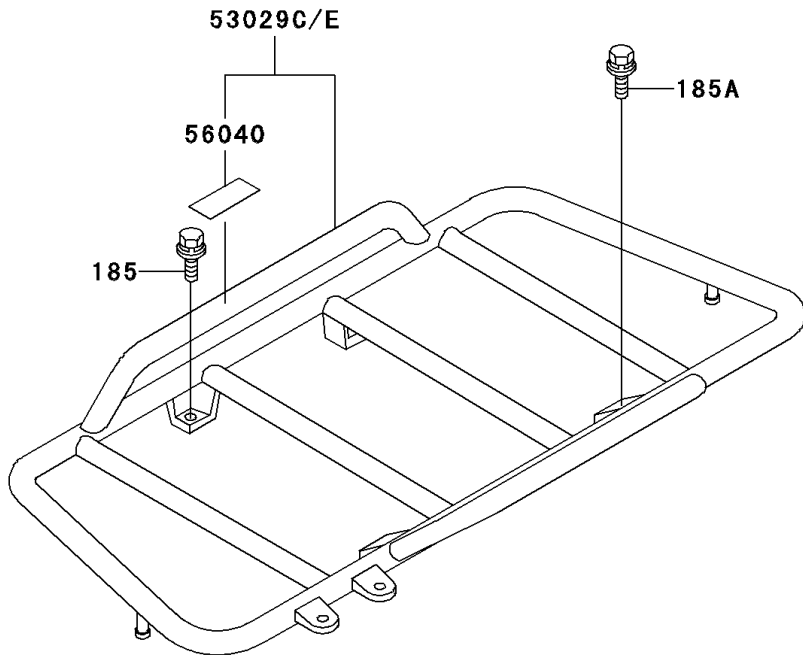

2005 Bayou 300 4X4 (Canada Only) PARTS DIAGRAM

Carrier(s)

F2520

2005 Bayou 300 4X4 (Canada Only) PARTS LIST

Carrier(s)

ITEM NAME	PART NUMBER	QUANTITY
BOLT-UPSET-WSP-SMALL (Ref # 185)	185C0816	6
BOLT-UPSET-WSP-SMALL,8X35 (Ref # 185A)	185J0835	2
CARRIER,FR,S.GRAY (Ref # 53029E)	53029-1174-1U	1
CARRIER,RR,S.GRAY (Ref # 53029F)	53029-1175-1U	1
LABEL-WARNING,MAXIMUM LOAD (Ref # 56040)	56040-1259	1
LABEL-WARNING,MAXIMUM LOAD (Ref # 56040A)	56040-1260	1