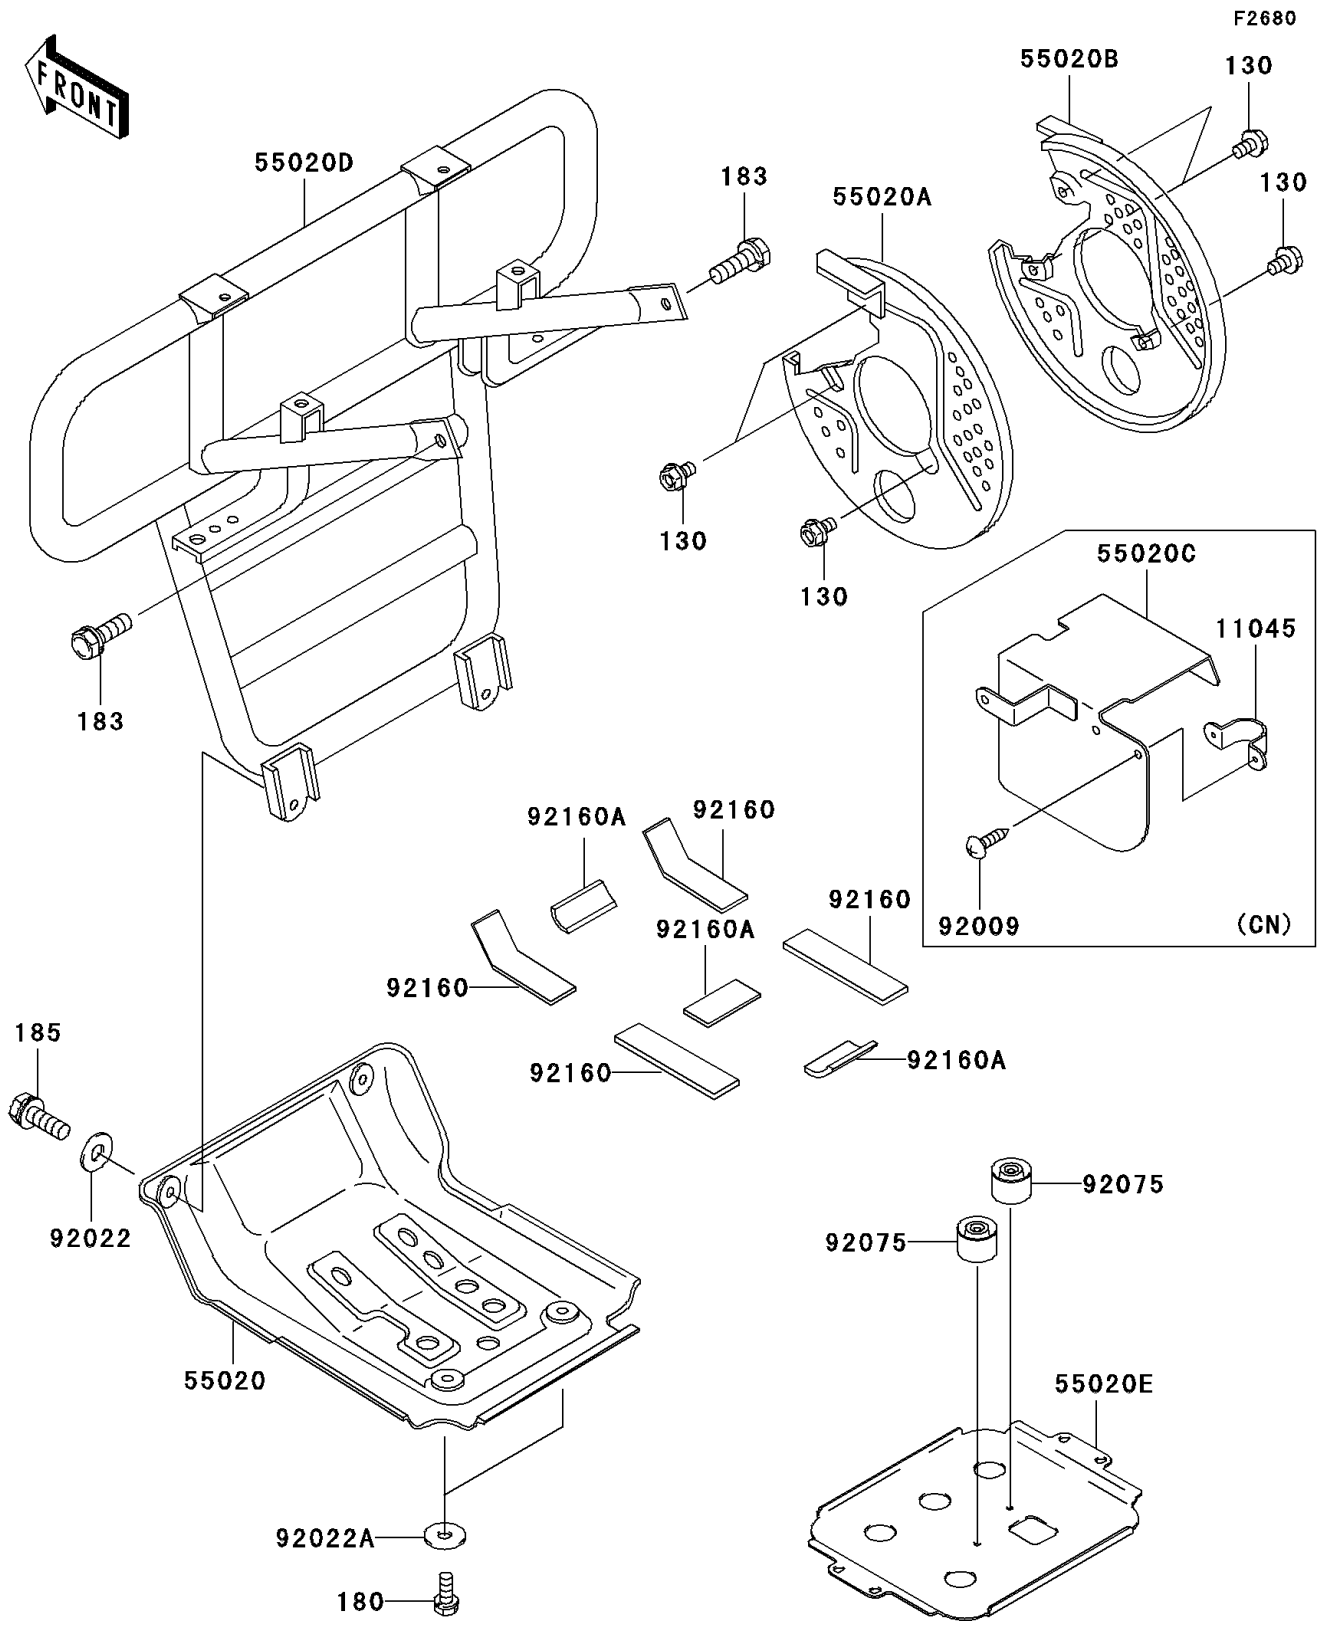

2003 Bayou 300 4X4 PARTS DIAGRAM

Guard(s)

2003 Bayou 300 4X4 PARTS LIST

Guard(s)

ITEM NAME	PART NUMBER	QUANTITY
BOLT-FLANGED,6X10 (Ref # 130)	130B0610	6
BOLT-UPSET-WS,6X16 (Ref # 180)	180J0616	2
BOLT-UPSET-WS-SMALL (Ref # 183)	183J0825	2
BOLT-UPSET-WSP-SMALL,8X25 (Ref # 185)	185J0825	2
GUARD,FRONT DIFF (Ref # 55020)	55020-1303	1
GUARD,FRONT DISC,LH (Ref # 55020A)	55020-1304	1
GUARD,FRONT DISC,RH (Ref # 55020B)	55020-1305	1
GUARD,FR,S.GRAY (Ref # 55020D)	55020-1585-1U	1
GUARD,ENGINE (Ref # 55020E)	55020-1797	1
WASHER,8.5X20X1.6,BLACK (Ref # 92022)	92022-1317	2
WASHER,6.5X20X1.6,BLACK (Ref # 92022A)	92022-1346	2
DAMPER (Ref # 92075)	92075-1896	2
DAMPER (Ref # 92160)	92160-1101	4
DAMPER (Ref # 92160A)	92160-1102	3
BRACKET,FENDER (Ref # 11045)	11045-1882	1
GUARD,SNOW (Ref # 55020C)	55020-1474	1
SCREW,TAPPING,5X10 (Ref # 92009)	92009-1332	2