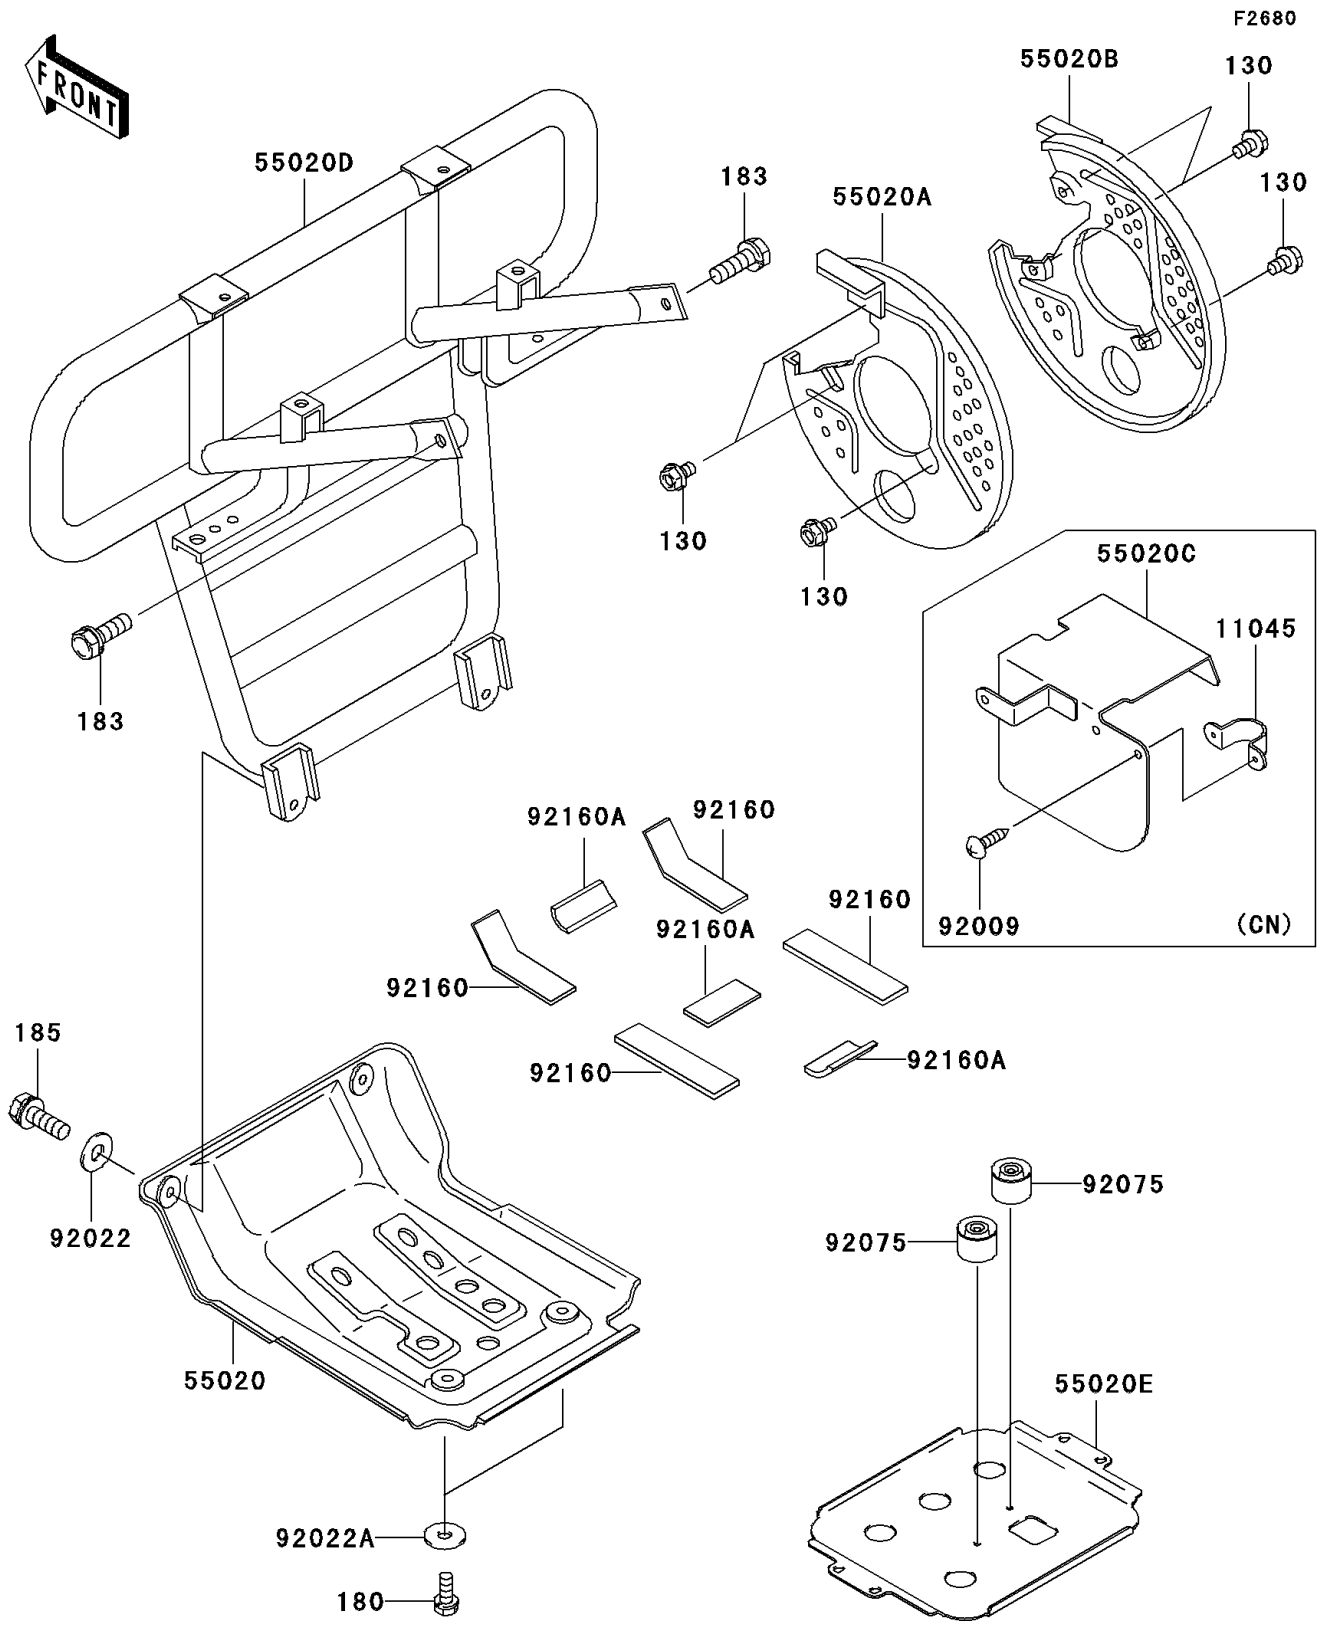

# 2004 Bayou 300 4X4 PARTS DIAGRAM

Guard(s)

## 2004 Bayou 300 4X4 PARTS LIST

Guard(s)

ITEM NAME	PART NUMBER	QUANTITY
BOLT-FLANGED,6X10 (Ref # 130)	130B0610	6
BOLT-UPSET-WS,6X16 (Ref # 180)	180J0616	2
BOLT-UPSET-WS-SMALL (Ref # 183)	183J0825	2
BOLT-UPSET-WSP-SMALL,8X25 (Ref # 185)	185J0825	2
GUARD,FRONT DIFF (Ref # 55020)	55020-1303	1
GUARD,FRONT DISC,LH (Ref # 55020A)	55020-1304	1
GUARD,FRONT DISC,RH (Ref # 55020B)	55020-1305	1
GUARD,FR,S.GRAY (Ref # 55020D)	55020-1585-1U	1
GUARD,ENGINE (Ref # 55020E)	55020-1797	1
WASHER,8.5X20X1.6,BLACK (Ref # 92022)	92022-1317	2
WASHER,6.5X20X1.6,BLACK (Ref # 92022A)	92022-1346	2
DAMPER (Ref # 92075)	92075-1896	2
DAMPER (Ref # 92160)	92160-1101	4
DAMPER (Ref # 92160A)	92160-1102	3
BRACKET,FENDER (Ref # 11045)	11045-1882	1
GUARD,SNOW (Ref # 55020C)	55020-1474	1
SCREW,TAPPING,5X10 (Ref # 92009)	92009-1332	2