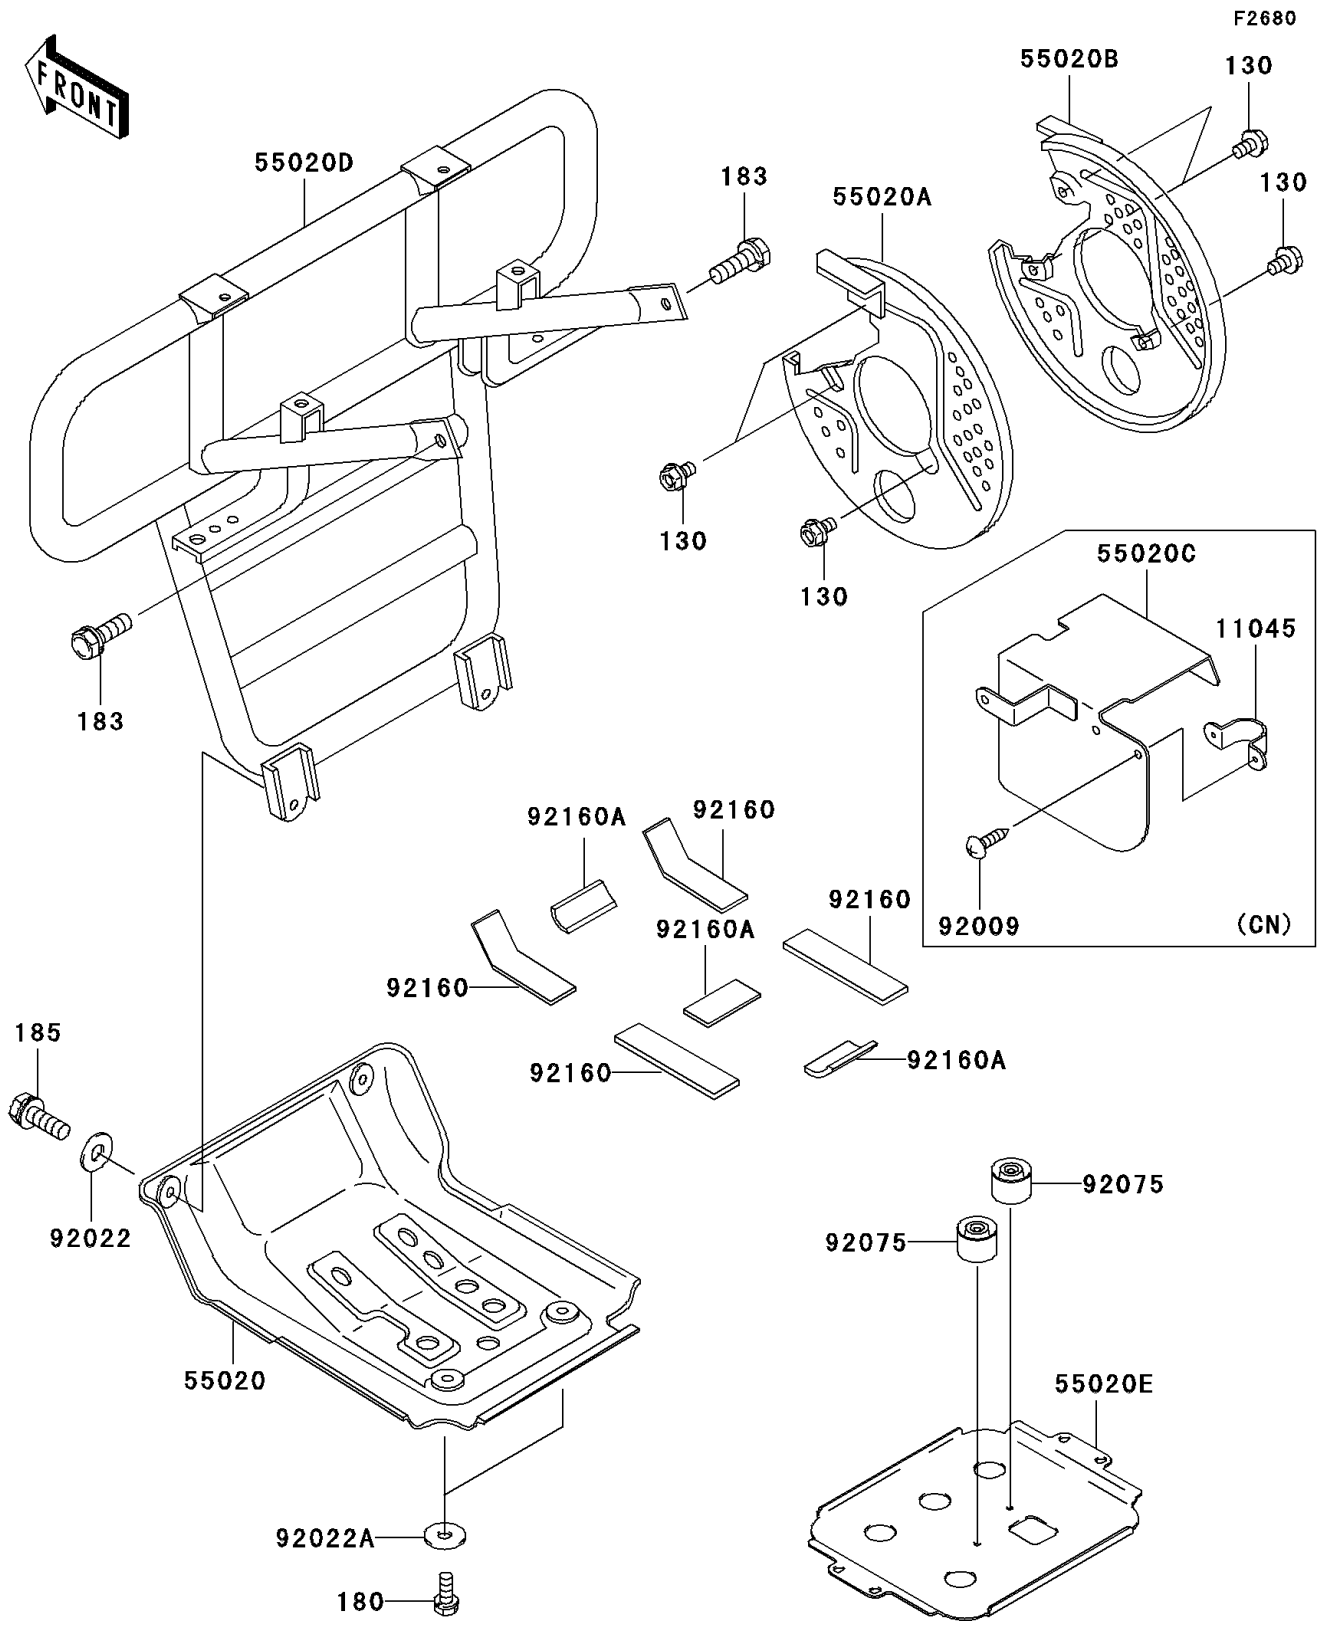

# 2005 Bayou 300 4X4 (Canada Only) PARTS DIAGRAM

Guard(s)

## 2005 Bayou 300 4X4 (Canada Only) PARTS LIST

Guard(s)

ITEM NAME	PART NUMBER	QUANTITY
BOLT-FLANGED,6X10 (Ref # 130)	130B0610	6
BOLT-UPSET-WS,6X16 (Ref # 180)	180J0616	2
BOLT-UPSET-WS-SMALL (Ref # 183)	183J0825	2
BOLT-UPSET-WSP-SMALL,8X25 (Ref # 185)	185J0825	2
BRACKET,FENDER (Ref # 11045)	11045-1882	1
GUARD,FRONT DIFF (Ref # 55020)	55020-1303	1
GUARD,FRONT DISC,LH (Ref # 55020A)	55020-1304	1
GUARD,FRONT DISC,RH (Ref # 55020B)	55020-1305	1
GUARD,SNOW (Ref # 55020C)	55020-1474	1
GUARD,FR,S.GRAY (Ref # 55020D)	55020-1585-1U	1
GUARD,ENGINE (Ref # 55020E)	55020-1797	1
SCREW,TAPPING,5X10 (Ref # 92009)	92009-1332	2
WASHER,8.5X20X1.6,BLACK (Ref # 92022)	92022-1317	2
WASHER,6.5X20X1.6,BLACK (Ref # 92022A)	92022-1346	2
DAMPER (Ref # 92075)	92075-1896	2
DAMPER (Ref # 92160)	92160-1101	4
DAMPER (Ref # 92160A)	92160-1102	3