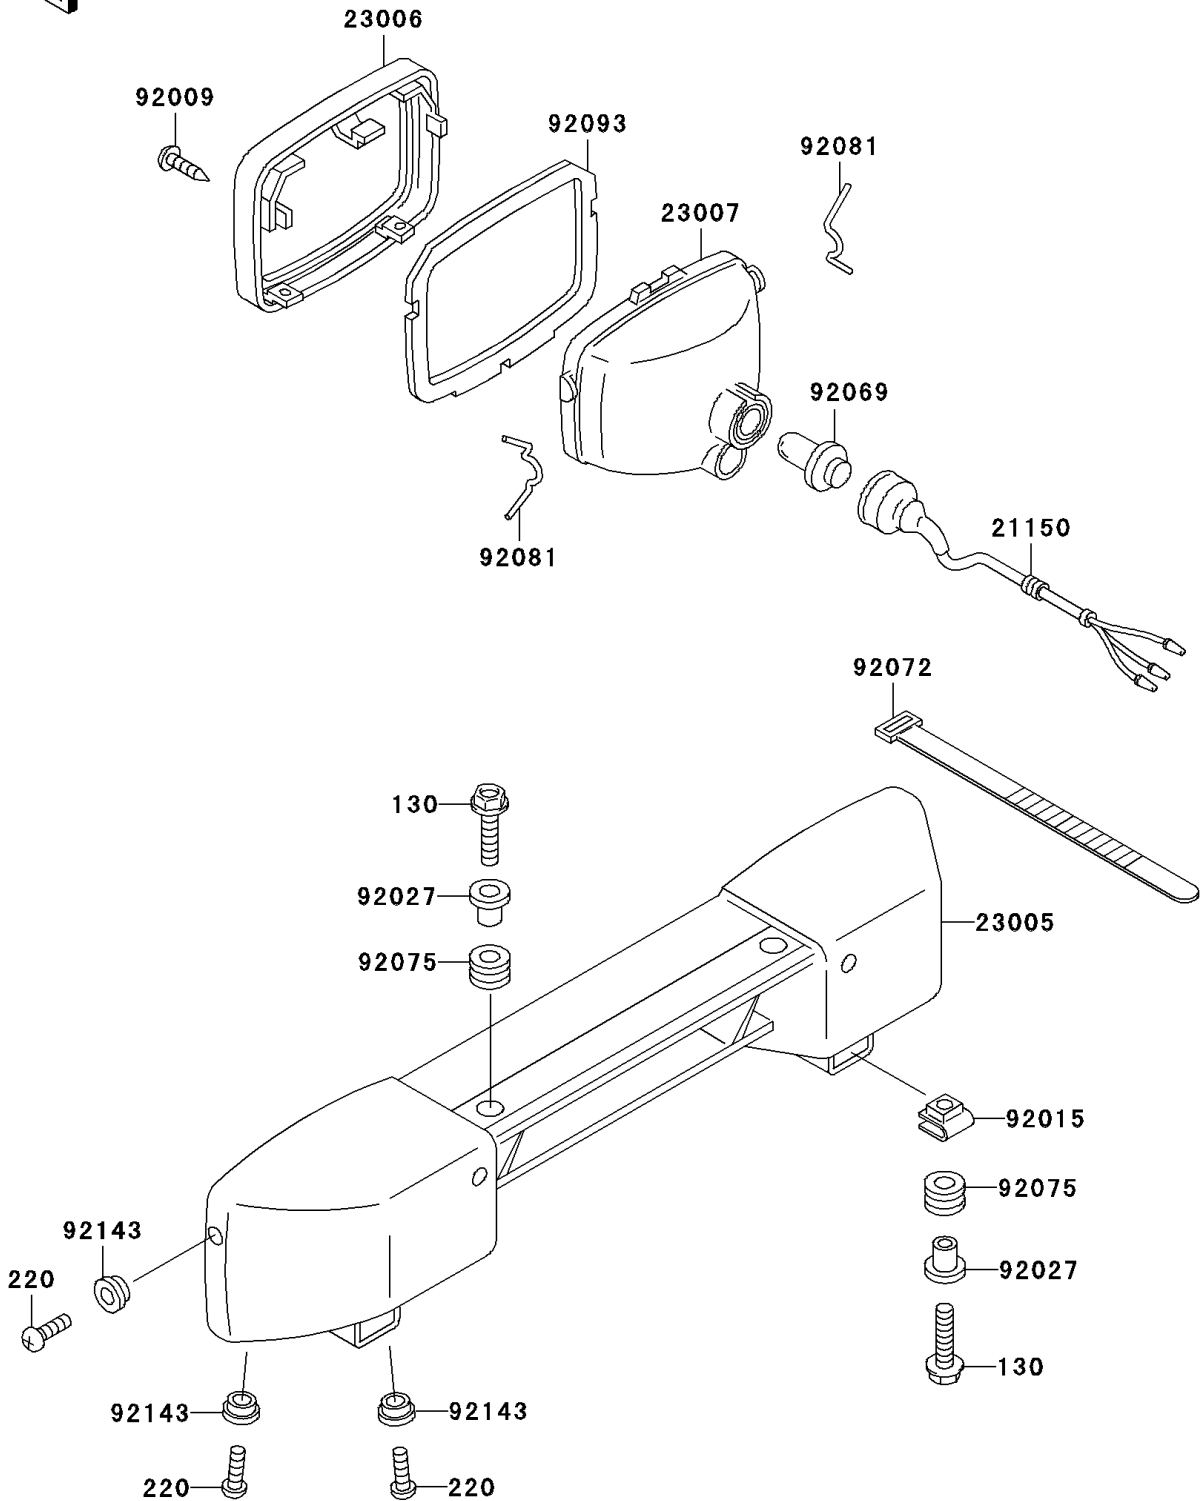

# 2003 Bayou 300 4X4 PARTS DIAGRAM

Headlight(s)

F2710

## 2003 Bayou 300 4X4 PARTS LIST

### Headlight(s)

ITEM NAME	PART NUMBER	QUANTITY
BOLT-FLANGED,6X25 (Ref # 130)	130J0625	4
SCREW-PAN-CROSS (Ref # 220)	220F0516	6
CORD-ASSY,HEAD LAMP (Ref # 21150)	21150-1053	2
BODY-COMP-HEAD LAMP (Ref # 23005)	23005-1113	1
RIM-LAMP (Ref # 23006)	23006-1062	2
LENS-COMP,HEAD LAMP (Ref # 23007)	23007-1274	2
SCREW,TAPPING,4X30 (Ref # 92009)	92009-1139	2
NUT,CLAMP,6MM (Ref # 92015)	92015-1678	2
COLLAR,L=16.1 (Ref # 92027)	92027-1847	4
BULB,12V 25/25W (Ref # 92069)	92069-1010	2
BAND,L=149 (Ref # 92072)	92072-031	2
DAMPER (Ref # 92075)	92075-1690	4
SPRING,LAMP RIM (Ref # 92081)	92081-1334	4
SEAL,HEAD LAMP (Ref # 92093)	92093-1261	2
COLLAR (Ref # 92143)	92143-1234	6