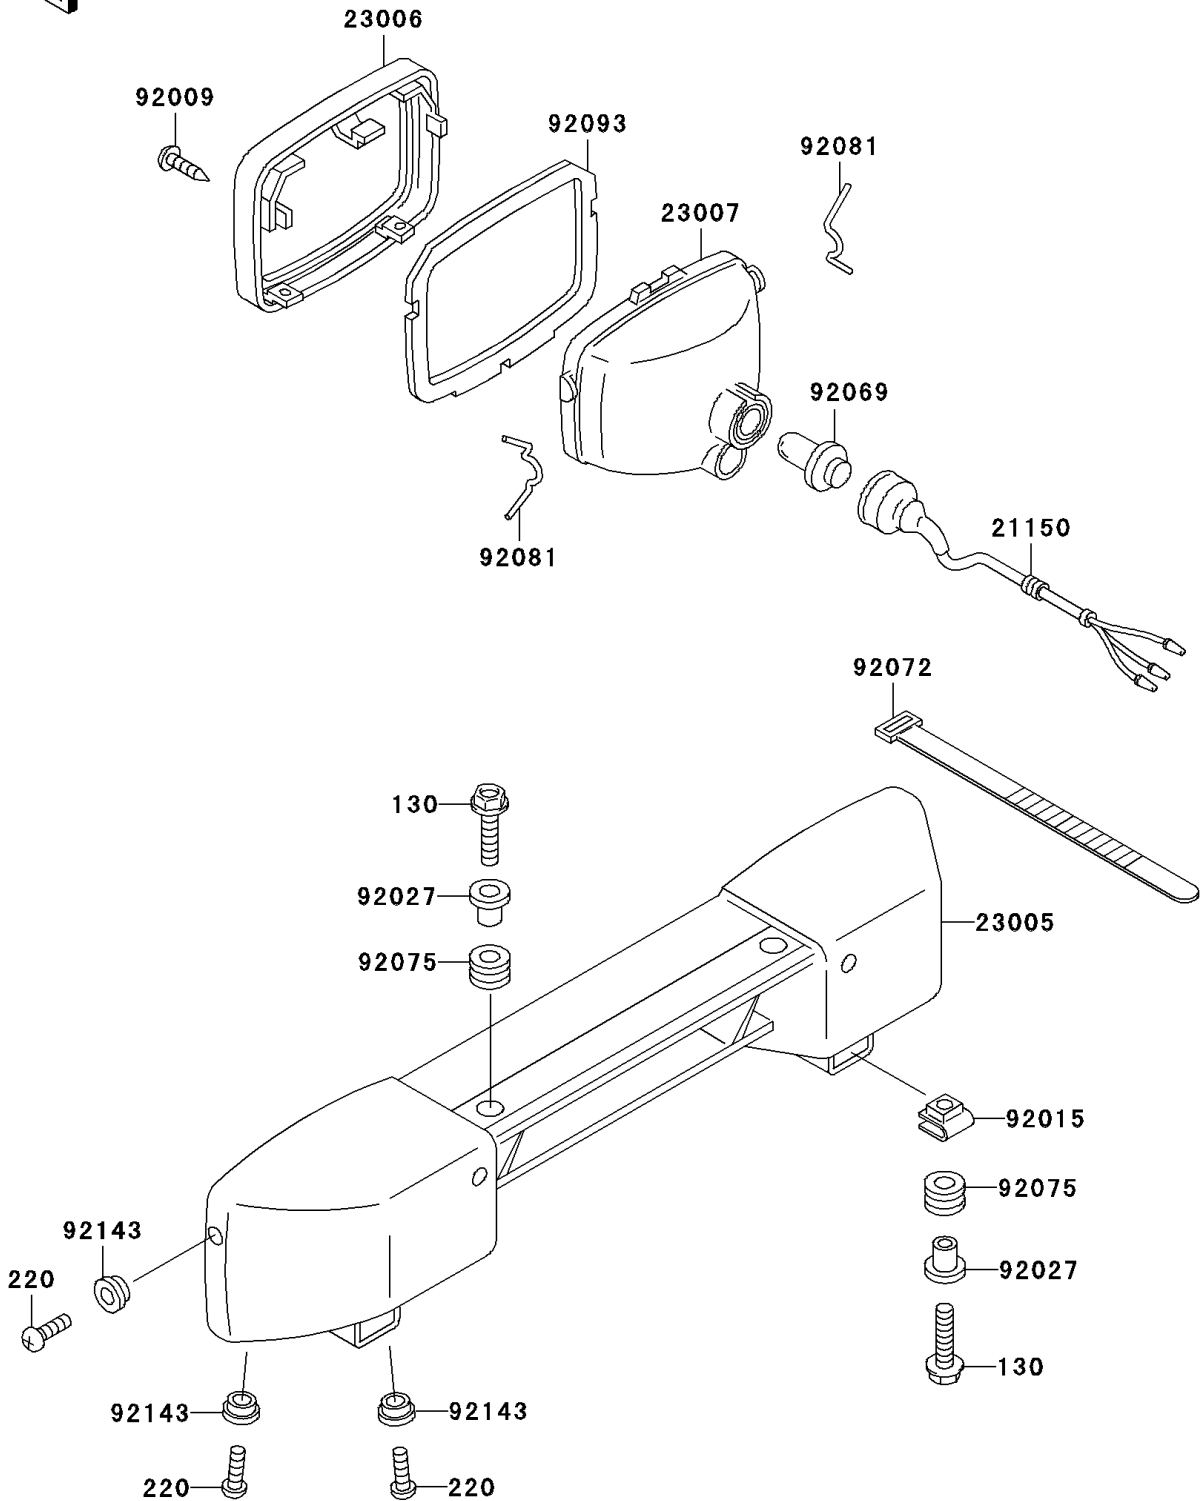

2005 Bayou 300 4X4 (Canada Only) PARTS DIAGRAM

Headlight(s)

F2710

2005 Bayou 300 4X4 (Canada Only) PARTS LIST

Headlight(s)

ITEM NAME	PART NUMBER	QUANTITY
BOLT-FLANGED,6X25 (Ref # 130)	130J0625	4
SCREW-PAN-CROSS (Ref # 220)	220F0516	6
CORD-ASSY,HEAD LAMP (Ref # 21150)	21150-1053	2
BODY-COMP-HEAD LAMP (Ref # 23005)	23005-1113	1
RIM-LAMP (Ref # 23006)	23006-1062	2
LENS-COMP,HEAD LAMP (Ref # 23007)	23007-1274	2
SCREW,TAPPING,4X30 (Ref # 92009)	92009-1139	2
NUT,CLAMP,6MM (Ref # 92015)	92015-1678	2
COLLAR,L=16.1 (Ref # 92027)	92027-1847	4
BULB,12V 25/25W (Ref # 92069)	92069-1010	2
BAND,L=149 (Ref # 92072)	92072-031	2
DAMPER (Ref # 92075)	92075-1690	4
SPRING,LAMP RIM (Ref # 92081)	92081-1334	4
SEAL,HEAD LAMP (Ref # 92093)	92093-1261	2
COLLAR (Ref # 92143)	92143-1234	6