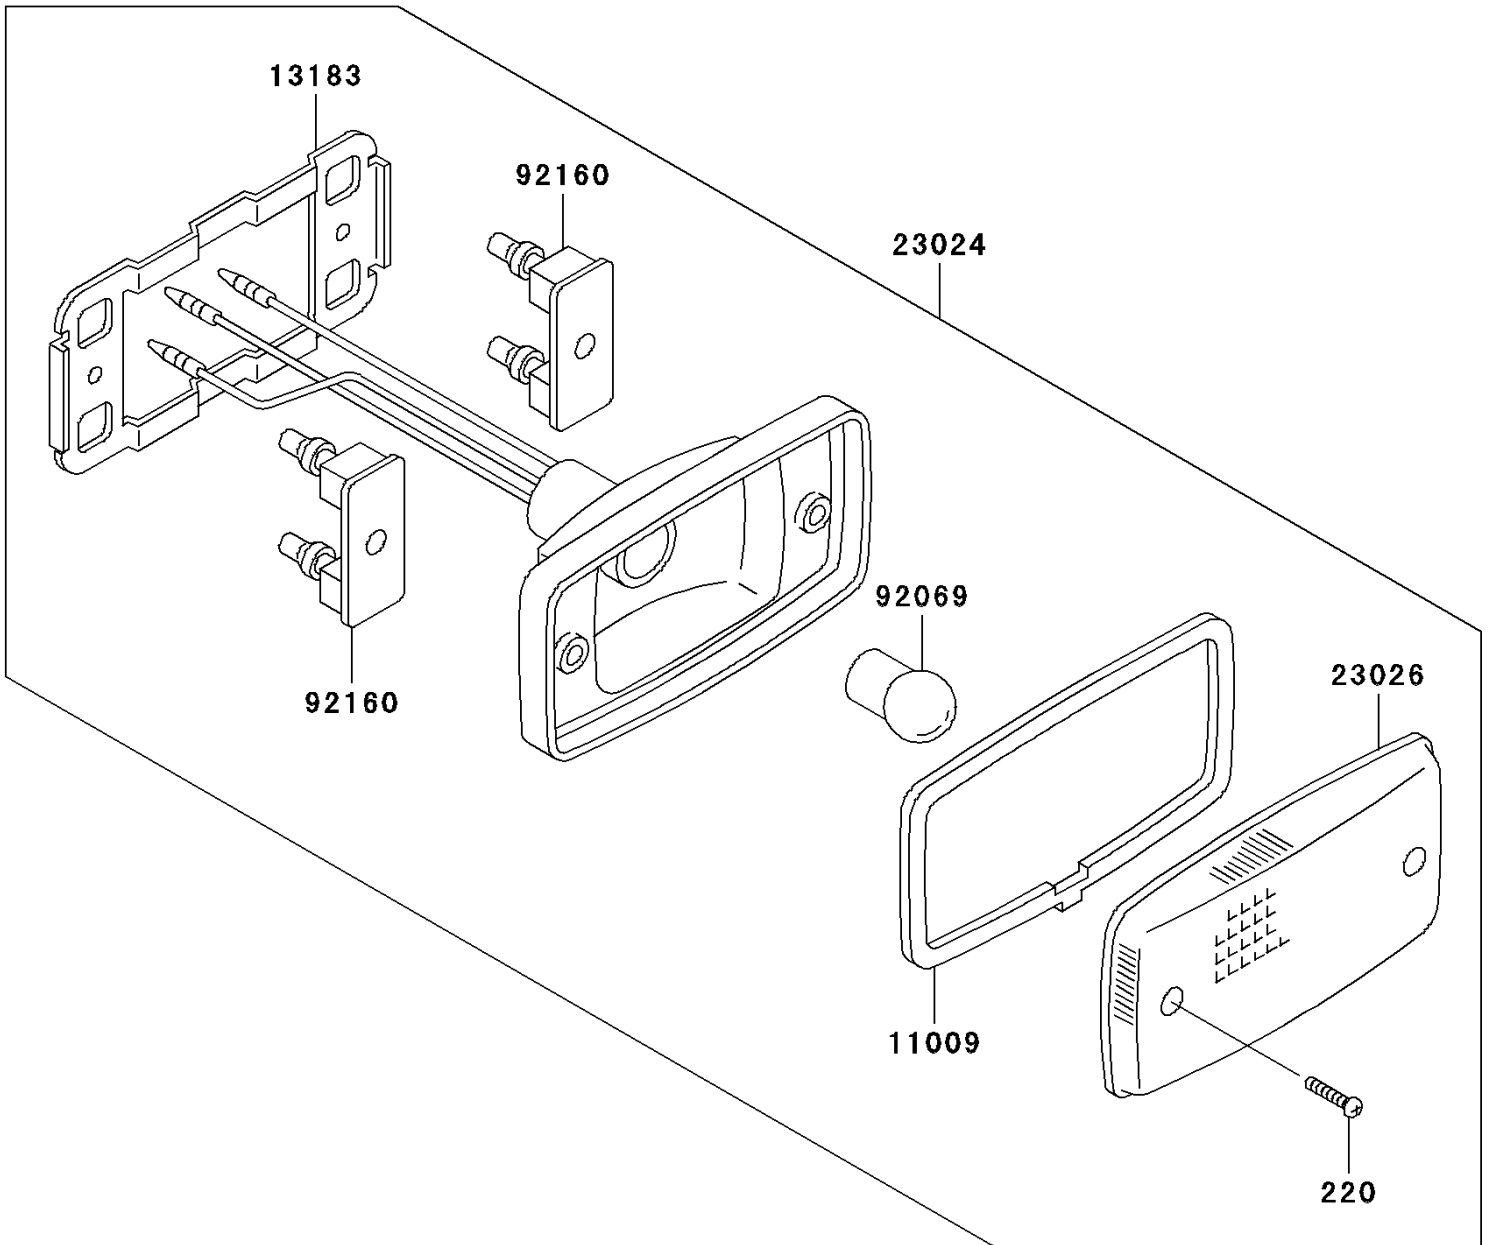

2003 Bayou 300 4X4 PARTS DIAGRAM

Taillight(s)

F2720

2003 Bayou 300 4X4 PARTS LIST

Taillight(s)

ITEM NAME	PART NUMBER	QUANTITY
SCREW-PAN-CROS (Ref # 220)	220B0420	4
GASKET,TAIL LAMP (Ref # 11009)	11009-4004	2
PLATE,TAIL LAMP (Ref # 13183)	13183-1261	2
LAMP-ASSY-TAIL (Ref # 23024)	23024-1138	2
LENS,TAIL LAMP (Ref # 23026)	23026-1239	2
BULB,12V 18/5W (Ref # 92069)	92069-1089	2
DAMPER,TAIL LAMP (Ref # 92160)	92160-1053	4