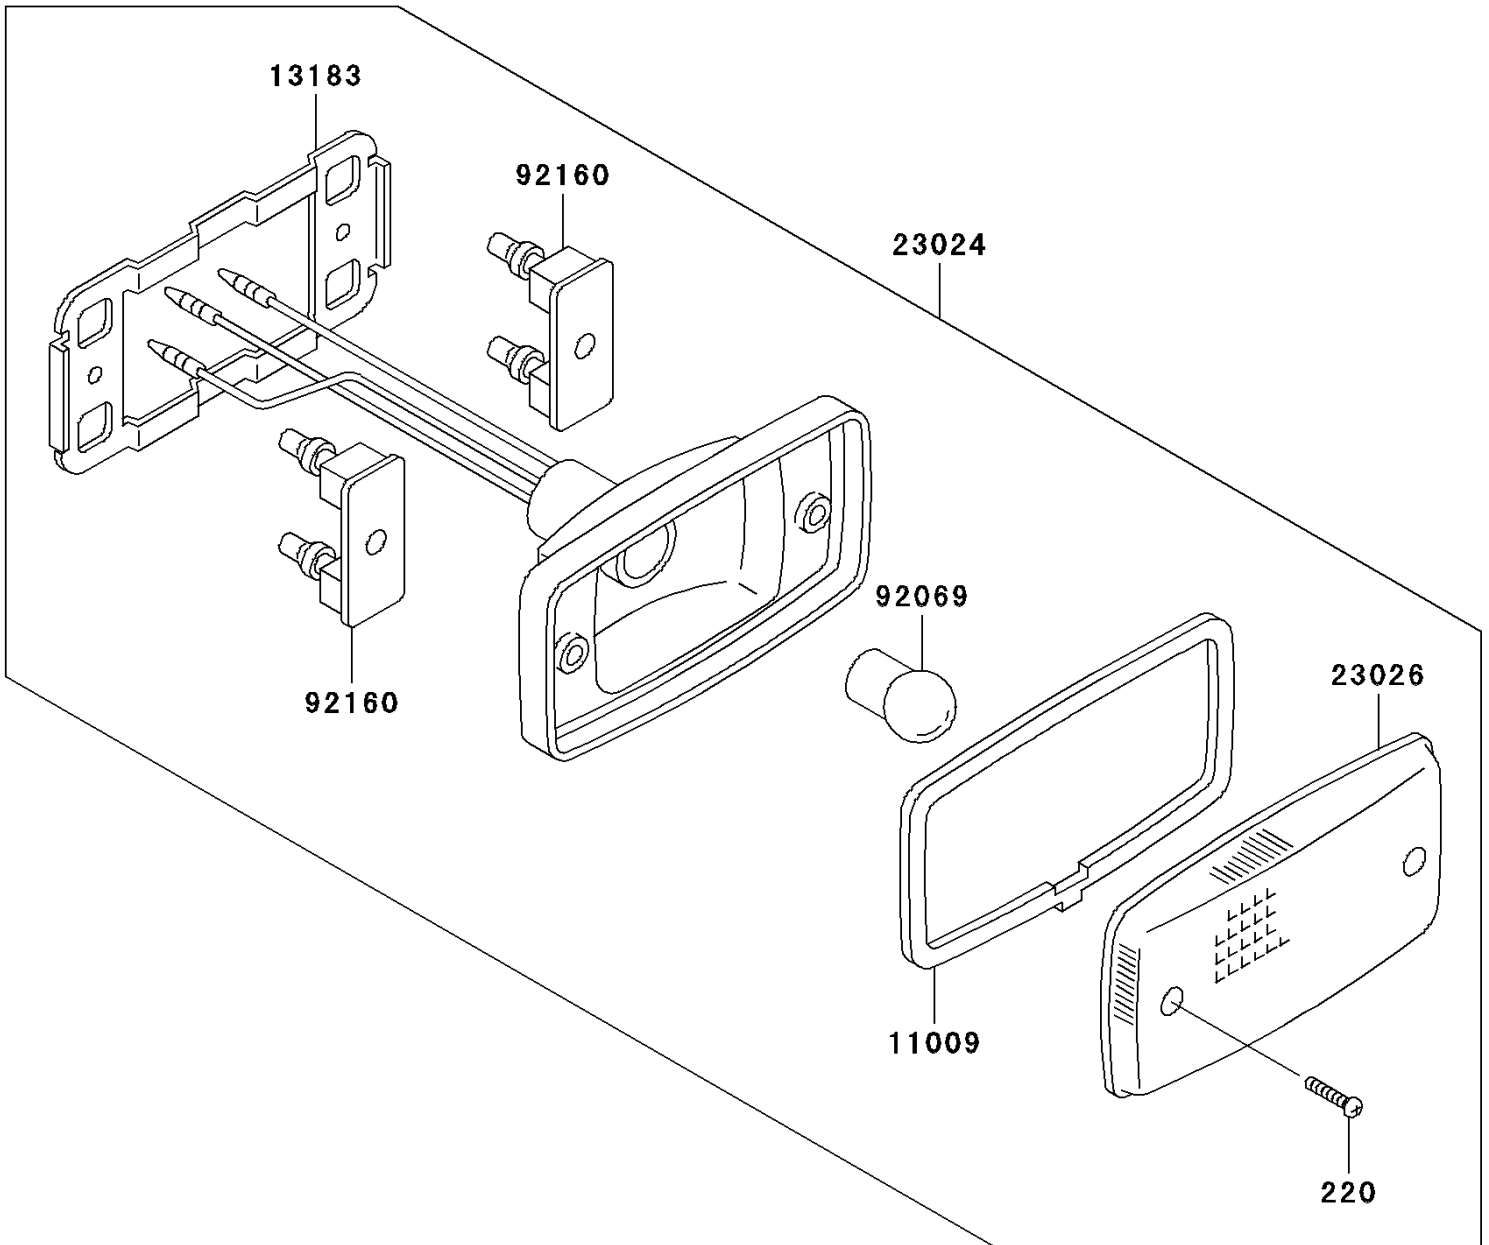

# 2005 Bayou 300 4X4 (Canada Only) PARTS DIAGRAM

Taillight(s)

F2720

## 2005 Bayou 300 4X4 (Canada Only) PARTS LIST

Taillight(s)

ITEM NAME	PART NUMBER	QUANTITY
SCREW-PAN-CROS (Ref # 220)	220B0420	4
GASKET,TAIL LAMP (Ref # 11009)	11009-4004	2
PLATE,TAIL LAMP (Ref # 13183)	13183-1261	2
LAMP-ASSY-TAIL (Ref # 23024)	23024-1138	2
LENS,TAIL LAMP (Ref # 23026)	23026-1239	2
BULB,12V 18/5W (Ref # 92069)	92069-1089	2
DAMPER,TAIL LAMP (Ref # 92160)	92160-1053	4