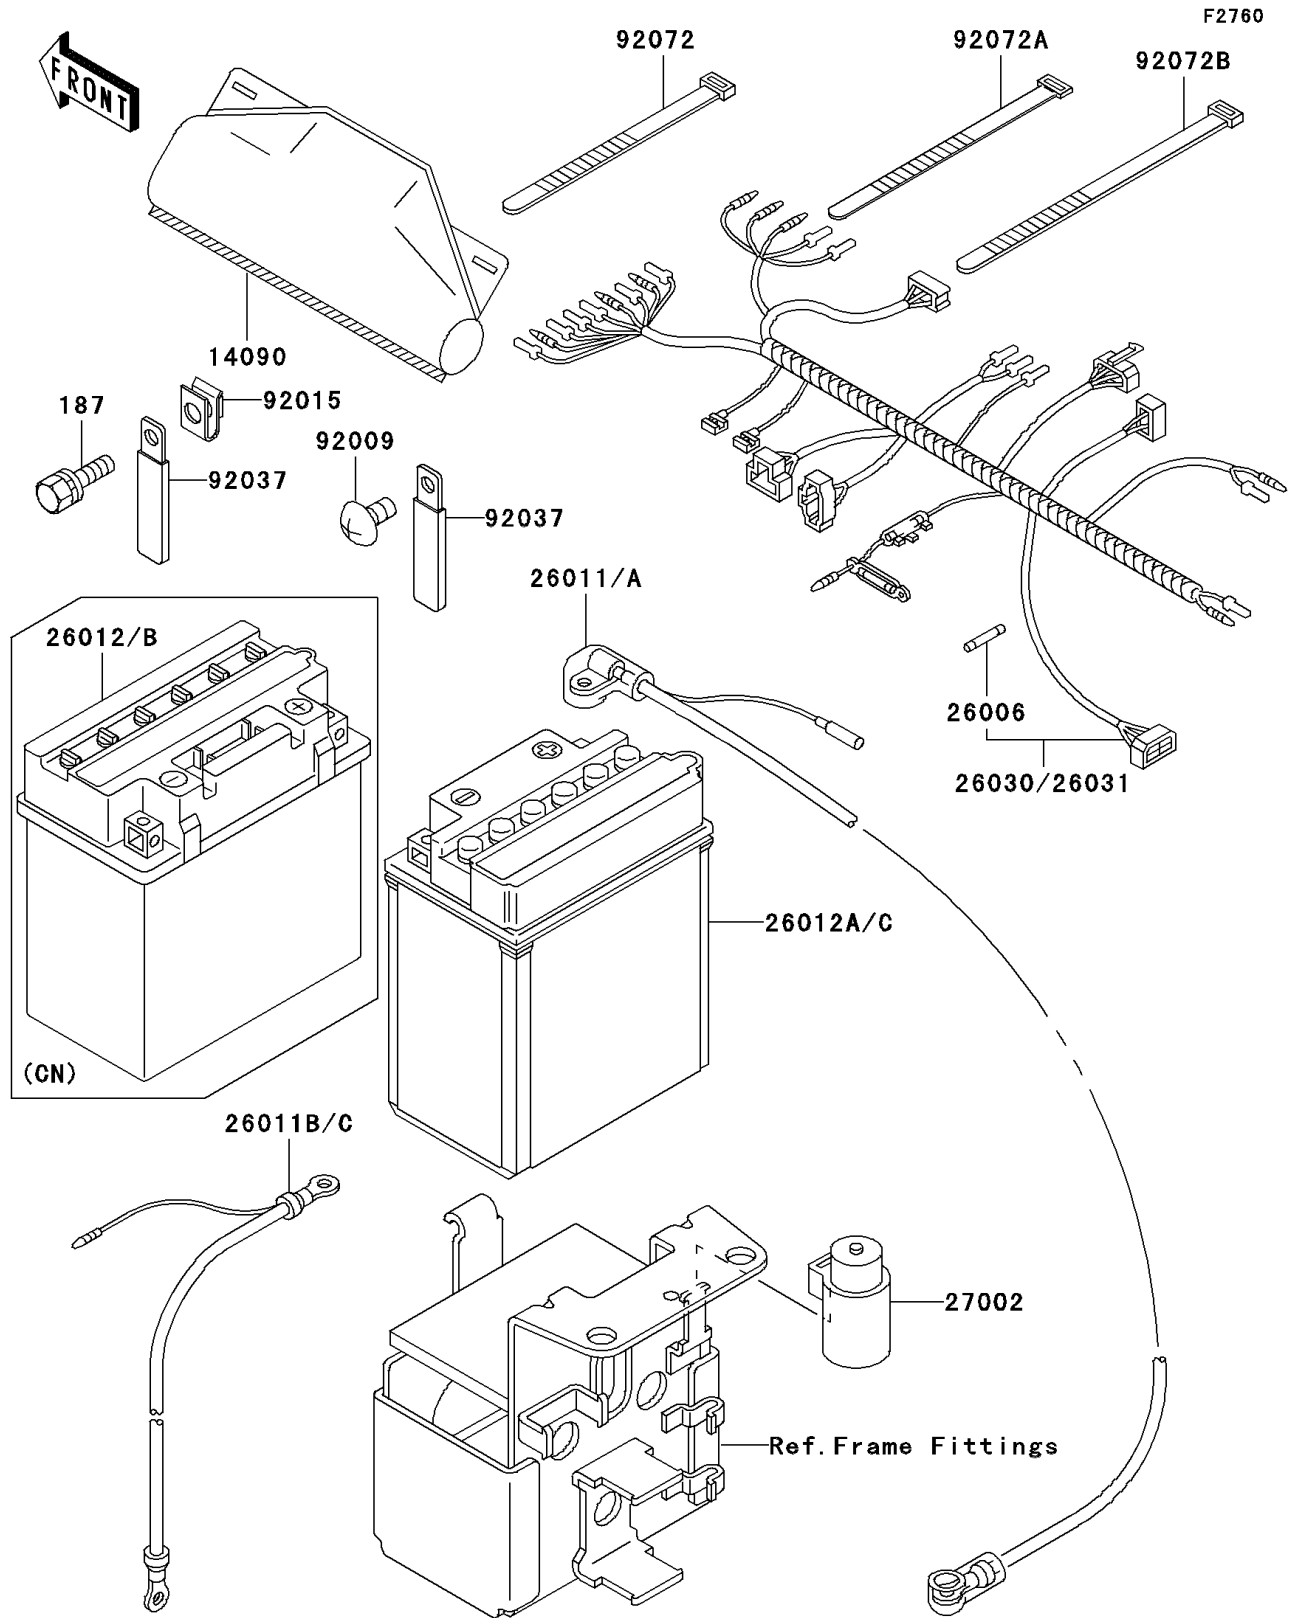

2005 Bayou 300 4X4 (Canada Only) PARTS DIAGRAM

Chassis Electrical Equipment

2005 Bayou 300 4X4 (Canada Only) PARTS LIST

Chassis Electrical Equipment

ITEM NAME	PART NUMBER	QUANTITY
BOLT-UPSET-WSP (Ref # 187)	187C0614	2
COVER,COUPLER (Ref # 14090)	14090-1611	1
FUSE,30A,L=30 (Ref # 26006)	26006-1059	2
WIRE-LEAD,BATTERY(+) (Ref # 26011)	26011-1544	1
WIRE-LEAD,BATTERY(-) (Ref # 26011C)	26011-1560	1
BATTERY,YB16CL-B,12V 19AH (Ref # 26012)	26012-0002	1
HARNESS,MAIN (Ref # 26031)	26031-0045	1
RELAY-ASSY (Ref # 27002)	27002-1095	1
SCREW,TAPPING,4X8 (Ref # 92009)	92009-1155	3
NUT,6MM (Ref # 92015)	92015-1671	2
CLAMP,L=60 (Ref # 92037)	92037-1069	5
BAND,L=123 (Ref # 92072)	92072-030	3
BAND,L=149 (Ref # 92072A)	92072-031	5
BAND,L=188 (Ref # 92072B)	92072-1239	18