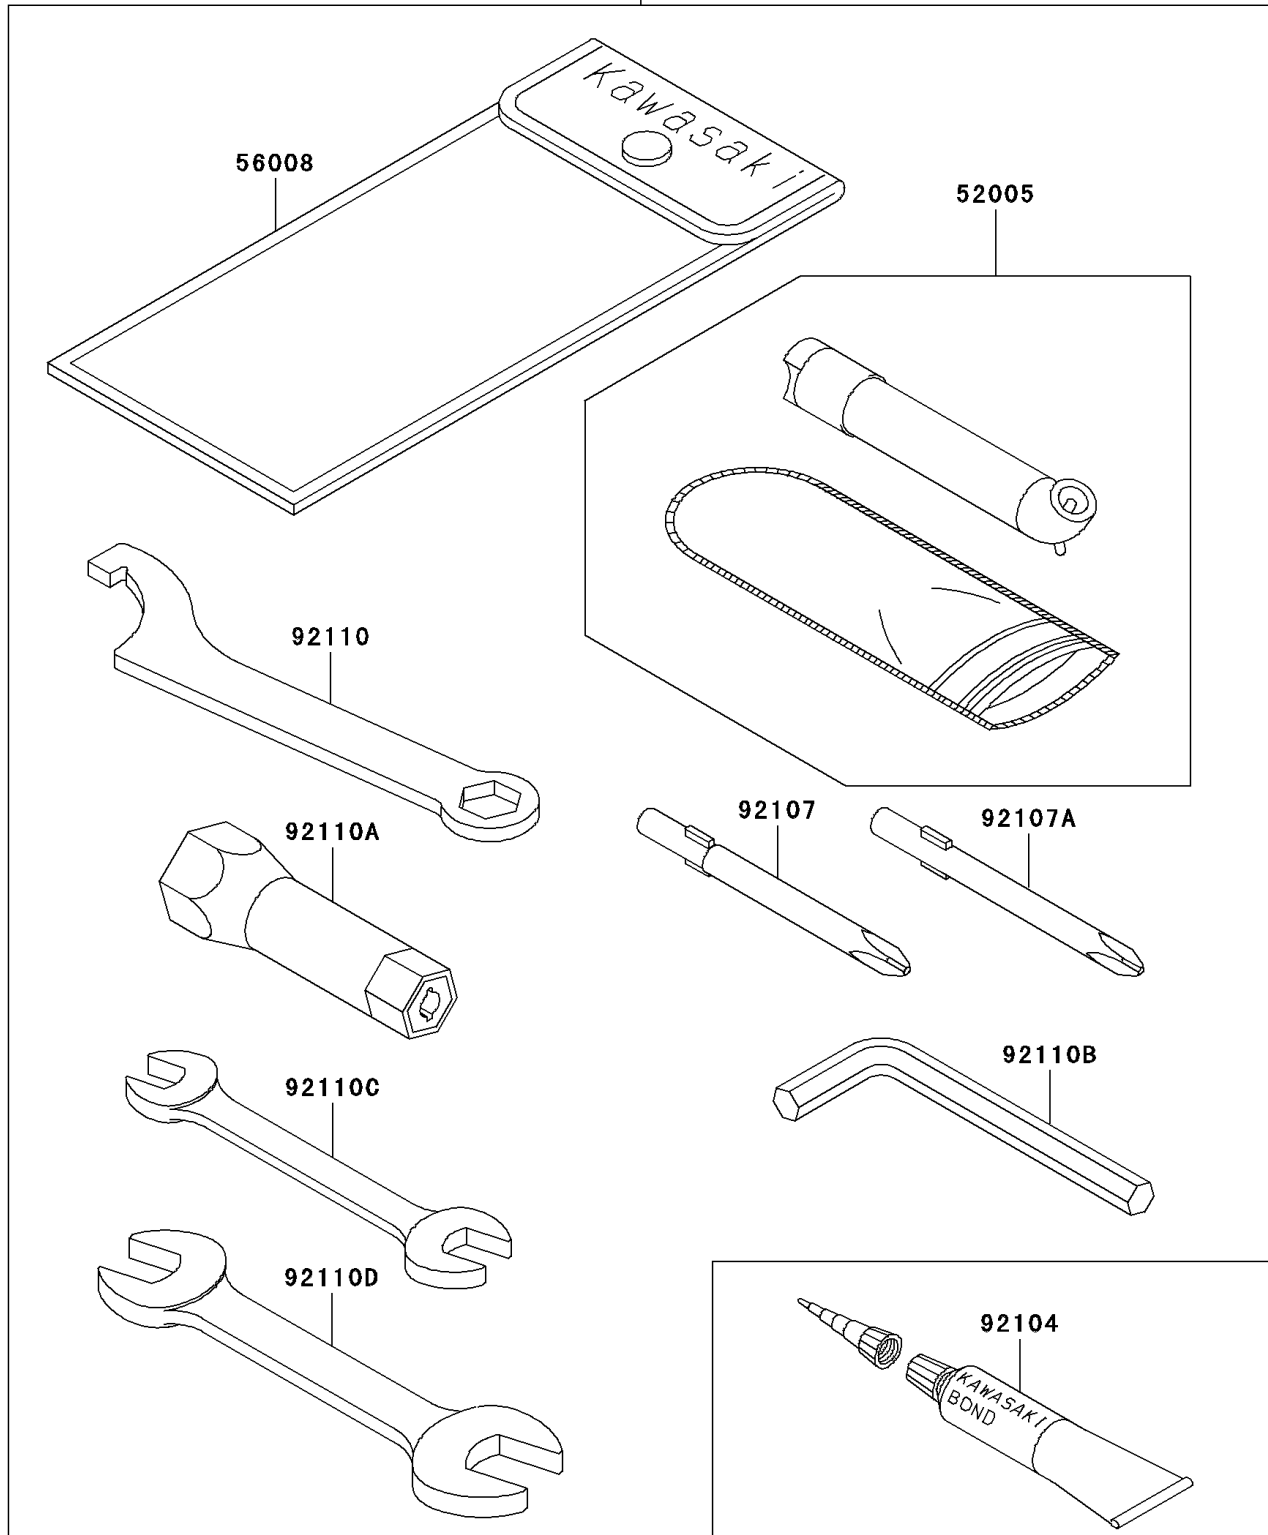

2003 Bayou 300 4X4 PARTS DIAGRAM

Owner's Tools

56007

F2810

2003 Bayou 300 4X4 PARTS LIST

Owner's Tools

ITEM NAME	PART NUMBER	QUANTITY
GAUGE,AIR (Ref # 52005)	52005-1082	1
TOOL-KIT (Ref # 56007)	56007-1496	1
BAG,TOOL (Ref # 56008)	56008-1007	1
GASKET-LIQUID,TUBE,100G,SILVER (Ref # 92104)	92104-002	1
TOOL-DRIVER,#3PHILLIPS (Ref # 92107)	92107-005	1
TOOL-DRIVER,#2PHILLIPS (Ref # 92107A)	92107-1053	1
TOOL-WRENCH,HOOK&BOXEND,14MM (Ref # 92110)	92110-1040	1
TOOL-WRENCH,BOX,18MM (Ref # 92110A)	92110-1109	1
TOOL-WRENCH,ALLEN,3MM (Ref # 92110B)	92110-1140	1
TOOL-WRENCH,OPEN END,10X12 (Ref # 92110C)	92110-1152	1
TOOL-WRENCH,OPEN END,14X17 (Ref # 92110D)	92110-1153	1