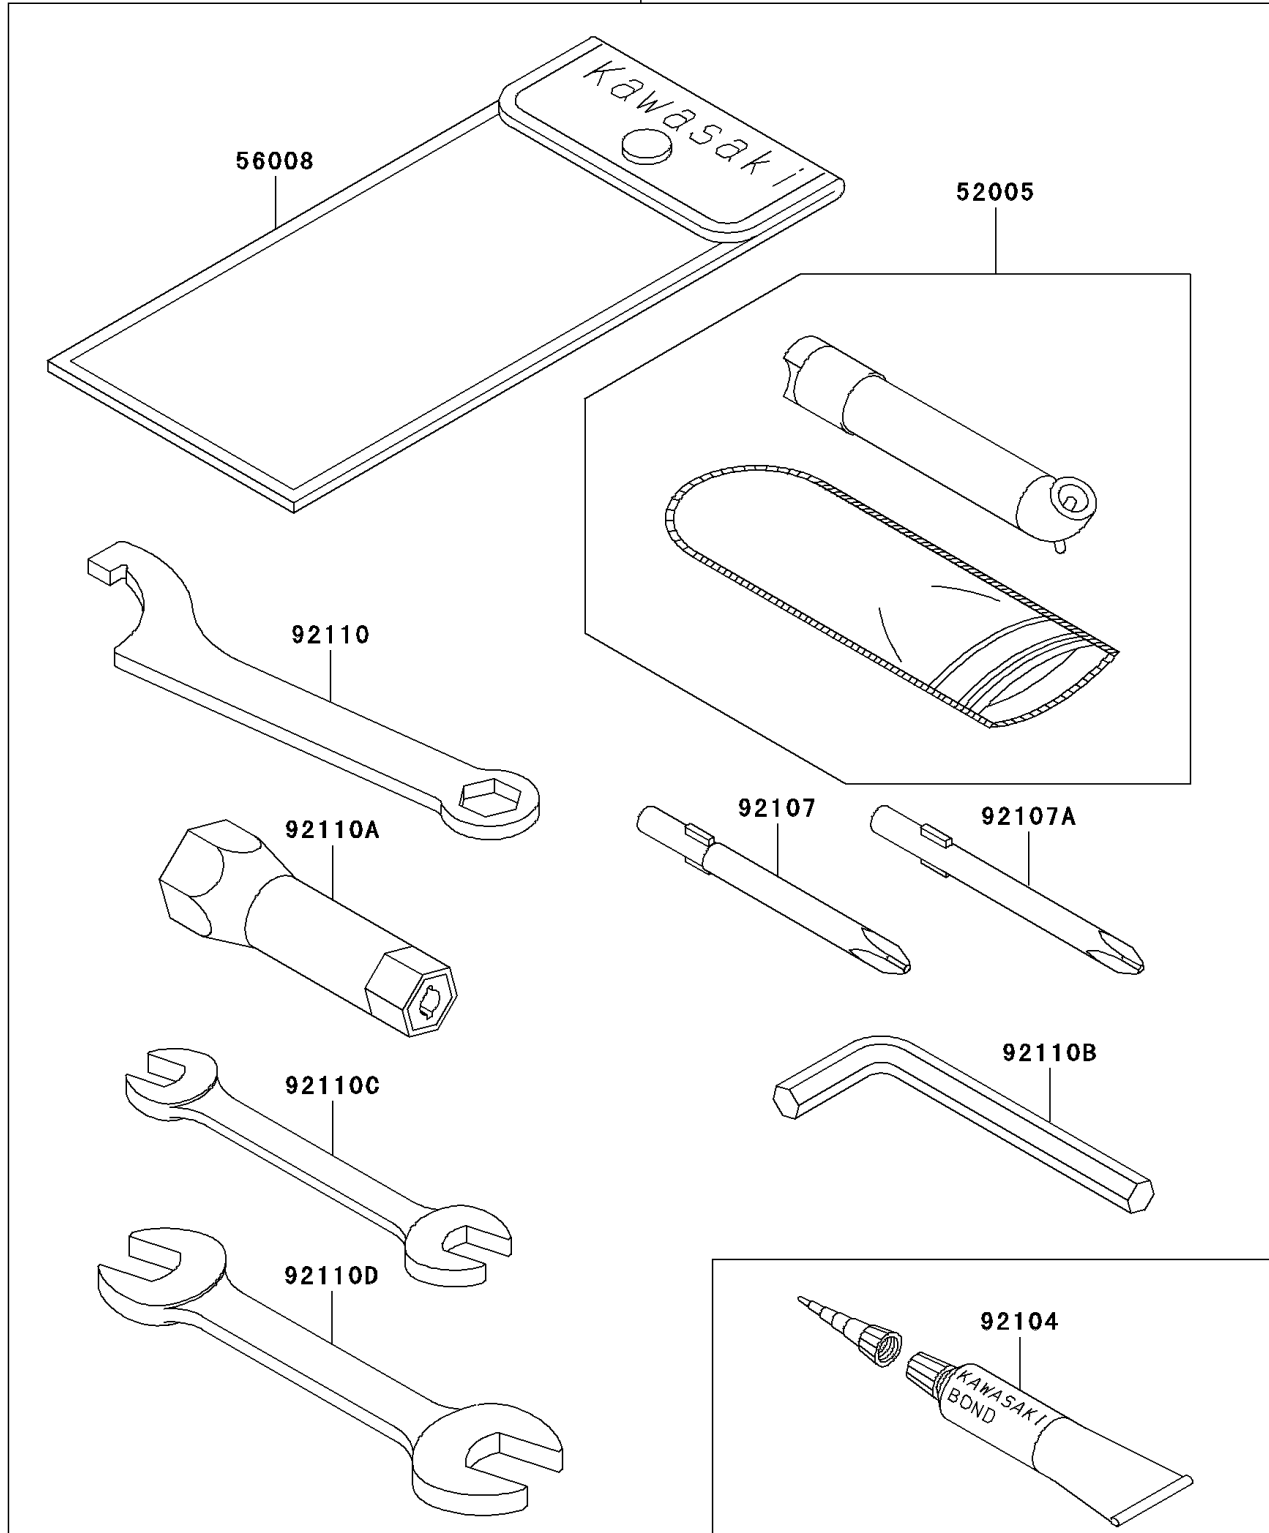

# 2003 Bayou 300 4X4 PARTS DIAGRAM

Owner's Tools

56007

F2810

## 2003 Bayou 300 4X4 PARTS LIST

### Owner's Tools

ITEM NAME	PART NUMBER	QUANTITY
GAUGE,AIR (Ref # 52005)	52005-1082	1
TOOL-KIT (Ref # 56007)	56007-1496	1
BAG,TOOL (Ref # 56008)	56008-1007	1
GASKET-LIQUID,TUBE,100G,SILVER (Ref # 92104)	92104-002	1
TOOL-DRIVER,#3PHILLIPS (Ref # 92107)	92107-005	1
TOOL-DRIVER,#2PHILLIPS (Ref # 92107A)	92107-1053	1
TOOL-WRENCH,HOOK&BOXEND,14MM (Ref # 92110)	92110-1040	1
TOOL-WRENCH,BOX,18MM (Ref # 92110A)	92110-1109	1
TOOL-WRENCH,ALLEN,3MM (Ref # 92110B)	92110-1140	1
TOOL-WRENCH,OPEN END,10X12 (Ref # 92110C)	92110-1152	1
TOOL-WRENCH,OPEN END,14X17 (Ref # 92110D)	92110-1153	1