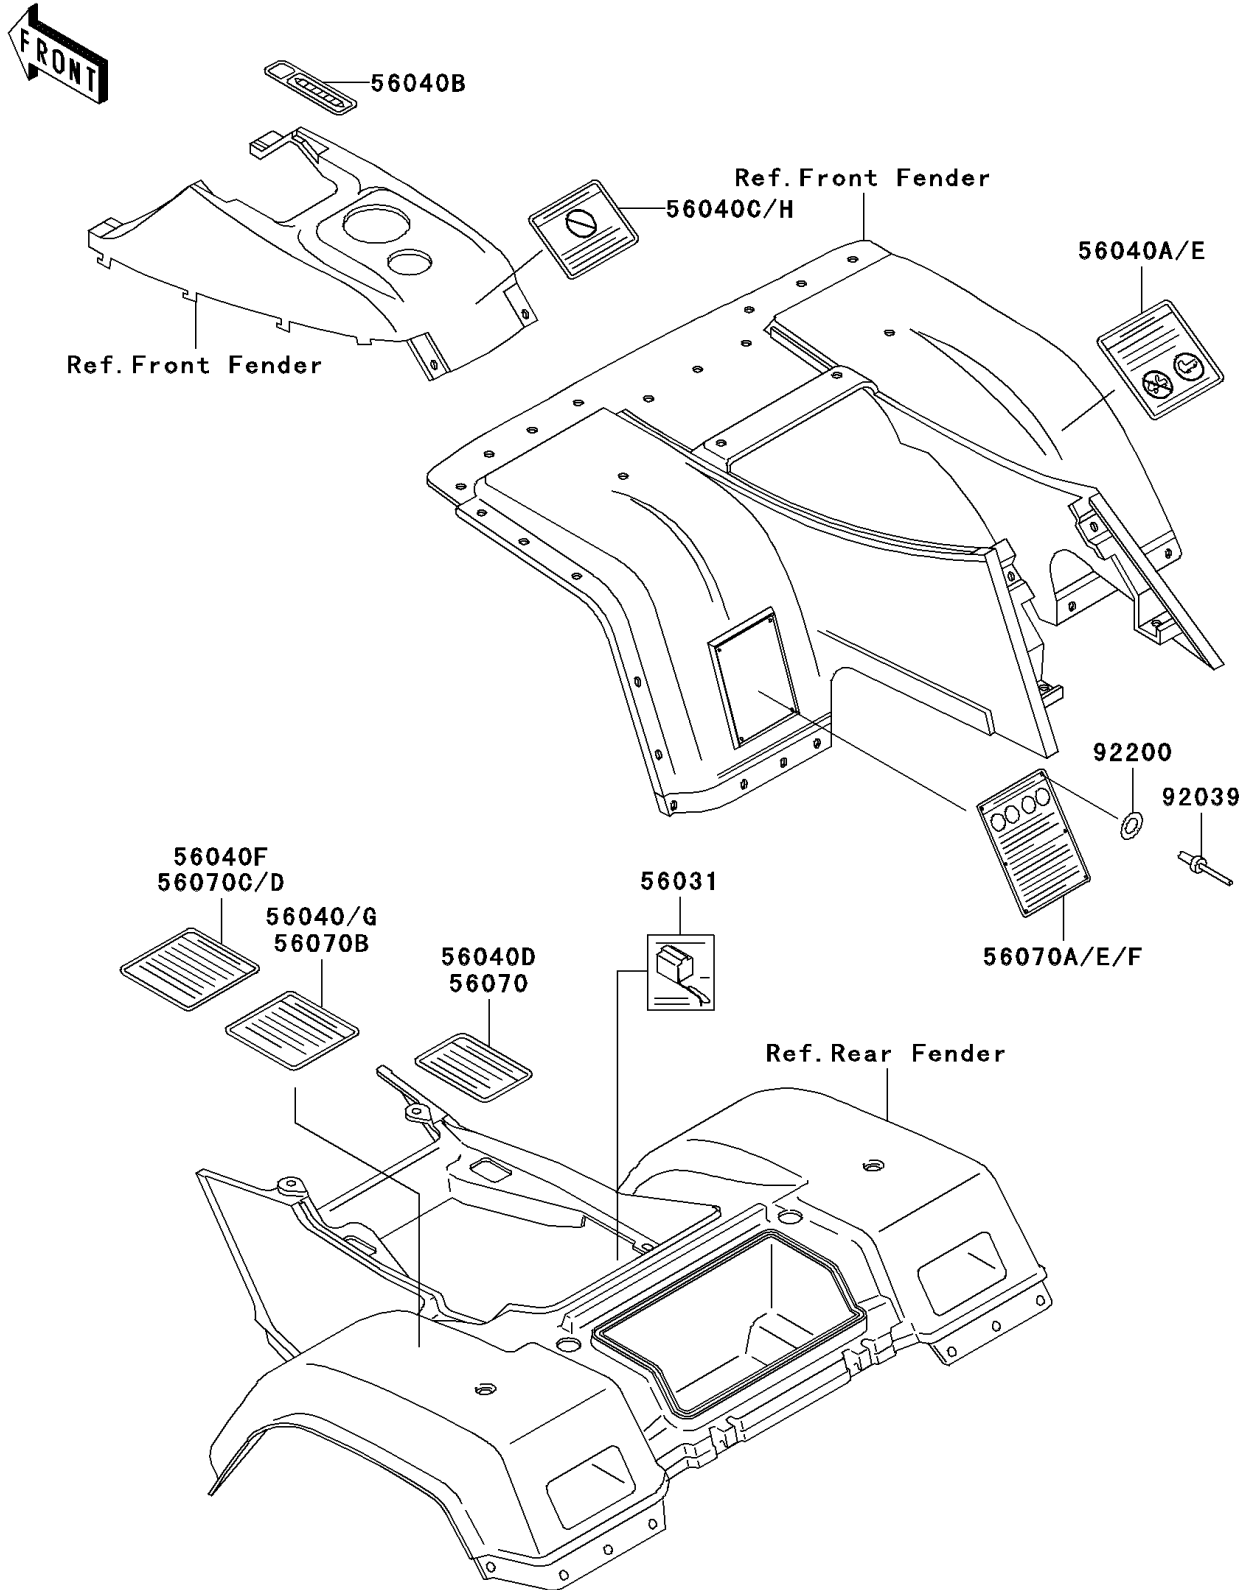

2005 Bayou 300 4X4 (Canada Only) PARTS DIAGRAM

Labels

F2860

2005 Bayou 300 4X4 (Canada Only) PARTS LIST

Labels

| ITEM NAME | PART NUMBER | QUANTITY |
|---------------------------------------------|-------------|----------|
| LABEL-MANUAL,BATTERY VENT (Ref # 56031) | 56031-1607 | 1 |
| LABEL-WARNING,SHIFT PATTERN (Ref # 56040B) | 56040-1262 | 1 |
| LABEL-WARNING,UNDER 16 (Ref # 56040C) | 56040-1276 | 1 |
| LABEL-WARNING,AGE (Ref # 56040H) | 56040-1325 | 1 |
| LABEL-WARNING,NO PASSENGER (Ref # 56070) | 56070-0018 | 1 |
| LABEL-WARNING,GENERAL (Ref # 56070A) | 56070-0019 | 1 |
| LABEL-WARNING,TIRE&LOAD (Ref # 56070B) | 56070-0032 | 1 |
| LABEL-WARNING,TIRE&LOAD (Ref # 56070C) | 56070-0035 | 1 |
| LABEL-WARNING,SERIOUS INJURY (Ref # 56070E) | 56070-1151 | 1 |
| RIVET,3.2X8 (Ref # 92039) | 92039-3763 | 6 |
| WASHER,3.5X8X1 (Ref # 92200) | 92200-1251 | 6 |