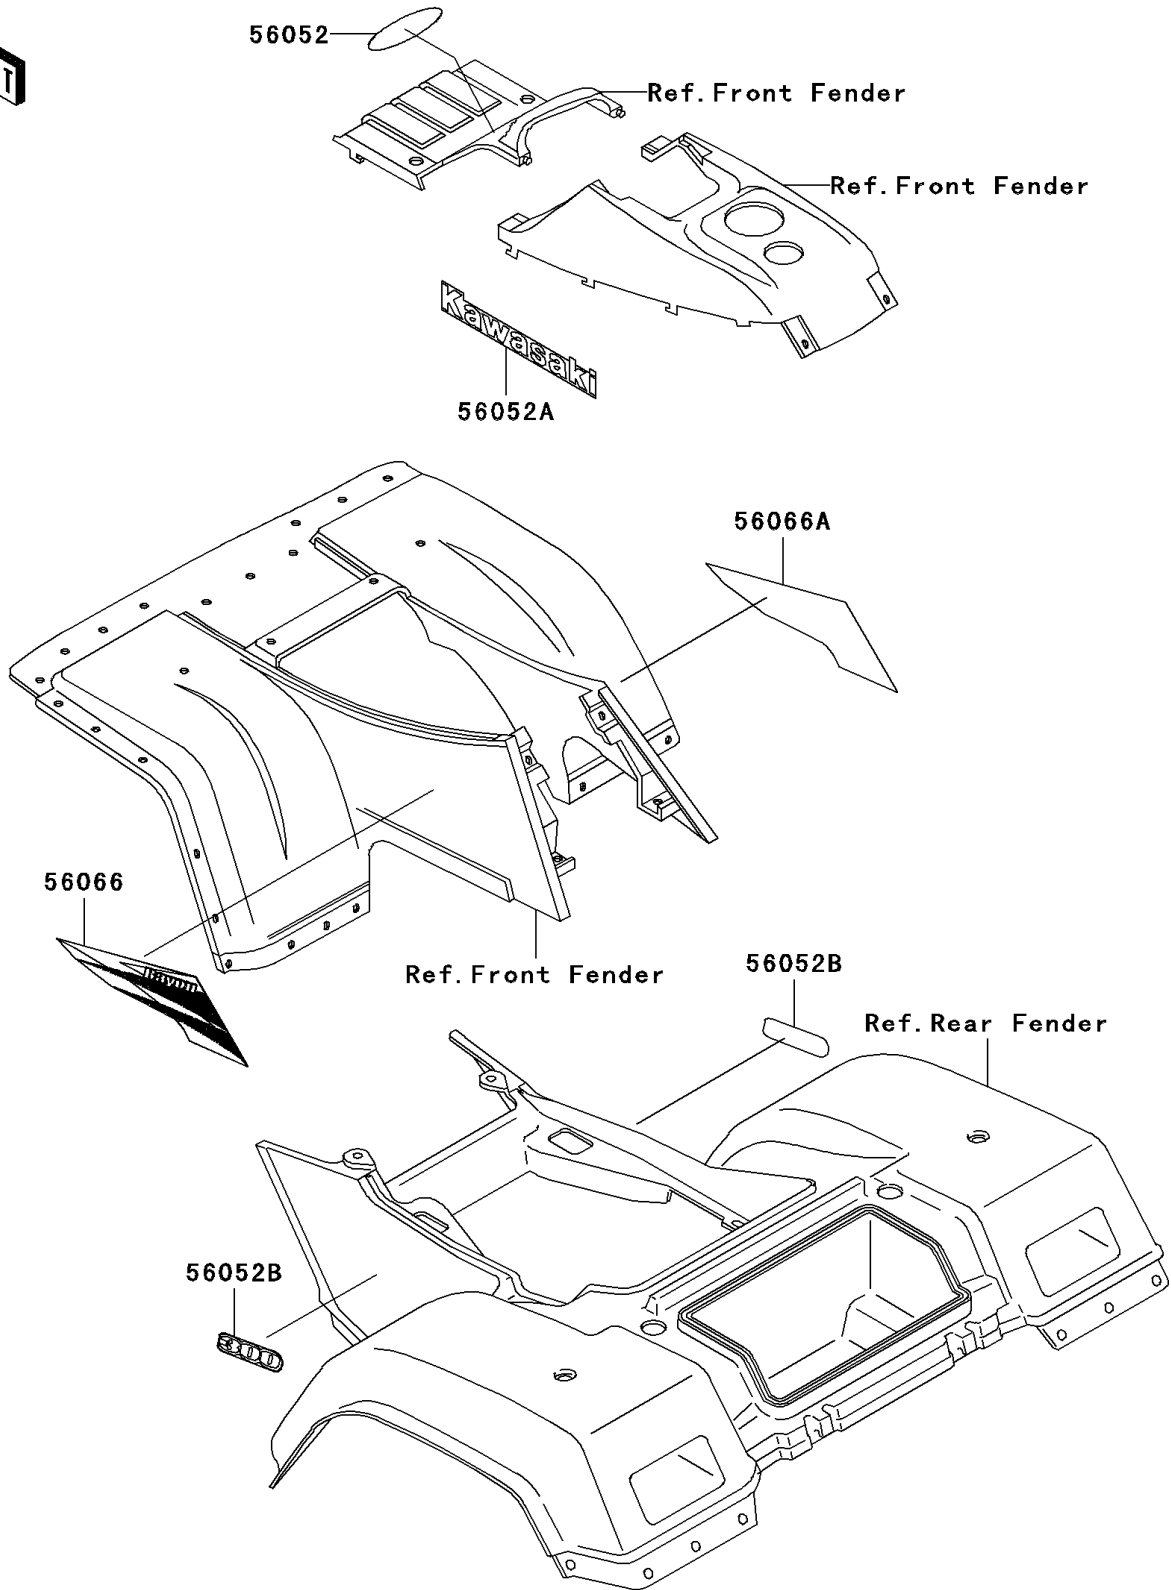

# 2003 Bayou 300 4X4 PARTS DIAGRAM

Decals(Red)(C15)

F2861

## 2003 Bayou 300 4X4 PARTS LIST

Decals(Red)(C15)

ITEM NAME	PART NUMBER	QUANTITY
MARK,FR FENDER,KAWASAKI (Ref # 56052)	56052-1504	1
MARK,KAWASAKI (Ref # 56052A)	56052-1729	2
MARK,RR FENDER,300 (Ref # 56052B)	56052-1799	2
PATTERN,FR FENDER,LH (Ref # 56066)	56066-1248	1
PATTERN,FR FENDER,RH (Ref # 56066A)	56066-1249	1