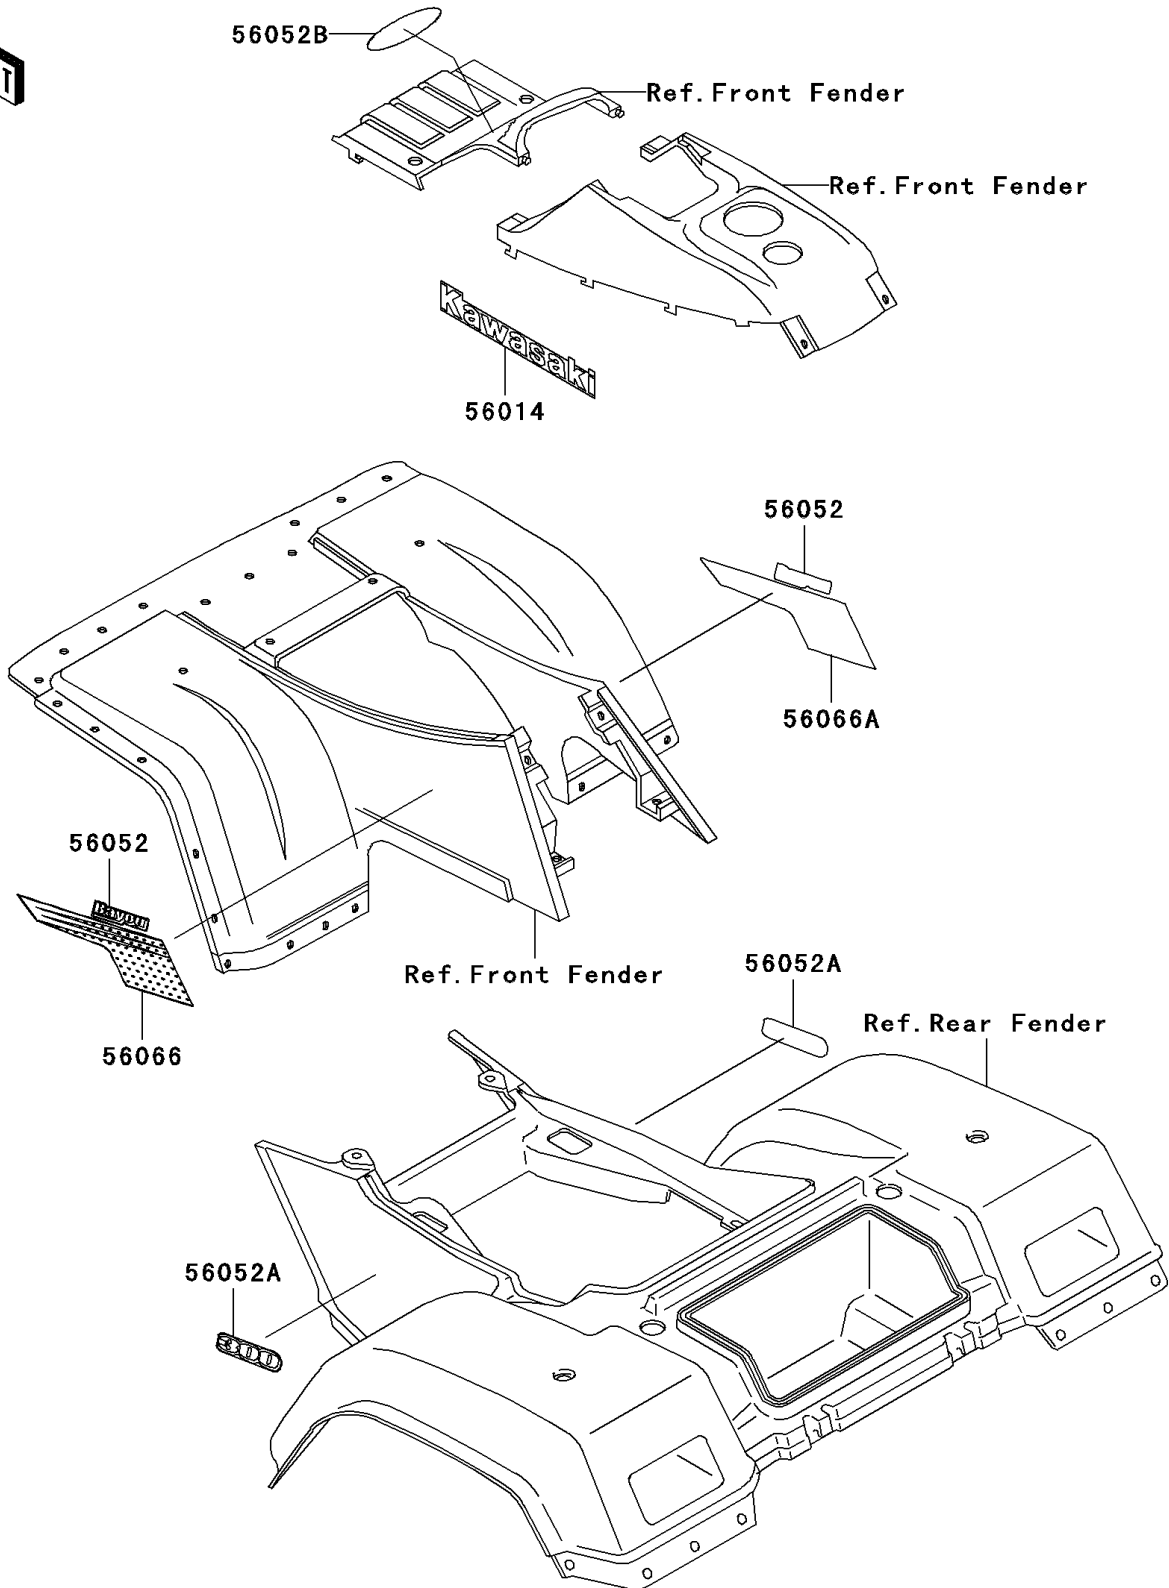

# 2004 Bayou 300 4X4 PARTS DIAGRAM

Decals(Green)(C16)

F2861C

## 2004 Bayou 300 4X4 PARTS LIST

Decals(Green)(C16)

ITEM NAME	PART NUMBER	QUANTITY
EMBLEM,KAWASAKI (Ref # 56014)	56014-1370	2
MARK,FR FENDER,BAYOU (Ref # 56052)	56052-0117	2
MARK,RR FENDER,300 (Ref # 56052A)	56052-0175	2
MARK,FR FENDER,KAWASAKI (Ref # 56052B)	56052-1504	1
PATTERN,FR FENDER,LH (Ref # 56066)	56066-0308	1
PATTERN,FR FENDER,RH (Ref # 56066A)	56066-0309	1