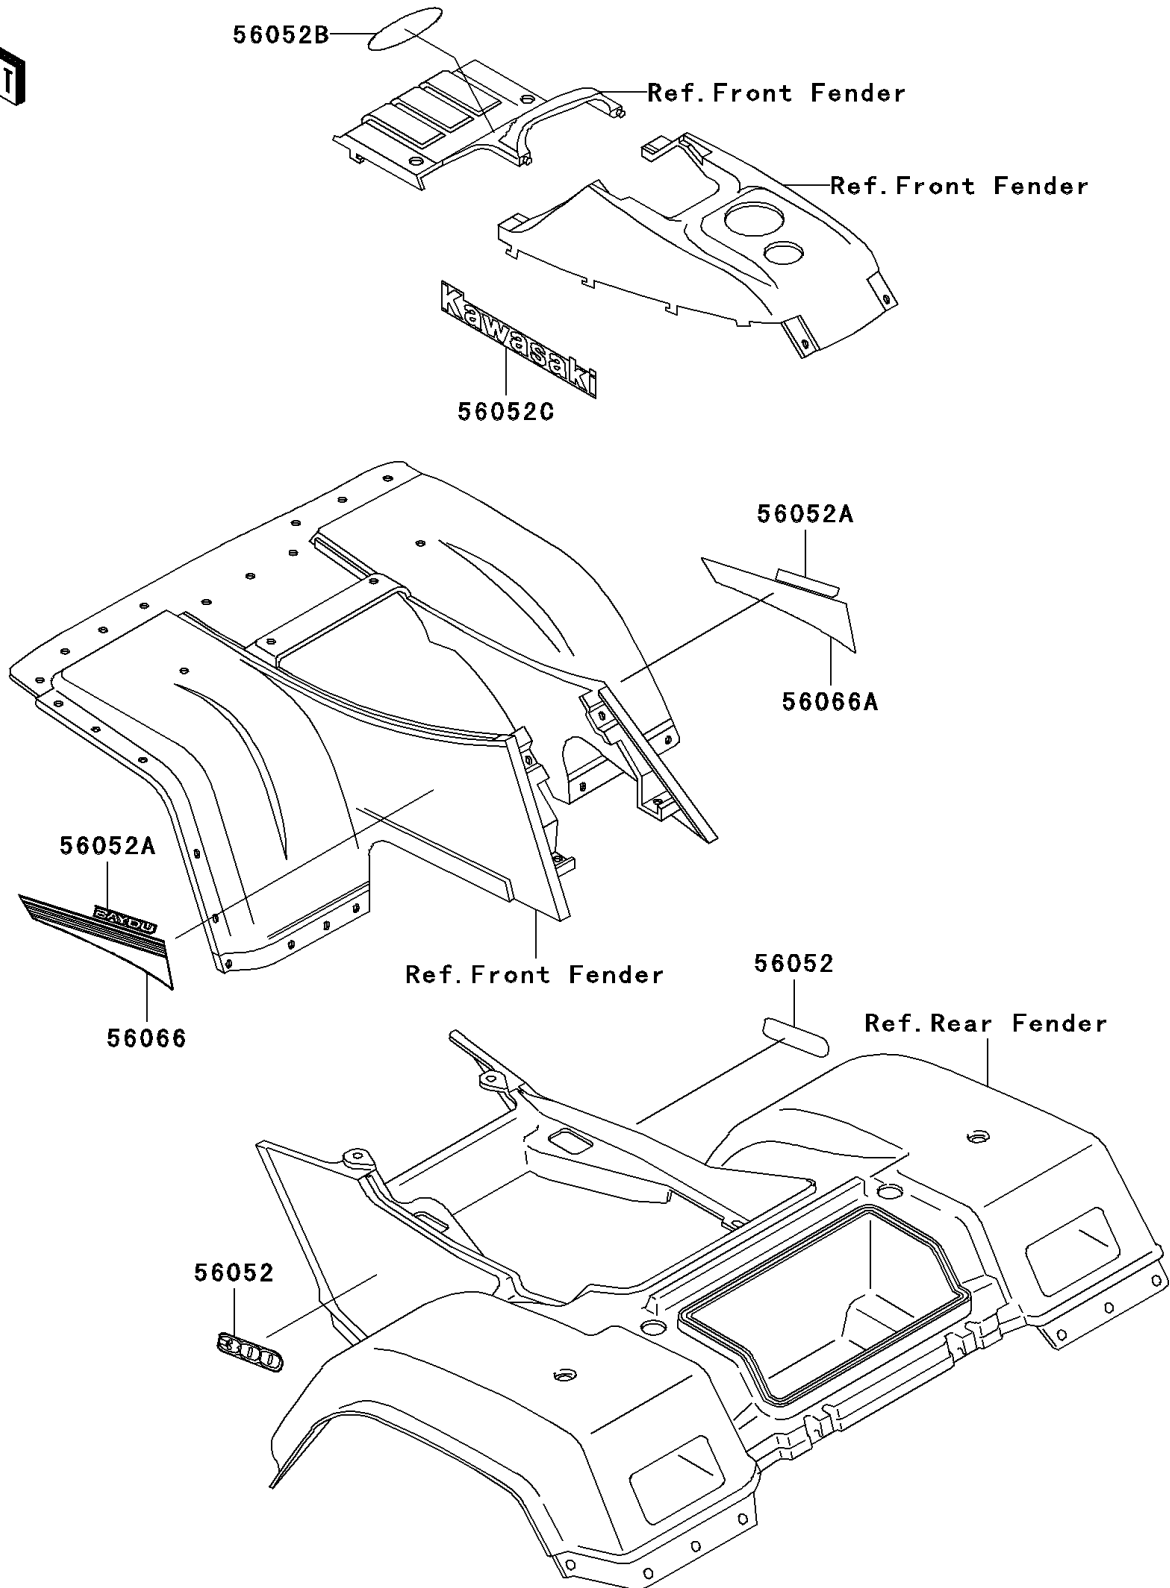

# 2005 Bayou 300 4X4 (Canada Only) PARTS DIAGRAM

Decals(Red)(C17)

F2861D

## 2005 Bayou 300 4X4 (Canada Only) PARTS LIST

Decals(Red)(C17)

ITEM NAME	PART NUMBER	QUANTITY
MARK,RR FENDER,300 (Ref # 56052)	56052-0176	2
MARK,FR FENDER,BAYOU (Ref # 56052A)	56052-0392	2
MARK,FR FENDER,KAWASAKI (Ref # 56052B)	56052-0449	1
MARK,KAWASAKI (Ref # 56052C)	56052-1729	2
PATTERN,FR FENDER,LH (Ref # 56066)	56066-1569	1
PATTERN,FR FENDER,RH (Ref # 56066A)	56066-1570	1